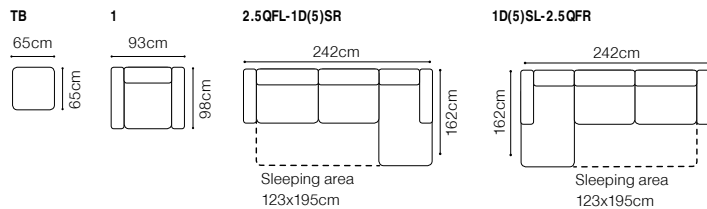

Lotos

Find out how to unfold
the sleeping function
A - Delfin

2.5QFL-1D(5)SR
leather G-220

DIMENSIONS

**BASIC COLLECTION
ELEMENTS**

2.5QFL-1D(5)SR, leather G-220

FUNCTIONS

Movable headrest

Bedding container

Sleeping function DELFIN