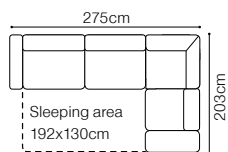

# Malpenssa

VIEW AT HOME

Find out how to unfold  
the sleeping function  
A - Delfin

**OTMSL-2.5QFR**

leather G-220, optional cushions, fabric Magu Jet 204

**DIMENSIONS**
**2.5QFL-OTMSR****OTMSL-2.5QFR****MTD**

- The height of the seat: **45 cm**  
 The depth of the seat: **56 cm**  
 The height of the furniture: **81 cm** (with the headrest folded)  
**95 cm** (with the headrest unfolded)  
 The height of the legs: **4,5 cm**  
 The width of the side: **37 cm**