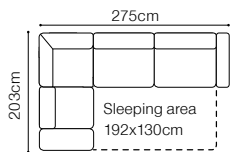

# Malpenssa

VIEW AT HOME

Find out how to unfold  
the sleeping function  
A - Delfin

**OTMSL-2.5QFR**

leather G-220, optional cushions, fabric Magu Jet 204

**DIMENSIONS**
**2.5QFL-OTMSR****OTMSL-2.5QFR****MTD**

- The height of the seat: **45 cm**  
 The depth of the seat: **56 cm**  
 The height of the furniture: **81 cm** (with the headrest folded)  
**95 cm** (with the headrest unfolded)  
 The height of the legs: **4,5 cm**  
 The width of the side: **37 cm**