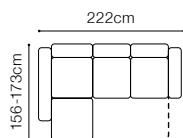

# Nappa

VIEW AT HOME

3FR  
fabric Endo 7708

[www.homeconcept.hu](http://www.homeconcept.hu)

 **DIMENSIONS**

**3FL**

Sleeping area  
115x190cm

**3FR**

Sleeping area  
115x190cm

**TBS**

**PODNE**

The height of the seat: **49 cm**  
The depth of the seat: **59 cm**  
The height of the furniture: **87 cm**  
The height of the legs: **15 cm**  
The width of the side: **16 cm**