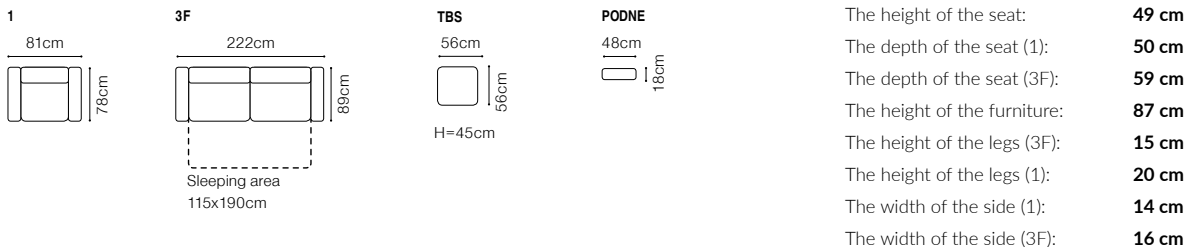

# Nappa

VIEW AT HOME

**3F+2xPODNE, 1**

fabric Porto 34, optional cushions Porto 61

**DIMENSIONS**

**BASIC COLLECTION ELEMENTS**

1, fabric Porto 34

3F+2xPODNE, fabric Porto 34, optional cushions Porto 61

**FUNCTIONS**

A pouffe with a box

Bedding container

Sleeping function C.S.T

# Nappa

VIEW AT HOME

3FR  
fabric Endo 7708

[www.homeconcept.hu](http://www.homeconcept.hu)

 **DIMENSIONS**

**3FL**

Sleeping area  
115x190cm

**3FR**

Sleeping area  
115x190cm

**TBS**

**PODNE**

The height of the seat: **49 cm**  
The depth of the seat: **59 cm**  
The height of the furniture: **87 cm**  
The height of the legs: **15 cm**  
The width of the side: **16 cm**