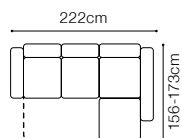

# Nappa

VIEW AT HOME

3FR  
fabric Endo 7708

[www.homeconcept.hu](http://www.homeconcept.hu)

 **DIMENSIONS**

**3FL**

Sleeping area  
115x190cm

**3FR**

Sleeping area  
115x190cm

**TBS**

**PODNE**

The height of the seat: **49 cm**  
The depth of the seat: **59 cm**  
The height of the furniture: **87 cm**  
The height of the legs: **15 cm**  
The width of the side: **16 cm**