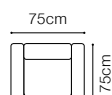

# Pop

3Fsf  
leather G-323

**DIMENSIONS**
**FIN****3Fsf****3FLsf-OTMR****OTML-3FRsf**

The height of the seat:	<b>44 cm</b>
The depth of the seat:	<b>56 cm</b>
The height of the furniture (FIN):	<b>102 cm</b>
the height of the furniture (3F):	<b>90 cm</b>
The height of the legs:	<b>4,5 cm</b>
The width of the side (1):	<b>13 cm</b>
The width of the side: (other elements)	<b>27 cm</b>