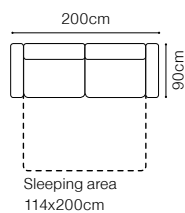

# Pop

3Fsf  
leather G-323

**DIMENSIONS**
**FIN****3Fsf****3FLsf-OTMR****OTML-3FRsf**

The height of the seat:	<b>44 cm</b>
The depth of the seat:	<b>56 cm</b>
The height of the furniture (FIN):	<b>102 cm</b>
the height of the furniture (3F):	<b>90 cm</b>
The height of the legs:	<b>4,5 cm</b>
The width of the side (1):	<b>13 cm</b>
The width of the side: (other elements)	<b>27 cm</b>