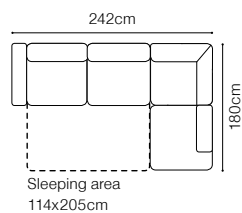

# Pop

3Fsf  
leather G-323

**DIMENSIONS**
**FIN****3Fsf****3FLsf-OTMR****OTML-3FRsf**

The height of the seat:	<b>44 cm</b>
The depth of the seat:	<b>56 cm</b>
The height of the furniture (FIN):	<b>102 cm</b>
the height of the furniture (3F):	<b>90 cm</b>
The height of the legs:	<b>4,5 cm</b>
The width of the side (1):	<b>13 cm</b>
The width of the side: (other elements)	<b>27 cm</b>