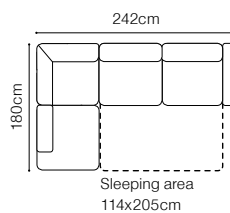

# Pop

3Fsf  
leather G-323

**DIMENSIONS**
**FIN****3Fsf****3FLsf-OTMR****OTML-3FRsf**

The height of the seat:	<b>44 cm</b>
The depth of the seat:	<b>56 cm</b>
The height of the furniture (FIN):	<b>102 cm</b>
the height of the furniture (3F):	<b>90 cm</b>
The height of the legs:	<b>4,5 cm</b>
The width of the side (1):	<b>13 cm</b>
The width of the side: (other elements)	<b>27 cm</b>