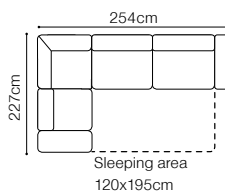

Sisto

Find out how to unfold
the sleeping function
A - Delfin

2.5QFL-OTM(11)SR
leather G-180, optional cushion - fabric Celeste

DIMENSIONS
2.5QFL-OTM(11)SR**OTM(11)SL-2.5QFR**

The height of the seat:	47 cm
The depth of the seat:	57 cm
The height of the furniture:	81 cm (with the headrest folded)
	97 cm (with the headrest unfolded)
The height of the legs:	12 cm
The width of the side:	19 cm

**BASIC COLLECTION
ELEMENTS**

2.5QFL-OTM(11)SR, leather G-180

FUNCTIONS

Movable headrest

Bedding container

Sleeping function DELFIN