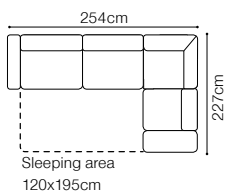

Sisto

Find out how to unfold
the sleeping function
A - Delfin

2.5QFL-OTM(11)SR
leather G-180, optional cushion - fabric Celeste

DIMENSIONS
2.5QFL-OTM(11)SR**OTM(11)SL-2.5QFR**

The height of the seat:	47 cm
The depth of the seat:	57 cm
The height of the furniture:	81 cm (with the headrest folded)
	97 cm (with the headrest unfolded)
The height of the legs:	12 cm
The width of the side:	19 cm

**BASIC COLLECTION
ELEMENTS**

2.5QFL-OTM(11)SR, leather G-180

FUNCTIONS

Movable headrest

Bedding container

Sleeping function DELFIN