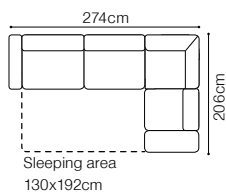

# Vapiano

Find out how to unfold  
the sleeping function  
A - Delfin

**2.5QFL-OTMSR**  
fabric Spectra 10

**DIMENSIONS**
**2.5QFL-OTMSR****OTMSL-2.5QFR****MTD**

The height of the seat:	<b>45 cm</b>
The depth of the seat:	<b>56 cm</b>
The height of the furniture:	<b>81 cm</b> (with the headrest folded) <b>95 cm</b> (with the headrest unfolded)
The height of the legs:	<b>4,5 cm</b>
The width of the side:	<b>35 cm</b>

**BASIC COLLECTION ELEMENTS**

2.5QFL-OTMSR, fabric Spectra 10

**FUNCTIONS**

Movable headrest

Bedding container

Sleeping function DELFIN