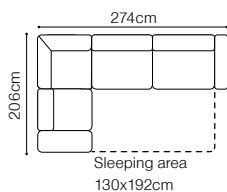

# Vapiano

Find out how to unfold  
the sleeping function  
A - Delfin

**2.5QFL-OTMSR**  
fabric Spectra 10

**DIMENSIONS**
**2.5QFL-OTMSR****OTMSL-2.5QFR****MTD**

The height of the seat:	<b>45 cm</b>
The depth of the seat:	<b>56 cm</b>
The height of the furniture:	<b>81 cm</b> (with the headrest folded) <b>95 cm</b> (with the headrest unfolded)
The height of the legs:	<b>4,5 cm</b>
The width of the side:	<b>35 cm</b>

**BASIC COLLECTION ELEMENTS**

2.5QFL-OTMSR, fabric Spectra 10

**FUNCTIONS**

Movable headrest

Bedding container

Sleeping function DELFIN