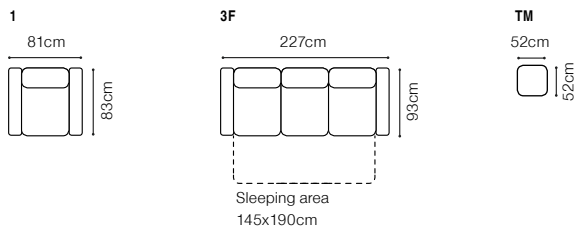

Yuka

1, 3F and TM
leather G-323

DIMENSIONS

The height of the seat:	42 cm
The depth of the seat (1):	47 cm
The depth of the seat (3F):	52 cm
The height of the furniture (1):	87 cm
The height of the furniture (3F):	91 cm
The height of the legs:	3 cm
The width of the side (1):	16 cm
The width of the side:	19 cm
(other elements):	