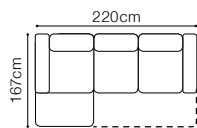

# Yuppie

Find out how to unfold  
the sleeping function  
A - Defin

**Yuppie 1DFL-2FR**  
leather G-639

**DIMENSIONS**
**3QF**

Sleeping area  
130x188cm

**2FL-1DFR**

Sleeping area  
130x188cm

**1DFL-2FR**

Sleeping area  
130x188cm

The height of the seat:	<b>43 cm</b>
The depth of the seat:	<b>53 cm</b>
The height of the furniture:	<b>87 cm</b> (with the headrest folded)
	<b>110 cm</b> (with the headrest unfolded)
The height of the legs:	<b>6 cm</b>
The width of the side:	<b>26 cm</b>