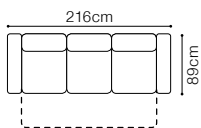

# Yuppie

Find out how to unfold  
the sleeping function  
A - Defin

**Yuppie 1DFL-2FR**  
leather G-639

**DIMENSIONS**
**3QF**

Sleeping area  
130x188cm

**2FL-1DFR**

Sleeping area  
130x188cm

**1DFL-2FR**

Sleeping area  
130x188cm

The height of the seat:	<b>43 cm</b>
The depth of the seat:	<b>53 cm</b>
The height of the furniture:	<b>87 cm</b> (with the headrest folded)
	<b>110 cm</b> (with the headrest unfolded)
The height of the legs:	<b>6 cm</b>
The width of the side:	<b>26 cm</b>