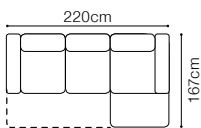

# Yuppie

Find out how to unfold  
the sleeping function  
A - Defin

**Yuppie 1DFL-2FR**  
leather G-639

**DIMENSIONS**
**3QF**

Sleeping area  
130x188cm

**2FL-1DFR**

Sleeping area  
130x188cm

**1DFL-2FR**

Sleeping area  
130x188cm

The height of the seat:	<b>43 cm</b>
The depth of the seat:	<b>53 cm</b>
The height of the furniture:	<b>87 cm</b> (with the headrest folded)
	<b>110 cm</b> (with the headrest unfolded)
The height of the legs:	<b>6 cm</b>
The width of the side:	<b>26 cm</b>