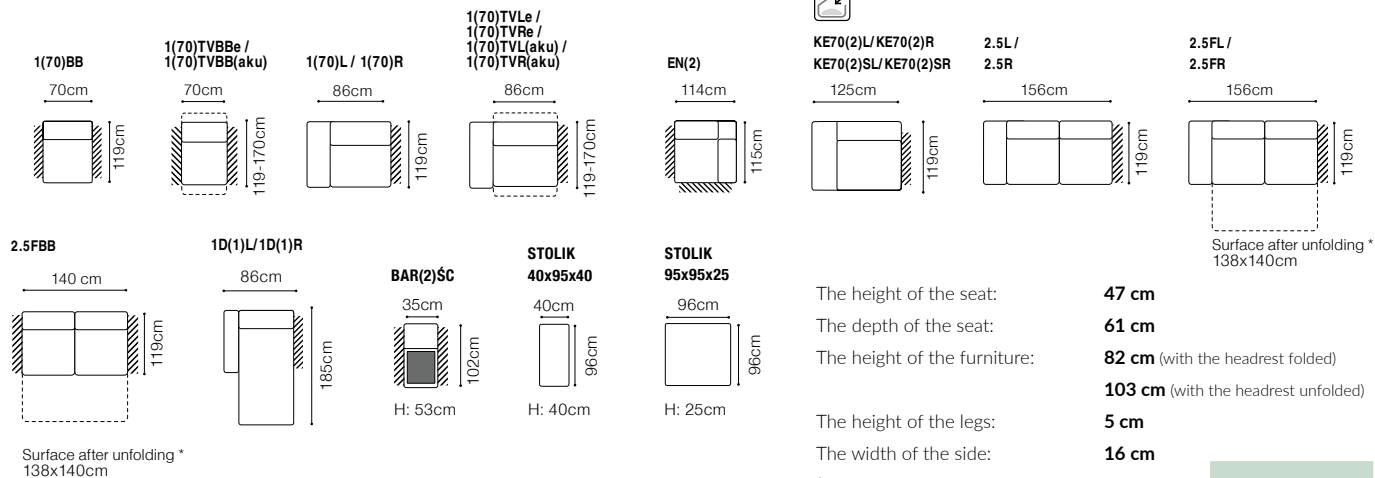

Calpe

VIEW AT HOME

Find out how to unfold
the sleeping function
B - Leopard

www.DesignYourSofa.online

2.5FL-EN(2)-1(70)TVBB(aku)-BAR(2)ŚC-KE70(2)SR
leather G-920

Calpe - basic system elements

EXAMPLES OF CONFIGURATION

2.5FL-EN(2)-1(70)TVBB(aku)-BAR(2)ŚC-
-KE70(2)SR, leather G-920

FUNCTIONS

STOLIK 40x95x40

STOLIK 95x95x25

Bedding container

Movable headrests

Sleeping function LEOPARD

A liquor cabinet with
a shifted top