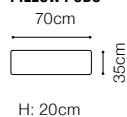

PILLOW
PODU