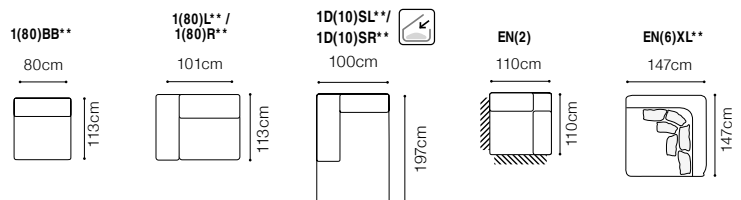

Serena - basic system elements