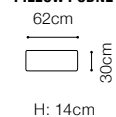

PILLOW
PODNE