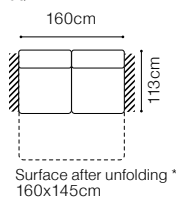

3QFBB

3QFL / 3QFR

STOLIK
40x106x40

STOLIK
106x106x25

PILLOW
PODU

PILLOW
PODU DUZA

PILLOW
PODNE

ZAG