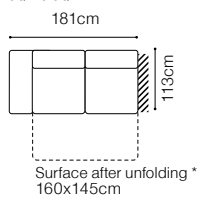

3QFBB

3QFL / 3QFR

STOLIK
40x106x40

STOLIK
106x106x25

PILLOW
PODU

PILLOW
PODU DUZA

PILLOW
PODNE

ZAG