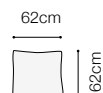

PILLOW
PODU DUZA