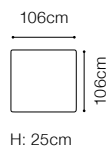

## FUNCTIONS

STOLIK 106x106x25

STOLIK 40x106x40

Corner with loose cushions

Bedding container

Sleeping function DELFIN

## EXAMPLES OF CONFIGURATION

1D(10)SL-STOLIK 106x106x25-EN(6)XL-3QFBB-EN(2)-1(80)BB- STOLIK 40x106x40-1(80)  
R, fabric Habana 05, Habana 25, cushions: Mirasol 09, Fonteta 09, Vinaros 09

|                              |              |
|------------------------------|--------------|
| The height of the seat:      | <b>49 cm</b> |
| The depth of the seat:       | <b>78 cm</b> |
| The height of the furniture: | <b>83 cm</b> |
| The height of the legs:      | <b>5 cm</b>  |
| The width of the side:       | <b>21 cm</b> |

3QFL / 3QFR

**STOLIK**  
40x106x40**STOLIK**  
106x106x25**PILLOW**  
PODU**PILLOW**  
PODU DUZA**PILLOW**  
PODNE**ZAG**