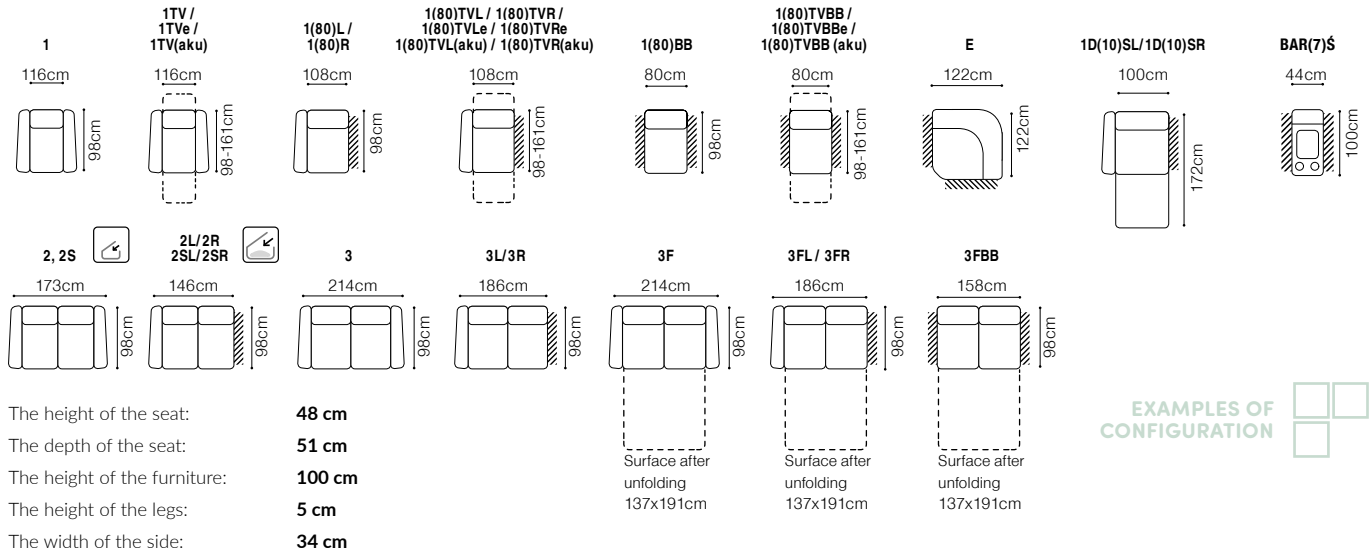

Toledo

Find out how to unfold
the sleeping function
D - Sedalift

www.DesignYourSofa.online

3FL-E-1(80)TVBB-1(80)R
leather G-100

FUNCTIONS

Relaxation function

Sleeping function SEDALIFT

Toledo - basic system elements