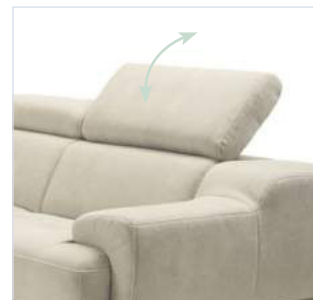

Belluno

VIEW AT HOME

Find out how to unfold
the sleeping function
A - Delfin

www.DesignYourSofa.online

DOST(70)FL-1(70)BBL-BAR PRO S-1(70)TVBB(aku)-SSE II-2.5QFR
fabric CASHMERE Smoke Blue 013

www.homeconcept.hu

FUNCTIONS

Bedding container

A mobile pouffe with a container

Movable headrests

Sleeping function DELFIN

An electrically foldable relaxation function,
a liquor cabinet with a shifted top

Belluno - basic system elements