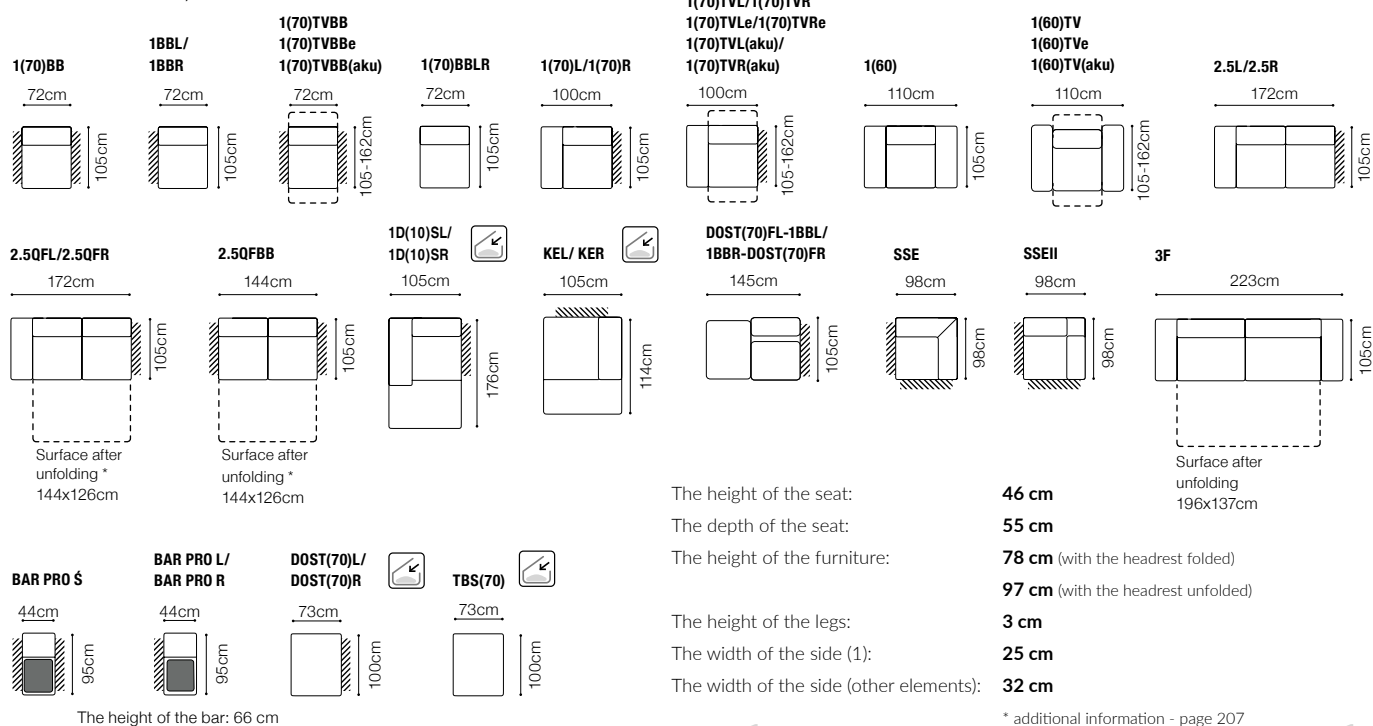

The height of the bar: 66 cm

* additional information - page 207

DOST(70)FL-1BBL-BAR PRO Š-1(70)TVBB(aku)-SSE II-2.5QFR
fabric CASHMERE Smoke Blue 013

EXAMPLES OF
CONFIGURATION

KEL-SSEII-2.5QFR, fabric Mystic 68