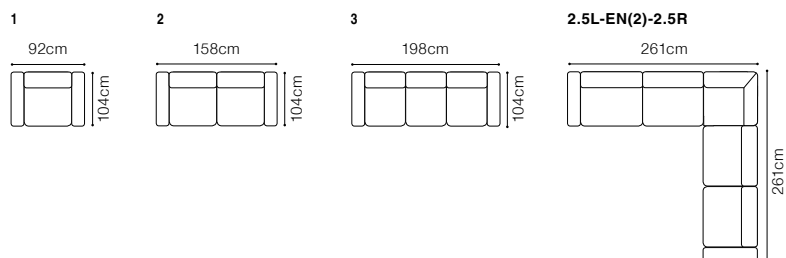

# Capella

2.5L-EN(2)-2.5R and 2  
leather G-000

**DIMENSIONS**

The height of the seat:	<b>43 cm</b>
The depth of the seat:	<b>59 cm</b>
The height of the furniture:	<b>73 cm</b> (with the headrest folded)
	<b>88 cm</b> (with the headrest unfolded)
The height of the legs:	<b>12 cm</b>
The width of the side (1):	<b>19 cm</b>
The width of the side (other elements):	<b>20 cm</b>