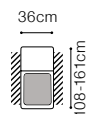

2.5FL-1D(5)SR, leather G-658

1D(5)SL-BAR(9)ŠC-1(70)TVBB-EN(2)-2.5FR, leather G-658

Sleeping function LEOPARD

A liquor cabinet with a pullout drawer and a wooden top

The height of the seat: **47 cm**
 The depth of the seat: **53 cm**
 The height of the furniture: **81 cm** (with the headrest folded)
105 cm (with the headrest unfolded)
 The height of the legs: **5 cm**

* additional information - page 207

** a body available with its side in two widths:

standard side: 33 cm

narrow side: 26 cm

In the catalogue dimensions are given with standard width 33cm.

2.5FL-EN(2)-1(70)TVBB-BAR(9)ŚC-1D(5)SR
leather G-658

Domo - basic system elements

TB

BAR(9)ŚC

**BAR(9)LC/
BAR(9)RC**

DOST

**DOST(70)SL/
DOST(70)SR**

DOST(70)ŚŚ

**1D(5)SL/
1D(5)SR**