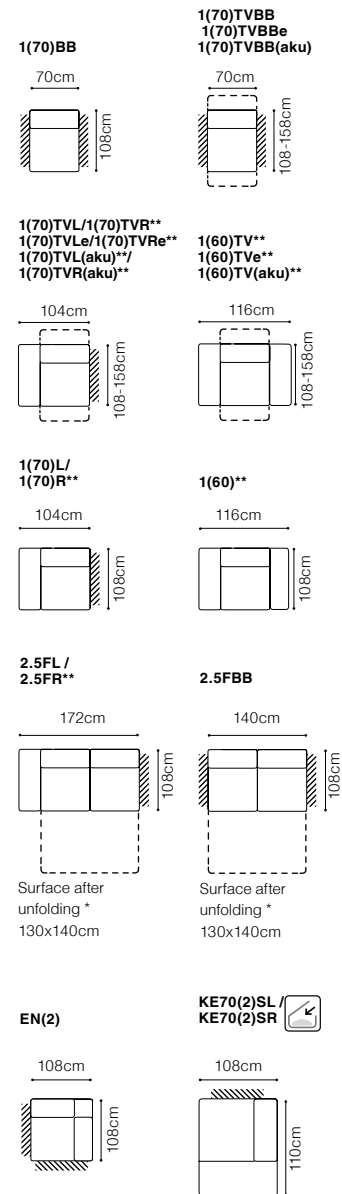

2.5FL-1D(5)SR, leather G-658

1D(5)SL-BAR(9)ŠC-1(70)TVBB-EN(2)-2.5FR, leather G-658

Sleeping function LEOPARD

A liquor cabinet with a pullout drawer and a wooden top

The height of the seat: **47 cm**
 The depth of the seat: **53 cm**
 The height of the furniture: **81 cm** (with the headrest folded)
105 cm (with the headrest unfolded)
 The height of the legs: **5 cm**

* additional information - page 207

** a body available with its side in two widths:

standard side: 33 cm

narrow side: 26 cm

In the catalogue dimensions are given with standard width 33cm.

2.5FL-EN(2)-1(70)TVBB-BAR(9)ŚC-1D(5)SR
leather G-658

Domo - basic system elements

TB

BAR(9)ŚC

**BAR(9)LC/
BAR(9)RC**

DOST

**DOST(70)SL/
DOST(70)SR**

DOST(70)ŚŚ

**1D(5)SL/
1D(5)SR**