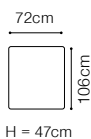

Domo - basic system elements

TB

BAR(9)ŚC

**BAR(9)LC/
BAR(9)RC**

DOST

**DOST(70)SL/
DOST(70)SR**

DOST(70)ŚŚ

**1D(5)SL/
1D(5)SR**