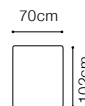

2.5FL-1D(5)SR, leather G-658

1D(5)SL-BAR(9)ŠC-1(70)TVBB-EN(2)-2.5FR, leather G-658

Sleeping function LEOPARD

A liquor cabinet with a pullout drawer and a wooden top

The height of the seat: **47 cm**
 The depth of the seat: **53 cm**
 The height of the furniture: **81 cm** (with the headrest folded)
105 cm (with the headrest unfolded)
 The height of the legs: **5 cm**

* additional information - page 207

** a body available with its side in two widths:

standard side: 33 cm

narrow side: 26 cm

In the catalogue dimensions are given with standard width 33cm.

2.5FL-EN(2)-1(70)TVBB-BAR(9)ŚC-1D(5)SR
leather G-658

Domo - basic system elements

TB

BAR(9)ŚC

**BAR(9)LC/
BAR(9)RC**

DOST

**DOST(70)SL/
DOST(70)SR**

DOST(70)ŚŚ

**1D(5)SL/
1D(5)SR**