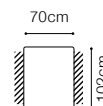

2.5FL-1D(5)SR, leather G-658

1D(5)SL-BAR(9)ŠC-1(70)TVBB-EN(2)-2.5FR, leather G-658

Sleeping function LEOPARD

A liquor cabinet with a pullout drawer and a wooden top

The height of the seat: **47 cm**
 The depth of the seat: **53 cm**
 The height of the furniture: **81 cm** (with the headrest folded)
105 cm (with the headrest unfolded)
 The height of the legs: **5 cm**

* additional information - page 207

** a body available with its side in two widths:

standard side: 33 cm

narrow side: 26 cm

In the catalogue dimensions are given with standard width 33cm.

2.5FL-EN(2)-1(70)TVBB-BAR(9)ŚC-1D(5)SR
leather G-658

Domo - basic system elements

TB

BAR(9)ŚC

**BAR(9)LC/
BAR(9)RC**

DOST

**DOST(70)SL/
DOST(70)SR**

DOST(70)ŚŚ

**1D(5)SL/
1D(5)SR**