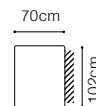

2.5FL-1D(5)SR, leather G-658

1D(5)SL-BAR(9)ŠC-1(70)TVBB-EN(2)-2.5FR, leather G-658

Sleeping function LEOPARD

A liquor cabinet with a pullout drawer and a wooden top

The height of the seat: **47 cm**
 The depth of the seat: **53 cm**
 The height of the furniture: **81 cm** (with the headrest folded)
105 cm (with the headrest unfolded)
 The height of the legs: **5 cm**

* additional information - page 207

** a body available with its side in two widths:

standard side: 33 cm

narrow side: 26 cm

In the catalogue dimensions are given with standard width 33cm.

2.5FL-EN(2)-1(70)TVBB-BAR(9)ŚC-1D(5)SR
leather G-658

Domo - basic system elements

TB

BAR(9)ŚC

**BAR(9)LC/
BAR(9)RC**

DOST

**DOST(70)SL/
DOST(70)SR**

DOST(70)ŚŚ

**1D(5)SL/
1D(5)SR**