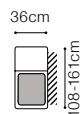

2.5FL-1D(5)SR, leather G-658

1D(5)SL-BAR(9)ŠC-1(70)TVBB-EN(2)-2.5FR, leather G-658

Sleeping function LEOPARD

A liquor cabinet with a pullout drawer and a wooden top

The height of the seat: **47 cm**
 The depth of the seat: **53 cm**
 The height of the furniture: **81 cm** (with the headrest folded)
105 cm (with the headrest unfolded)
 The height of the legs: **5 cm**

* additional information - page 207

** a body available with its side in two widths:

standard side: 33 cm

narrow side: 26 cm

In the catalogue dimensions are given with standard width 33cm.

2.5FL-EN(2)-1(70)TVBB-BAR(9)ŚC-1D(5)SR
leather G-658

Domo - basic system elements

TB

BAR(9)ŚC

**BAR(9)LC/
BAR(9)RC**

DOST

**DOST(70)SL/
DOST(70)SR**

DOST(70)ŚŚ

**1D(5)SL/
1D(5)SR**