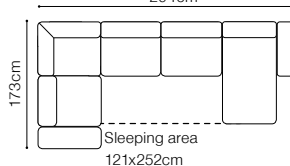

Elio / Malmo

Find out how to unfold
the sleeping function
A - Delfin

2.5QFL-1D(1)SR
leather G-105

DIMENSIONS
2.5QFL-1D(1)SR**1D(1)SL-2.5QFR****2.5QFL-OTM(4)SR****OTM(4)SL-2.5QFR****1D(1)SL-2.5QFBB-OTM(4)SR**

**BASIC COLLECTION
ELEMENTS**
**2.5QFL-1D(1)SR, leather G-105****version Malmo, 2.5QFL-1D(1)SR****OTM(4)SL-2.5QFBB-1D(1)SR**

- The height of the seat: **45 cm**
- The depth of the seat: **57 cm**
- The height of the furniture: **84 cm**
- The height of the legs: **10 cm**
- The width of the side: **11 cm**