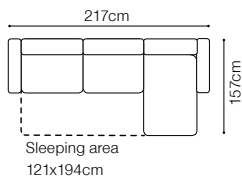

Elio / Malmo

Find out how to unfold
the sleeping function
A - Delfin

2.5QFL-1D(1)SR
leather G-105

DIMENSIONS
2.5QFL-1D(1)SR**1D(1)SL-2.5QFR****2.5QFL-OTM(4)SR****OTM(4)SL-2.5QFR****1D(1)SL-2.5QFBB-OTM(4)SR**

**BASIC COLLECTION
ELEMENTS**
**2.5QFL-1D(1)SR, leather G-105****version Malmo, 2.5QFL-1D(1)SR****OTM(4)SL-2.5QFBB-1D(1)SR**

- The height of the seat: **45 cm**
- The depth of the seat: **57 cm**
- The height of the furniture: **84 cm**
- The height of the legs: **10 cm**
- The width of the side: **11 cm**