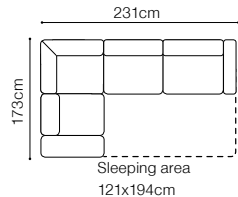

Elio / Malmo

Find out how to unfold
the sleeping function
A - Delfin

2.5QFL-1D(1)SR
leather G-105

DIMENSIONS
2.5QFL-1D(1)SR**1D(1)SL-2.5QFR****2.5QFL-OTM(4)SR****OTM(4)SL-2.5QFR****1D(1)SL-2.5QFBB-OTM(4)SR**

**BASIC COLLECTION
ELEMENTS**
**2.5QFL-1D(1)SR, leather G-105****version Malmo, 2.5QFL-1D(1)SR****OTM(4)SL-2.5QFBB-1D(1)SR**

- The height of the seat: **45 cm**
- The depth of the seat: **57 cm**
- The height of the furniture: **84 cm**
- The height of the legs: **10 cm**
- The width of the side: **11 cm**