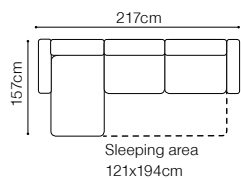

Elio / Malmo

Find out how to unfold
the sleeping function
A - Delfin

2.5QFL-1D(1)SR
leather G-105

DIMENSIONS
2.5QFL-1D(1)SR**1D(1)SL-2.5QFR****2.5QFL-OTM(4)SR****OTM(4)SL-2.5QFR****1D(1)SL-2.5QFBB-OTM(4)SR**

**BASIC COLLECTION
ELEMENTS**
**2.5QFL-1D(1)SR, leather G-105****version Malmo, 2.5QFL-1D(1)SR****OTM(4)SL-2.5QFBB-1D(1)SR**

- The height of the seat: **45 cm**
- The depth of the seat: **57 cm**
- The height of the furniture: **84 cm**
- The height of the legs: **10 cm**
- The width of the side: **11 cm**