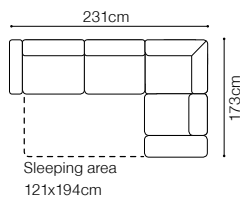

Elio / Malmo

Find out how to unfold
the sleeping function
A - Delfin

2.5QFL-1D(1)SR
leather G-105

DIMENSIONS
2.5QFL-1D(1)SR**1D(1)SL-2.5QFR****2.5QFL-OTM(4)SR****OTM(4)SL-2.5QFR****1D(1)SL-2.5QFBB-OTM(4)SR**

**BASIC COLLECTION
ELEMENTS**
**2.5QFL-1D(1)SR, leather G-105****version Malmo, 2.5QFL-1D(1)SR****OTM(4)SL-2.5QFBB-1D(1)SR**

- The height of the seat: **45 cm**
- The depth of the seat: **57 cm**
- The height of the furniture: **84 cm**
- The height of the legs: **10 cm**
- The width of the side: **11 cm**