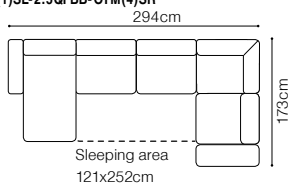

Elio / Malmo

Find out how to unfold
the sleeping function
A - Delfin

2.5QFL-1D(1)SR
leather G-105

DIMENSIONS
2.5QFL-1D(1)SR**1D(1)SL-2.5QFR****2.5QFL-OTM(4)SR****OTM(4)SL-2.5QFR****1D(1)SL-2.5QFBB-OTM(4)SR**

**BASIC COLLECTION
ELEMENTS**
**2.5QFL-1D(1)SR, leather G-105****version Malmo, 2.5QFL-1D(1)SR****OTM(4)SL-2.5QFBB-1D(1)SR**

- The height of the seat: **45 cm**
- The depth of the seat: **57 cm**
- The height of the furniture: **84 cm**
- The height of the legs: **10 cm**
- The width of the side: **11 cm**