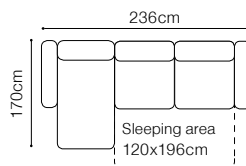

Ema

2.5FF
fabric Torres 10

DIMENSIONS
2FF**2FFL-1D(1)SR****1D(1)SL-2FFR**The height of the seat: **48 cm**The height of the seat (1): **46 cm**The depth of the seat: **60 cm** (other elements)The height of the furniture: **86 cm** (other elements)The height of the furniture (1): **84 cm**The height of the legs: **8 cm**The width of the side: **24 cm****2.5FF****2.5FFL-1D(1)SR****1D(1)SL-2.5FFR****3FF****3FFL-1D(1)SR****1D(1)SL-3FFR****1****ZAG****FUNCTIONS**

**BASIC COLLECTION
ELEMENTS**

Sleeping function ITALIAN FRAME

2.5FF, fabric Torres 10