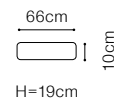

Ema

2.5FF
fabric Torres 10

DIMENSIONS
2FF**2FFL-1D(1)SR****1D(1)SL-2FFR**The height of the seat: **48 cm**The height of the seat (1): **46 cm**The depth of the seat: **60 cm** (other elements)The height of the furniture: **86 cm** (other elements)The height of the furniture (1): **84 cm**The height of the legs: **8 cm**The width of the side: **24 cm****2.5FF****2.5FFL-1D(1)SR****1D(1)SL-2.5FFR****3FF****3FFL-1D(1)SR****1D(1)SL-3FFR****1****ZAG****FUNCTIONS**