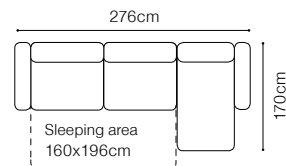

Ema

2.5FF
fabric Torres 10

DIMENSIONS
2FF**2FFL-1D(1)SR****1D(1)SL-2FFR**The height of the seat: **48 cm**The height of the seat (1): **46 cm**The depth of the seat: **60 cm** (other elements)The height of the furniture: **86 cm** (other elements)The height of the furniture (1): **84 cm**The height of the legs: **8 cm**The width of the side: **24 cm****2.5FF****2.5FFL-1D(1)SR****1D(1)SL-2.5FFR****3FF****3FFL-1D(1)SR****1D(1)SL-3FFR****1****ZAG****FUNCTIONS**

**BASIC COLLECTION
ELEMENTS**

Sleeping function ITALIAN FRAME

2.5FF, fabric Torres 10