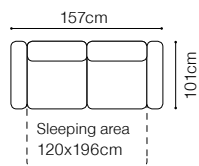

Ema

2.5FF
fabric Torres 10

DIMENSIONS
2FF**2FFL-1D(1)SR****1D(1)SL-2FFR**The height of the seat: **48 cm**The height of the seat (1): **46 cm**The depth of the seat: **60 cm** (other elements)The height of the furniture: **86 cm** (other elements)The height of the furniture (1): **84 cm**The height of the legs: **8 cm**The width of the side: **24 cm****2.5FF****2.5FFL-1D(1)SR****1D(1)SL-2.5FFR****3FF****3FFL-1D(1)SR****1D(1)SL-3FFR****1****ZAG****FUNCTIONS**

**BASIC COLLECTION
ELEMENTS**

Sleeping function ITALIAN FRAME

2.5FF, fabric Torres 10