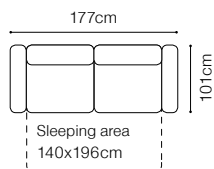

Ema

2.5FF
fabric Torres 10

DIMENSIONS
2FF**2FFL-1D(1)SR****1D(1)SL-2FFR**The height of the seat: **48 cm**The height of the seat (1): **46 cm**The depth of the seat: **60 cm** (other elements)The height of the furniture: **86 cm** (other elements)The height of the furniture (1): **84 cm**The height of the legs: **8 cm**The width of the side: **24 cm****2.5FF****2.5FFL-1D(1)SR****1D(1)SL-2.5FFR****3FF****3FFL-1D(1)SR****1D(1)SL-3FFR****1****ZAG****FUNCTIONS**

**BASIC COLLECTION
ELEMENTS**

Sleeping function ITALIAN FRAME

2.5FF, fabric Torres 10