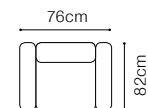

Ema

2.5FF
fabric Torres 10

DIMENSIONS
2FF**2FFL-1D(1)SR****1D(1)SL-2FFR**The height of the seat: **48 cm**The height of the seat (1): **46 cm**The depth of the seat: **60 cm** (other elements)The height of the furniture: **86 cm** (other elements)The height of the furniture (1): **84 cm**The height of the legs: **8 cm**The width of the side: **24 cm****2.5FF****2.5FFL-1D(1)SR****1D(1)SL-2.5FFR****3FF****3FFL-1D(1)SR****1D(1)SL-3FFR****1****ZAG****FUNCTIONS**

**BASIC COLLECTION
ELEMENTS**

Sleeping function ITALIAN FRAME

2.5FF, fabric Torres 10