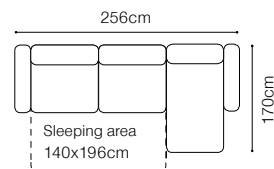

Ema

2.5FF
fabric Torres 10

DIMENSIONS
2FF**2FFL-1D(1)SR****1D(1)SL-2FFR**The height of the seat: **48 cm**The height of the seat (1): **46 cm**The depth of the seat: **60 cm** (other elements)The height of the furniture: **86 cm** (other elements)The height of the furniture (1): **84 cm**The height of the legs: **8 cm**The width of the side: **24 cm****2.5FF****2.5FFL-1D(1)SR****1D(1)SL-2.5FFR****3FF****3FFL-1D(1)SR****1D(1)SL-3FFR****1****ZAG****FUNCTIONS**

**BASIC COLLECTION
ELEMENTS**

Sleeping function ITALIAN FRAME

2.5FF, fabric Torres 10