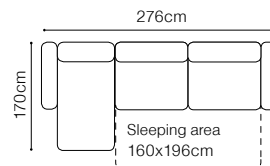

Ema

2.5FF
fabric Torres 10

DIMENSIONS
2FF**2FFL-1D(1)SR****1D(1)SL-2FFR**The height of the seat: **48 cm**The height of the seat (1): **46 cm**The depth of the seat: **60 cm** (other elements)The height of the furniture: **86 cm** (other elements)The height of the furniture (1): **84 cm**The height of the legs: **8 cm**The width of the side: **24 cm****2.5FF****2.5FFL-1D(1)SR****1D(1)SL-2.5FFR****3FF****3FFL-1D(1)SR****1D(1)SL-3FFR****1****ZAG****FUNCTIONS**

**BASIC COLLECTION
ELEMENTS**

Sleeping function ITALIAN FRAME

2.5FF, fabric Torres 10