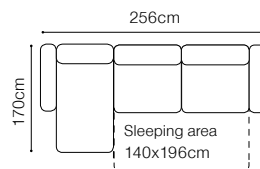

Ema

2.5FF
fabric Torres 10

DIMENSIONS
2FF**2FFL-1D(1)SR****1D(1)SL-2FFR**The height of the seat: **48 cm**The height of the seat (1): **46 cm**The depth of the seat: **60 cm** (other elements)The height of the furniture: **86 cm** (other elements)The height of the furniture (1): **84 cm**The height of the legs: **8 cm**The width of the side: **24 cm****2.5FF****2.5FFL-1D(1)SR****1D(1)SL-2.5FFR****3FF****3FFL-1D(1)SR****1D(1)SL-3FFR****1****ZAG****FUNCTIONS**

**BASIC COLLECTION
ELEMENTS**

Sleeping function ITALIAN FRAME

2.5FF, fabric Torres 10