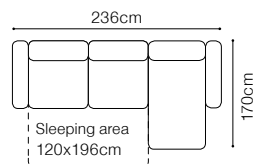

Ema

2.5FF
fabric Torres 10

DIMENSIONS
2FF**2FFL-1D(1)SR****1D(1)SL-2FFR**The height of the seat: **48 cm**The height of the seat (1): **46 cm**The depth of the seat: **60 cm** (other elements)The height of the furniture: **86 cm** (other elements)The height of the furniture (1): **84 cm**The height of the legs: **8 cm**The width of the side: **24 cm****2.5FF****2.5FFL-1D(1)SR****1D(1)SL-2.5FFR****3FF****3FFL-1D(1)SR****1D(1)SL-3FFR****1****ZAG****FUNCTIONS**

**BASIC COLLECTION
ELEMENTS**

Sleeping function ITALIAN FRAME

2.5FF, fabric Torres 10