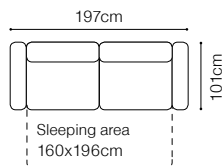

Ema

2.5FF
fabric Torres 10

DIMENSIONS
2FF**2FFL-1D(1)SR****1D(1)SL-2FFR**The height of the seat: **48 cm**The height of the seat (1): **46 cm**The depth of the seat: **60 cm** (other elements)The height of the furniture: **86 cm** (other elements)The height of the furniture (1): **84 cm**The height of the legs: **8 cm**The width of the side: **24 cm****2.5FF****2.5FFL-1D(1)SR****1D(1)SL-2.5FFR****3FF****3FFL-1D(1)SR****1D(1)SL-3FFR****1****ZAG****FUNCTIONS**

**BASIC COLLECTION
ELEMENTS**

Sleeping function ITALIAN FRAME

2.5FF, fabric Torres 10