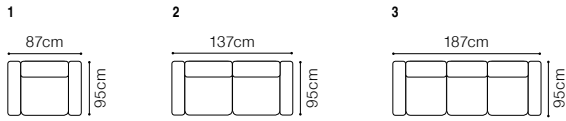

# Forli

VIEW AT HOME

**3 and 1**  
fabric Baron 22 and Emoji 38

[www.homeconcept.hu](http://www.homeconcept.hu)

**DIMENSIONS**

The height of the seat:	<b>47 cm</b>
The depth of the seat:	<b>53 cm</b>
The height of the furniture:	<b>105 cm</b>
The height of the legs:	<b>15 cm</b>
The width of the side:	<b>18 cm</b>