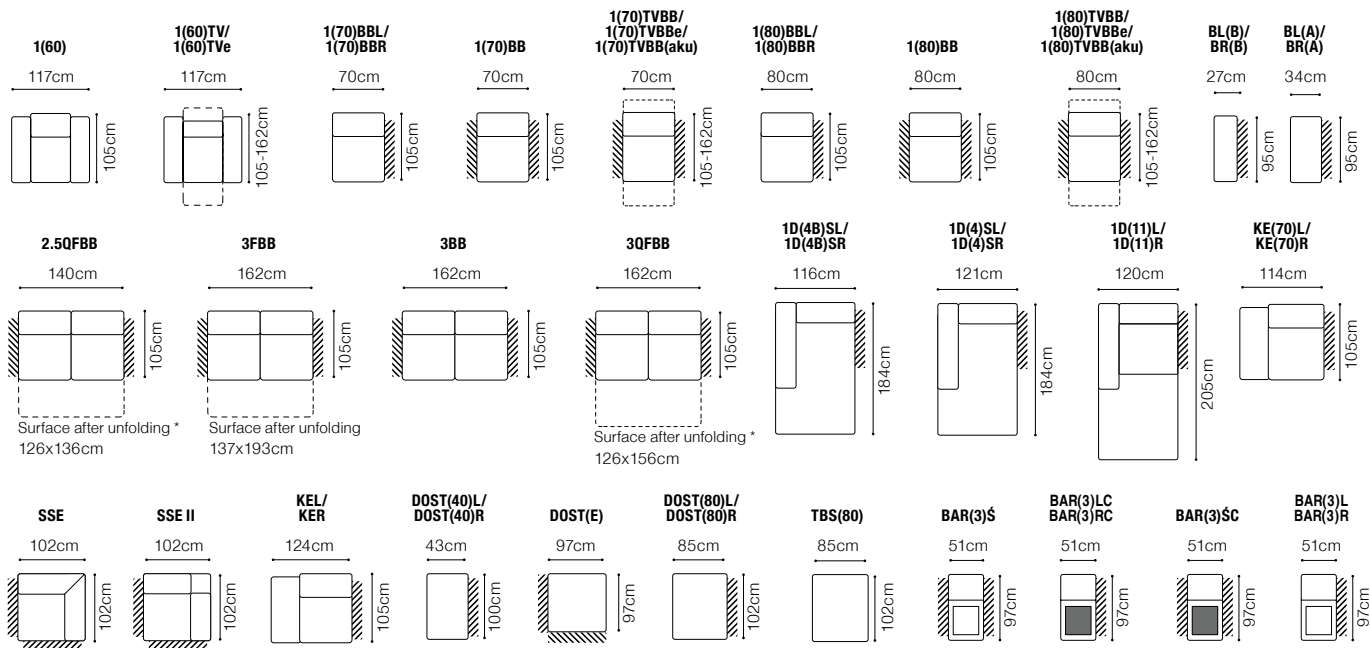

Girro

Find out how to unfold
the sleeping function
A - Delfin

Find out how to unfold
the sleeping function
D - Sedalift

www.DesignYourSofa.online

BL(A)-3QFBB-SSEII-1(80)TVBB-BAR(6)ŚC-1D(4)SR
leather G-613

www.homeconcept.hu

Girro - basic system elements

The height of the seat: **46 cm**
 The depth of the seat: **54 cm**
 The height of the furniture: **76 cm** (with the headrest folded)
98 cm (with the headrest unfolded)
 The height of the legs: **2,5 cm**
 The width of the side (1(60) / 1(60)TV): **17 cm**
 The width of the side (other elements): **34 cm**

* additional information - page 207

FUNCTIONS

Liquor cabinet with a cubbyhole and a pullout drawer

Sleeping function DELFIN

BL(A)-3QFBB-1D(4)SR
leather G-613

EXAMPLES OF
CONFIGURATION

BL(A)-3QFBB-BR(A), leather G-613