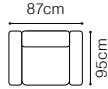

# Kelso

**1, 3 and 2**  
fabric River 11

**DIMENSIONS**
**1.5D****1****2****3**

The height of the seat:	<b>47 cm</b>
The depth of the seat:	<b>53 cm</b>
The height of the furniture:	<b>101 cm</b>
The height of the legs:	<b>18 cm</b>
The width of the side:	<b>18 cm</b>