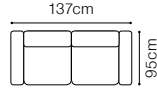

# Kelso

**1, 3 and 2**  
fabric River 11

**DIMENSIONS**
**1.5D****1****2****3**

The height of the seat:	<b>47 cm</b>
The depth of the seat:	<b>53 cm</b>
The height of the furniture:	<b>101 cm</b>
The height of the legs:	<b>18 cm</b>
The width of the side:	<b>18 cm</b>