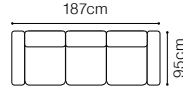

# Kelso

**1, 3 and 2**  
fabric River 11

**DIMENSIONS**
**1.5D****1****2****3**

The height of the seat:	<b>47 cm</b>
The depth of the seat:	<b>53 cm</b>
The height of the furniture:	<b>101 cm</b>
The height of the legs:	<b>18 cm</b>
The width of the side:	<b>18 cm</b>