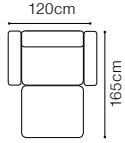

# Kelso

**1, 3 and 2**  
fabric River 11

**DIMENSIONS**
**1.5D****1****2****3**

The height of the seat:	<b>47 cm</b>
The depth of the seat:	<b>53 cm</b>
The height of the furniture:	<b>101 cm</b>
The height of the legs:	<b>18 cm</b>
The width of the side:	<b>18 cm</b>