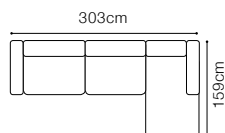

3L-1D90(8)R