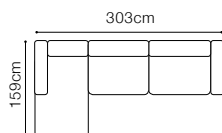

1D90(8)L-3R