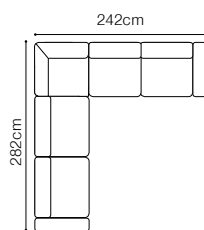

# Monday

VIEW AT HOME

**1D70(8)L-2R +1xZAG**  
leather G-840

The height of the seat:	<b>45 cm</b>
The depth of the seat:	<b>57 cm</b>
The height of the furniture:	<b>88 cm</b>
The height of the legs:	<b>12 cm</b>
The width of the side:	<b>25 cm</b>

## DIMENSIONS

**2L-EN(2)-3R**

**3L-EN(2)-2R**

2L-EN(2)-3R, fabric Danubio Light Blue

**2L-1D70(8)R**

**1D70(8)L-2R**

**ZAG**  
50cm  
10cm

2L-1D70(8)R + 1x ZAG, leather G-840