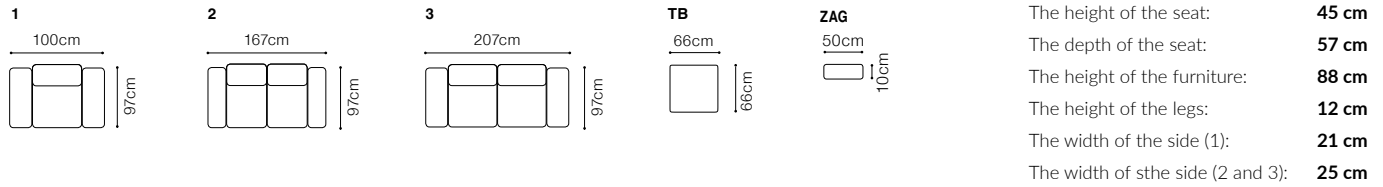

# Monday

VIEW AT HOME

3, 2, 1, TB  
fabric Crown Velvet 9

**DIMENSIONS**

**BASIC COLLECTION ELEMENTS**

TB, fabric Crown Velvet 9

1, fabric Crown Velvet 9

2, fabric Crown Velvet 9

# Monday

VIEW AT HOME

**1D70(8)L-2R +1xZAG**  
leather G-840

The height of the seat:	<b>45 cm</b>
The depth of the seat:	<b>57 cm</b>
The height of the furniture:	<b>88 cm</b>
The height of the legs:	<b>12 cm</b>
The width of the side:	<b>25 cm</b>

## DIMENSIONS

**2L-EN(2)-3R**

**3L-EN(2)-2R**

2L-EN(2)-3R, fabric Danubio Light Blue

**2L-1D70(8)R**

**1D70(8)L-2R**

**ZAG**  
50cm  
10cm

2L-1D70(8)R + 1x ZAG, leather G-840