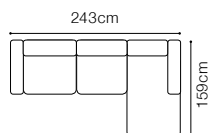

# Monday

VIEW AT HOME

**1D70(8)L-2R +1xZAG**  
leather G-840

The height of the seat:	<b>45 cm</b>
The depth of the seat:	<b>57 cm</b>
The height of the furniture:	<b>88 cm</b>
The height of the legs:	<b>12 cm</b>
The width of the side:	<b>25 cm</b>

## DIMENSIONS

**2L-EN(2)-3R**

**3L-EN(2)-2R**

2L-EN(2)-3R, fabric Danubio Light Blue

**2L-1D70(8)R**

**1D70(8)L-2R**

**ZAG**  
50cm  
10cm

2L-1D70(8)R + 1x ZAG, leather G-840