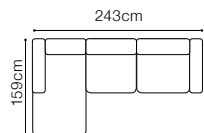

# Monday

VIEW AT HOME

**1D70(8)L-2R +1xZAG**  
leather G-840

The height of the seat:	<b>45 cm</b>
The depth of the seat:	<b>57 cm</b>
The height of the furniture:	<b>88 cm</b>
The height of the legs:	<b>12 cm</b>
The width of the side:	<b>25 cm</b>

## DIMENSIONS

**2L-EN(2)-3R**

**3L-EN(2)-2R**

2L-EN(2)-3R, fabric Danubio Light Blue

**2L-1D70(8)R**

**1D70(8)L-2R**

**ZAG**  
50cm  
10cm

2L-1D70(8)R + 1x ZAG, leather G-840