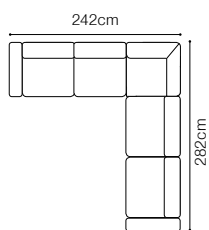

# Monday

VIEW AT HOME

**1D70(8)L-2R +1xZAG**  
leather G-840

The height of the seat:	<b>45 cm</b>
The depth of the seat:	<b>57 cm</b>
The height of the furniture:	<b>88 cm</b>
The height of the legs:	<b>12 cm</b>
The width of the side:	<b>25 cm</b>

## DIMENSIONS

**2L-EN(2)-3R**

**3L-EN(2)-2R**

2L-EN(2)-3R, fabric Danubio Light Blue

**2L-1D70(8)R**

**1D70(8)L-2R**

**ZAG**  
50cm  
10cm

2L-1D70(8)R + 1x ZAG, leather G-840