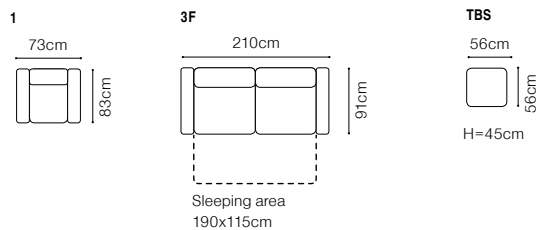

Olaf

VIEW AT HOME

1 and 3F

fabric Torres 18, wood colour - oak natural

DIMENSIONS

The height of the seat:	49 cm
The depth of the seat (1):	50 cm
The depth of the seat (3F):	59 cm
The height of the furniture:	87 cm
The height of the legs:	15 cm
The width of the side:	10 cm

**BASIC COLLECTION
ELEMENTS**

1, fabric Torres 18

3F, fabric Torres 18

FUNCTIONS

Sleeping function C.S.T.