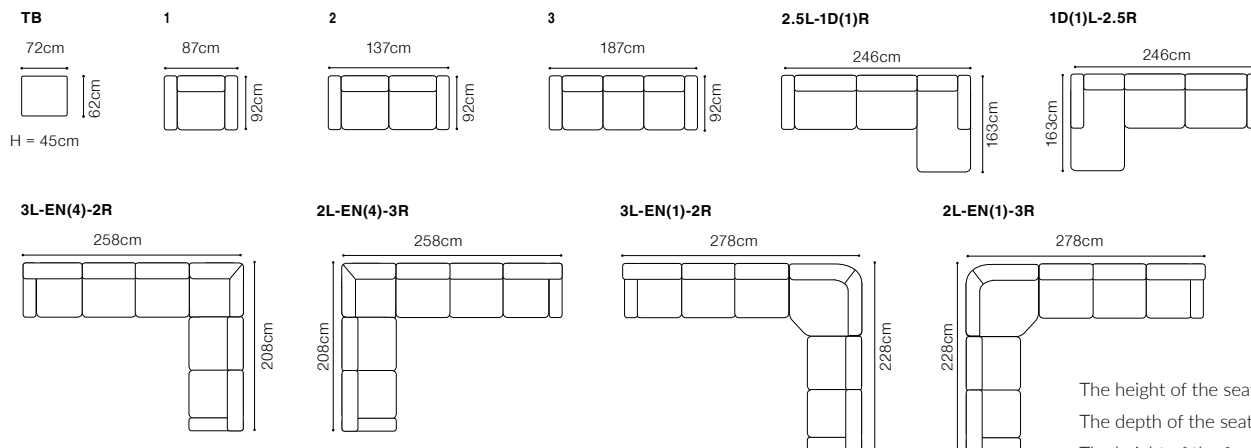

Scandi

3 and 2 and 1
fabric Bellagio 242

DIMENSIONS

**BASIC COLLECTION
ELEMENTS**

2.5L-1D(1)R, fabric Galacti 15 Silver

TBS, fabric Endo 7708

1, fabric Warlock 03 Linen

2L-EN(4)-3R, fabric Endo 7708

2, fabric Warlock 03 Linen

2L-EN(1)-3R, fabric Endo 7708

3, fabric Warlock 03 Linen