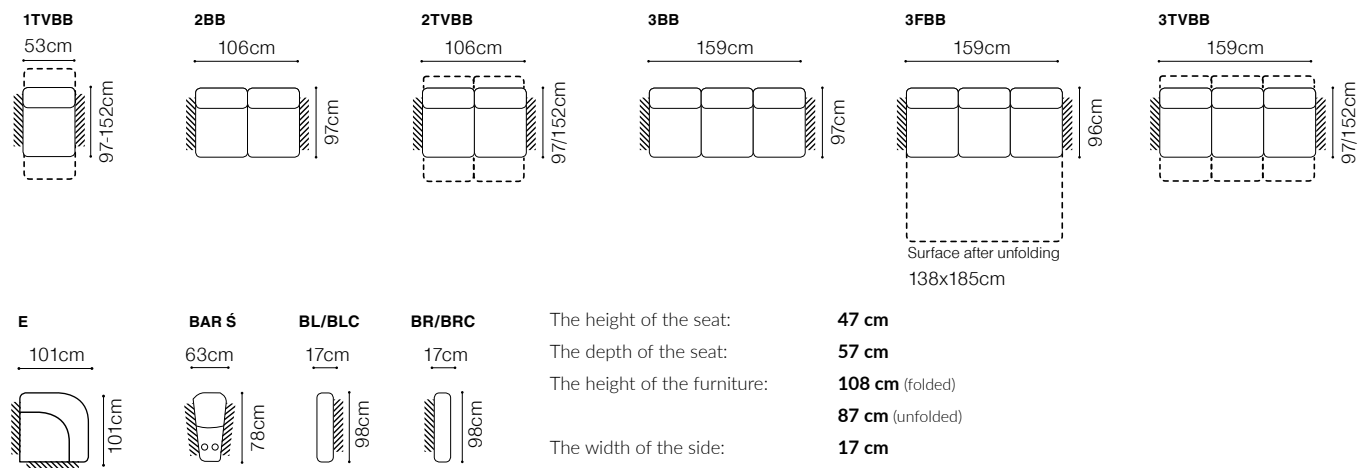

Tivoli

Find out how to unfold
the sleeping function
E - Belgian frame

BLC-1TVBB-BAR 5-1TVBB-BRC, sofa BL-3TVBB-BR
leather G-220

Tivoli - basic system elements

EXAMPLES OF CONFIGURATION

BL-1TVBB-BR, leather G-220

BL-2TVBB-BR, leather G-220

BL-3TVBB-BR, leather G-220

FUNCTIONS

Liquor cabinet with a cubbyhole

Relaxation function