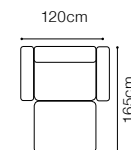

Voss

VIEW AT HOME

**2+3+1**

fabric Sofia Grey, Sofia Powder Pink

w.w.homeconcept.hu

DIMENSIONS

The height of the seat: **47 cm**
 The depth of the seat: **53 cm**
 The height of the furniture: **101 cm**

The height of the legs: **18 cm**
 The width of the side: **19 cm**

BASIC COLLECTION
ELEMENTS

1, fabric Sofia Powder Pink

2, fabric Sofia Grey

1.5D, fabric Fonteta 4

3, fabric Sofia Grey

Voss

2.5L-1D(1)R
fabric River 08

The height of the seat:	47 cm
The depth of the seat:	53 cm
The height of the furniture:	101 cm
The height of the legs:	18 cm
The width of the side:	19 cm

1.5D
fabric Fonteta 4

DIMENSIONS

1.5D

1D(1)L-2.5R

2.5L-1D(1)R

2L-EN(1)-3R

3L-EN(1)-2R