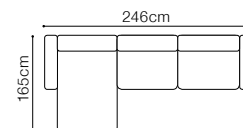

Voss

VIEW AT HOME

**2+3+1**

fabric Sofia Grey, Sofia Powder Pink

w.w.homeconcept.hu

DIMENSIONS

The height of the seat: **47 cm**
 The depth of the seat: **53 cm**
 The height of the furniture: **101 cm**

The height of the legs: **18 cm**
 The width of the side: **19 cm**

BASIC COLLECTION
ELEMENTS

1, fabric Sofia Powder Pink

2, fabric Sofia Grey

1.5D, fabric Fonteta 4

3, fabric Sofia Grey

Voss

2.5L-1D(1)R
fabric River 08

The height of the seat:	47 cm
The depth of the seat:	53 cm
The height of the furniture:	101 cm
The height of the legs:	18 cm
The width of the side:	19 cm

1.5D
fabric Fonteta 4

DIMENSIONS

1.5D

1D(1)L-2.5R

2.5L-1D(1)R

2L-EN(1)-3R

3L-EN(1)-2R