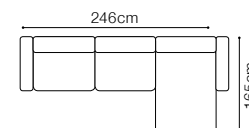

Voss

VIEW AT HOME

**2+3+1**

fabric Sofia Grey, Sofia Powder Pink

w.w.homeconcept.hu

DIMENSIONS

The height of the seat: **47 cm**
 The depth of the seat: **53 cm**
 The height of the furniture: **101 cm**

The height of the legs: **18 cm**
 The width of the side: **19 cm**

BASIC COLLECTION
ELEMENTS

1, fabric Sofia Powder Pink

2, fabric Sofia Grey

1.5D, fabric Fonteta 4

3, fabric Sofia Grey

Voss

2.5L-1D(1)R
fabric River 08

The height of the seat:	47 cm
The depth of the seat:	53 cm
The height of the furniture:	101 cm
The height of the legs:	18 cm
The width of the side:	19 cm

1.5D
fabric Fonteta 4

DIMENSIONS

1.5D

1D(1)L-2.5R

2.5L-1D(1)R

2L-EN(1)-3R

3L-EN(1)-2R