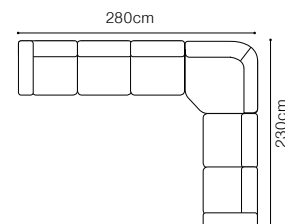

Voss

VIEW AT HOME

**2+3+1**

fabric Sofia Grey, Sofia Powder Pink

w.w.homeconcept.hu

DIMENSIONS

The height of the seat: **47 cm**
 The depth of the seat: **53 cm**
 The height of the furniture: **101 cm**

The height of the legs: **18 cm**
 The width of the side: **19 cm**

BASIC COLLECTION
ELEMENTS

1, fabric Sofia Powder Pink

2, fabric Sofia Grey

1.5D, fabric Fonteta 4

3, fabric Sofia Grey

Voss

2.5L-1D(1)R
fabric River 08

The height of the seat:	47 cm
The depth of the seat:	53 cm
The height of the furniture:	101 cm
The height of the legs:	18 cm
The width of the side:	19 cm

1.5D
fabric Fonteta 4

DIMENSIONS

1.5D

1D(1)L-2.5R

2.5L-1D(1)R

2L-EN(1)-3R

3L-EN(1)-2R