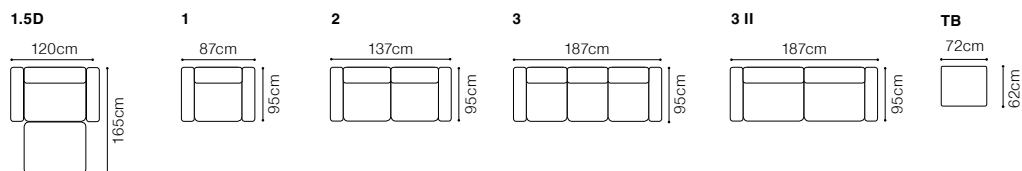

Voss

VIEW AT HOME

**2+3+1**

fabric Sofia Grey, Sofia Powder Pink

w.w.homeconcept.hu

DIMENSIONS

The height of the seat: **47 cm**
 The depth of the seat: **53 cm**
 The height of the furniture: **101 cm**

The height of the legs: **18 cm**
 The width of the side: **19 cm**

BASIC COLLECTION
ELEMENTS

1, fabric Sofia Powder Pink

2, fabric Sofia Grey

1.5D, fabric Fonteta 4

3, fabric Sofia Grey

Voss

2.5L-1D(1)R
fabric River 08

The height of the seat:	47 cm
The depth of the seat:	53 cm
The height of the furniture:	101 cm
The height of the legs:	18 cm
The width of the side:	19 cm

1.5D
fabric Fonteta 4

DIMENSIONS

1.5D

1D(1)L-2.5R

2.5L-1D(1)R

2L-EN(1)-3R

3L-EN(1)-2R