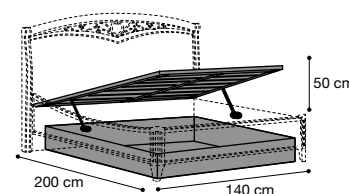

Storage frame with wood kit
for frame size 140x200 cm
Rete contenitore con kit legno
per rete da 140x200 cm
Vol. 0,23 kg 44,40 Box 5

000LET.09NO - 000RET.21O