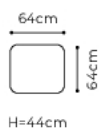

PAXI

The height of the furniture: 79 cm
The height of the seat: 45 cm
The depth of the seat: 60 cm
The height of the legs: 5 cm
The width of the side: 19 cm

dimensions

3(200)DL

TB 65/65

ZAG