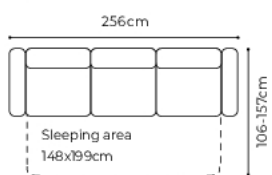

dimensions

3(200)F