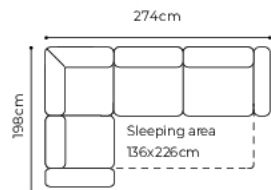

OTM(4)L-2(140)FR