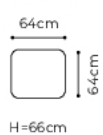

GAJA

The height of the furniture: **79 cm**
The height of the seat: **45 cm**
The depth of the seat: **62 cm**
The height of the legs: **5 cm**

dimensions

3(200)DL

TB 65/65

ZAG