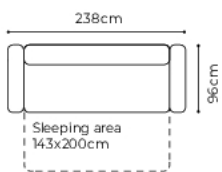

dimensions

3(200)DL