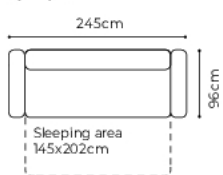

dimensions

3(200)DL