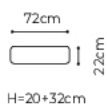

## dimensions

# PAXI

The height of the furniture: 79 cm  
 The height of the seat: 45 cm  
 The depth of the seat: 60 cm  
 The height of the legs: 5 cm  
 The width of the side: 19 cm

3(200)DL, fabric Monolith 77, legs wenge

# SAXO

The height of the furniture: **79 cm** (without headrest)  
**92 cm** (with the headrest folded)  
**106 cm** (with the headrest unfolded)

The height of the seat: **45 cm**  
 The depth of the seat: **61 cm**  
 The height of the legs: **10 cm**  
 The width of the side: **17 cm**