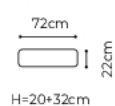

GAJA

The height of the furniture: **79 cm**
The height of the seat: **45 cm**
The depth of the seat: **62 cm**
The height of the legs: **5 cm**

dimensions

3(200)DL

TB 65/65

ZAG