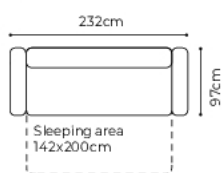

## dimensions

# SAXO

The height of the furniture: **79 cm** (without headrest)  
**92 cm** (with the headrest folded)  
**106 cm** (with the headrest unfolded)

The height of the seat: **45 cm**  
 The depth of the seat: **61 cm**  
 The height of the legs: **10 cm**  
 The width of the side: **17 cm**

## dimensions

**3(200)DL**

**TB 65/65**