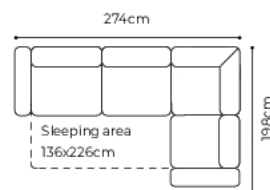

## dimensions

# SAXO

The height of the furniture: **79 cm** (without headrest)  
**92 cm** (with the headrest folded)  
**106 cm** (with the headrest unfolded)

The height of the seat: **45 cm**  
 The depth of the seat: **61 cm**  
 The height of the legs: **10 cm**  
 The width of the side: **17 cm**

## dimensions

3(200)F

OTM(4)L-2(140)FR

2(140)FL-OTM(4)R

PODU OPAR

PODNE

PODU 45X45