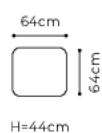

## dimensions

# SAXO

The height of the furniture: **79 cm** (without headrest)  
**92 cm** (with the headrest folded)  
**106 cm** (with the headrest unfolded)

The height of the seat: **45 cm**  
 The depth of the seat: **61 cm**  
 The height of the legs: **10 cm**  
 The width of the side: **17 cm**

## dimensions

**3(200)DL**

**TB 65/65**