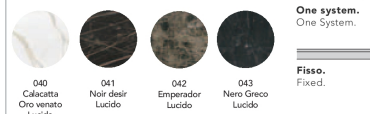

VETRO / GLASS

CERAMICA PREMIUM