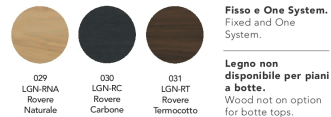

LEGNO / WOOD