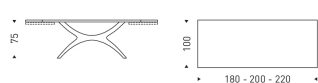

SAIL ONE SYSTEM p. 22