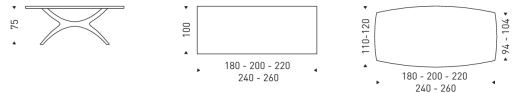

Sail

FINITURE STRUTTURA / FRAME FINISHES

METALLI / METALS

best sellers

optional

FINITURE PIANO / TOP FINISHES

MATERICI / TEXTURED

LEGNO / WOOD

VETRO / GLASS

CERAMICA PREMIUM

CERAMICA ELEGANCE

MISURE DISPONIBILI / AVAILABLE SIZES

SAIL FISSO

RETTANGOLARE

180x100 cm
200x100 cm
220x100 cm
240x100 cm
260x100 cm

BOTTE

SAIL ONE SYSTEM p. 22