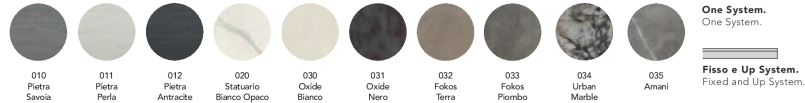

VETRO / GLASS

CERAMICA ELEGANCE