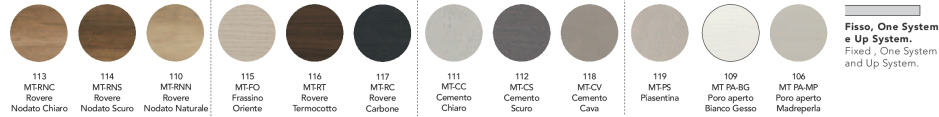

FINITURE PIANO / TOP FINISHES

MATERICI / TEXTURED