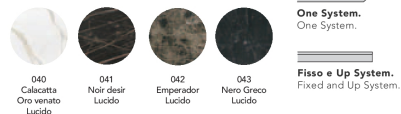

CERAMICA PREMIUM

MISURE DISPONIBILI / AVAILABLE SIZES

BUILDING FISSO

RETTANGOLARE	BOTTE
180x100 cm	180x110 cm
200x100 cm	200x110 cm
220x100 cm	220x120 cm
240x100 cm	240x120 cm
260x100 cm	260x120 cm

Ceramica Elegance L 110 e L 120 disponibile solo per Urban Marble 034 e Amani 035.

Ceramica Elegance for 110 cm and 120 cm width table available only for Urban Marble 034 and Amani 035.

BUILDING ONE SYSTEM

p. 22

BUILDING UP SYSTEM

p. 14