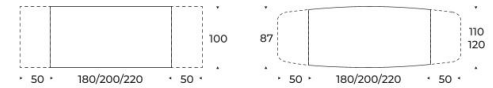

Sail Allungabile Up System Sail Extendible Up System