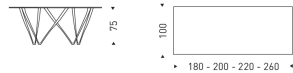

Wave

FINITURE STRUTTURA / FRAME FINISHES

METALLI / METALS

best sellers

optional

FINITURE PIANO / TOP FINISHES

MATERICI / TEXTURED

LEGNO / WOOD

Fisso e One System.
Fixed and One System.

CERAMICA PREMIUM

One System.
One System.

Fisso e Up System.
Fixed and Up System.

CERAMICA ELEGANCE

One System.
One System.

Fisso e Up System.
Fixed and Up System.

MISURE DISPONIBILI / AVAILABLE SIZES

WAVE FISSO
180x100 cm
200x100 cm
220x100 cm
260x100 cm

WAVE ONE SYSTEM
180x100 (50+50) cm
200x100 (50+50) cm
220x100 (50+50) cm
p. 22

Vetro, Oxide bianco e Oxide nero non disponibili per apertura One System
Glass, Oxide bianco and Oxide nero not on option for One System extending tables

WAVE UP SYSTEM
180x100 (50+50) cm
200x100 (50+50) cm
220x100 (50+50) cm
p. 14