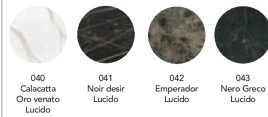

CERAMICA PREMIUM