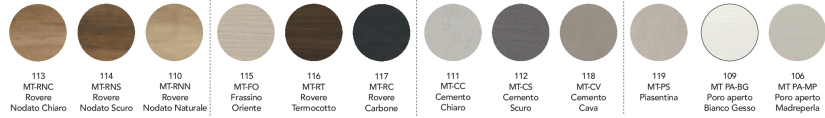

FINITURE PIANO / TOP FINISHES

MATERICI / TEXTURED