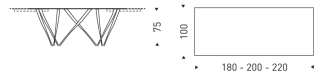

WAVE ONE SYSTEM
180x100 (50+50) cm
200x100 (50+50) cm
220x100 (50+50) cm
p. 22

Vetro, Oxide bianco e Oxide nero non disponibili per apertura One System
Glass, Oxide bianco and Oxide nero not on option for One System extending tables