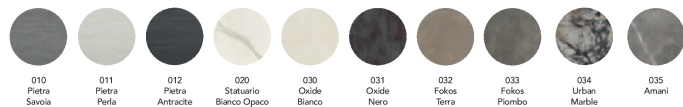

CERAMICA ELEGANCE

One System.
One System.

Fisso e Up System.
Fixed and Up System.

MISURE DISPONIBILI / AVAILABLE SIZES

WAVE FISSO
180x100 cm
200x100 cm
220x100 cm
260x100 cm

WAVE ONE SYSTEM
180x100 (50+50) cm
200x100 (50+50) cm
220x100 (50+50) cm
p. 22

Vetro, Oxide bianco e Oxide nero non disponibili per apertura One System
Glass, Oxide bianco and Oxide nero not on option for One System extending tables

WAVE UP SYSTEM
180x100 (50+50) cm
200x100 (50+50) cm
220x100 (50+50) cm
p. 14