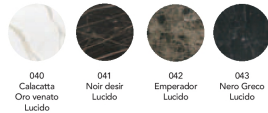

CERAMICA PREMIUM