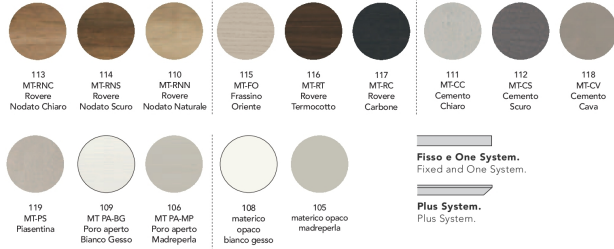

Fisso e One System.
Fixed and One System.

Plus System.
Plus System.

LEGGNO / WOOD

Fisso e One System.
Fixed and One System.