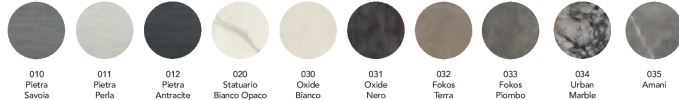

CERAMICA ELEGANCE