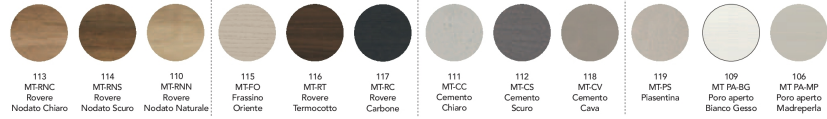

Focus

FINITURE STRUTTURA / FRAME FINISHES

METALLI / METALS

best sellers

FINITURE PIANO / TOP FINISHES

MATERICI / TEXTURED

MISURE DISPONIBILI / AVAILABLE SIZES

**FOCUS
EASY
SYSTEM**
p. 20

160x90 (40+40) cm
190x100 (40+40) cm

TAVOLO FOCUS - EASY SYSTEM - L. 160/240 P. 90 CM
STRUTTURA METALLO FANGO 161. PIANO MATERICO
ROVERE TERMOCOTTO 116.

FOCUS TABLE - EASY SYSTEM - L.160/240 D.90 CM
METAL FRAME COL. MUD 161. TOP IN HEAT-TREATED
OAK 116 TEXTURED FINISH.