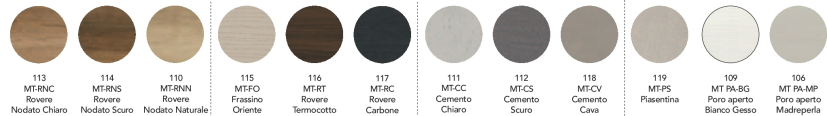

FINITURE PIANO / TOP FINISHES

MATERICI / TEXTURED