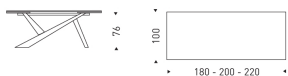

IKARUS UP SYSTEM

p. 14