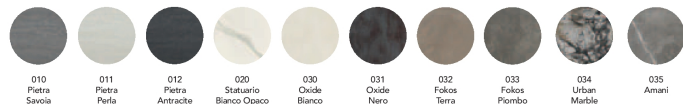

CERAMICA ELEGANCE