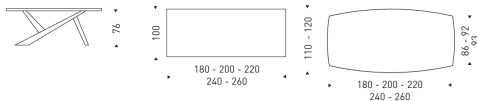

MISURE DISPONIBILI / AVAILABLE SIZES

IKARUS FISSO

RETTANGOLARE	BOTTE
180x100 cm	180x110 cm
200x100 cm	200x110 cm
220x100 cm	220x120 cm
240x100 cm	240x120 cm
260x100 cm	260x120 cm

Ceramica Elegance L 110 e L 120 disponibile solo per Urban Marble 034 e Amani 035.
Ceramica Elegance for 110 cm and 120 cm width table available only for Urban Marble 034 and Amani 035.