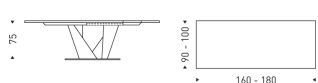

SILVER BOOK SYSTEM p. 16

160x90 (50+50) cm
180x100 (60+60) cm

Disponibile solo in materico e ceramica.
Only available in textured and ceramic finish.