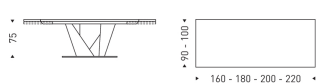

SILVER ONE SYSTEM p. 22