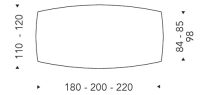

ARCUS NEW UP SYSTEM

p. 6

BOTTE
180x110 (50+50) cm
200x110 (50+50) cm
220x120 (50+50) cm