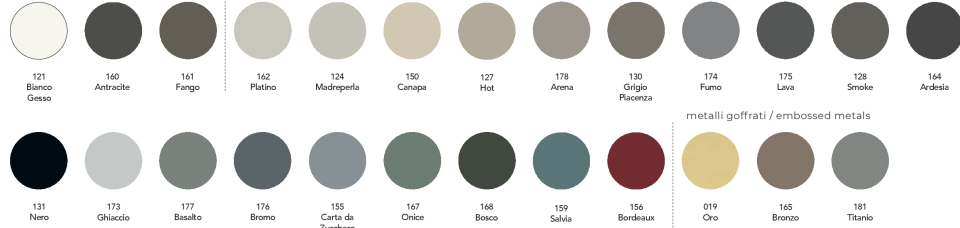

Arcus

FINITURE STRUTTURA / FRAME FINISHES

METALLI / METALS

best sellers

optional

FINITURE PIANO / TOP FINISHES

MATERICI / TEXTURED FINISHES