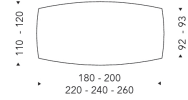

ARCUS FISSO

BOTTE
180x110 cm
200x110 cm
220x120 cm
240x120 cm
260x120 cm