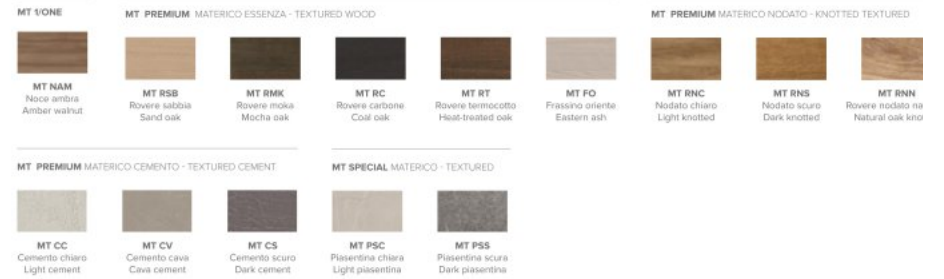

FINITURE TOP / TOP FINISHES