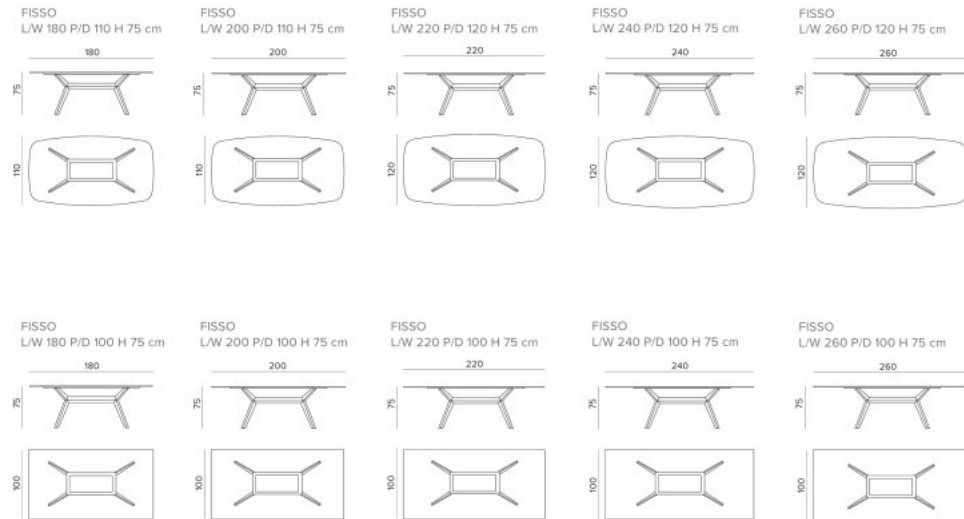

TOP GRES / STONEWARE TOP