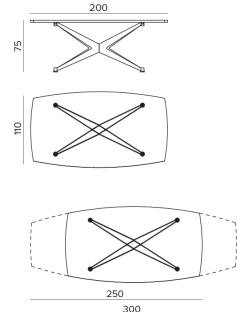

FISSO
L/W 200 P/D 110 H 75

ALLUNGABILE
L/W 200 (250-300) P/D 110 H 75