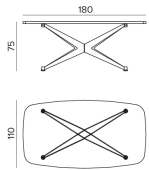

TOP GRES E VETRO / GLASS AND STONEWARE TOPS

FISSO
L/W 180 P/D 110 H 75 cm