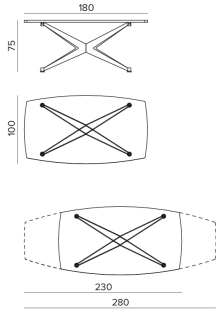

**TOP FINITURA MATERICO, PORO APERTO E LACCATI OPACHI /
TEXTURED, OPEN-PORE AND MATT LACQUER FINISHES FOR TOPS**

FISSO
L/W 180 P/D 100 H 75

ALLUNGABILE
L/W 180 (230-280) P/D 100 H 75