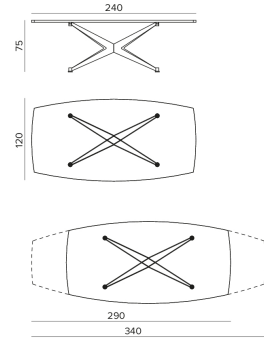

FISSO
L/W 240 P/D 120 H 75

ALLUNGABILE
L/W 240 (290-340) P/D 120 H 75