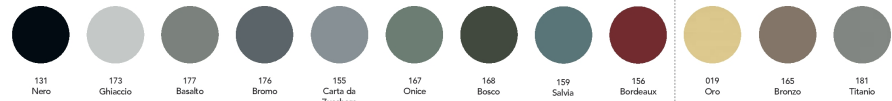

Resort

FINITURE STRUTTURA / FRAME FINISHES

METALLI / METALS

best sellers

optional