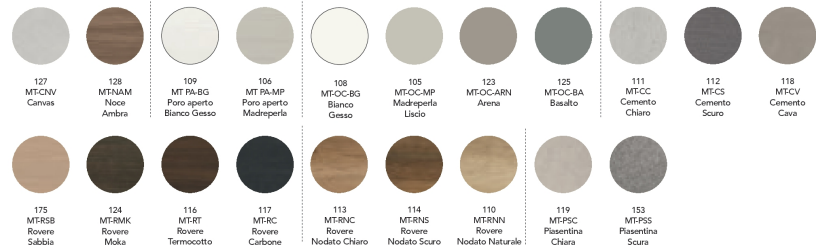

FINITURE PIANO / TOP FINISHES

MATERICI / TEXTURED FINISHES

MISURE DISPONIBILI / AVAILABLE SIZES

**RESORT
EASY
SYSTEM**
p. 16

130x90 (50+50) cm
150x100 (50+50) cm