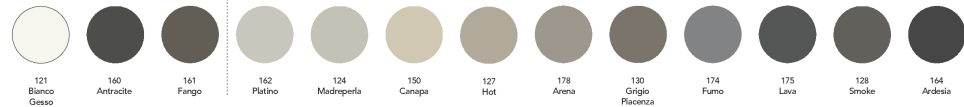

Resort

FINITURE STRUTTURA / FRAME FINISHES

METALLI / METALS

best sellers

optional