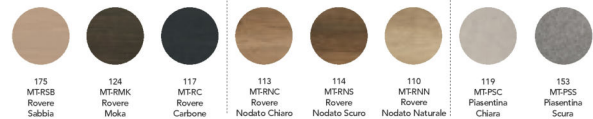

Roulette

FINITURE STRUTTURA / FRAME FINISHES

METALLI / METALS

best sellers

optional

metalli goffrati / embossed metals

FINITURE PIANO / TOP FINISHES

MATERICI / TEXTURED FINISHES

CERAMICA ELEGANCE

CERAMICA PREMIUM

GLASS DECÒR

MISURE DISPONIBILI / AVAILABLE SIZES

ROULETTE FISSO

RETTANGOLARE
160x90 cm
180x100 cm
200x100 cm
220x100 cm
240x100 cm
260x100 cm

ROULETTE FISSO

BOTTE
160x100 cm
180x110 cm
200x110 cm
220x120 cm
240x120 cm
260x120 cm

ROULETTE EVO SYSTEM

p. 4

ROULETTE NEW UP SYSTEM

p. 6

ROULETTE NEW UP SYSTEM

p. 6

BOTTE
160x100 (40+40) cm
180x110 (50+50) cm
200x110 (50+50) cm
220x120 (50+50) cm

ROULETTE ONE SYSTEM

p. 8