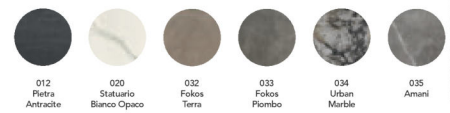

CERAMICA ELEGANCE