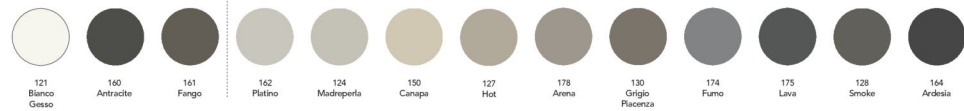

Roulette

FINITURE STRUTTURA / FRAME FINISHES

METALLI / METALS

best sellers

optional

metalli goffrati / embossed metals

FINITURE PIANO / TOP FINISHES

MATERICI / TEXTURED FINISHES