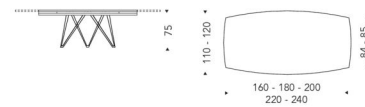

ROULETTE NEW UP SYSTEM

p. 6

BOTTE
160x100 (40+40) cm
180x110 (50+50) cm
200x110 (50+50) cm
220x120 (50+50) cm