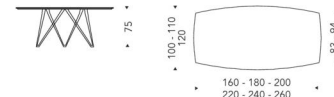

ROULETTE FISSO

BOTTE
160x100 cm
180x110 cm
200x110 cm
220x120 cm
240x120 cm
260x120 cm