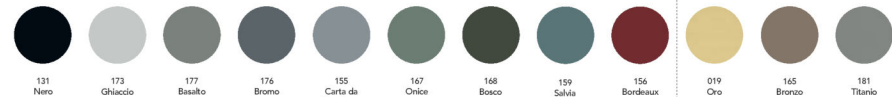

Roulette

FINITURE STRUTTURA / FRAME FINISHES

METALLI / METALS

best sellers

optional

metalli goffrati / embossed metals

FINITURE PIANO / TOP FINISHES

MATERICI / TEXTURED FINISHES