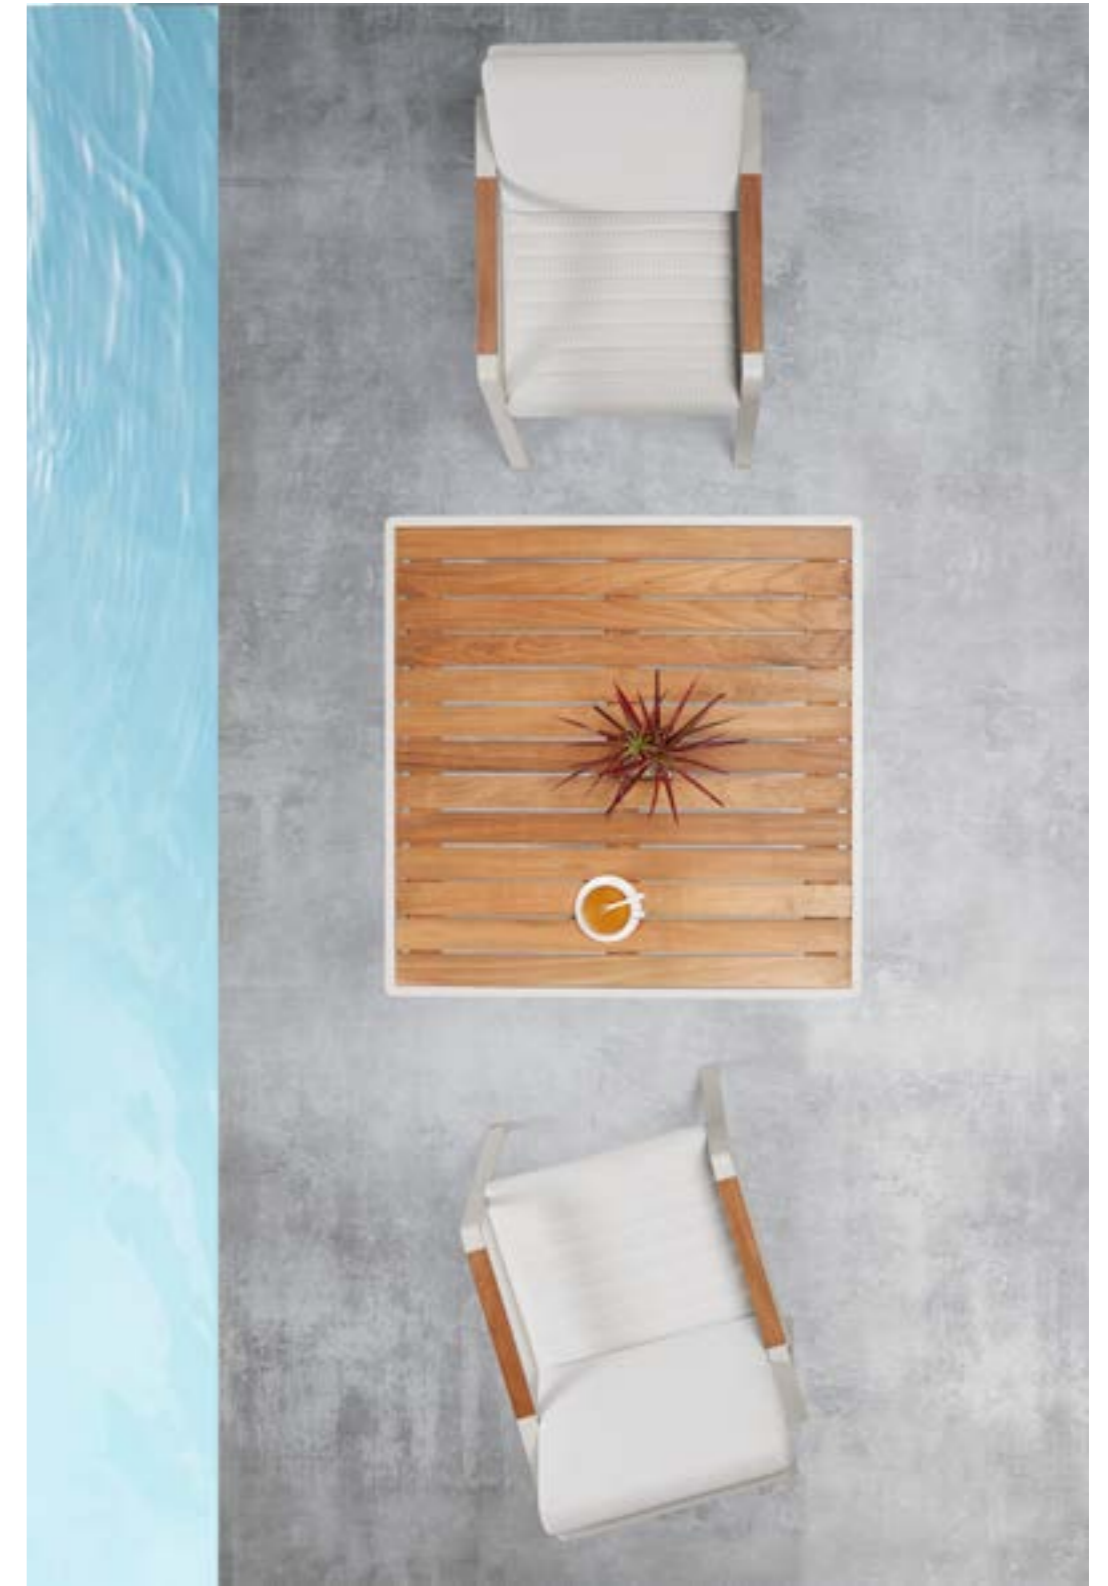

# NOFI

NOFI collection is composed by living sofa set, sectional sofa set, dining set, bar set, sun bed and swing. It is one of the collections that have a complete family to meet all kinds of living demands. With wooden elements to be installed on the armrests and table tops and with soft and airy cushion designs, Nofi shows simplicity but never loses its coziness. With DIY concept, consumer can easily do the assembling under instructions.

JUST SWING AND ENJOY IT...

IT IS A GOOD APPLICATION OF TEXTILENE MATERIAL AS THE MAIN SUPPORT OF BOTH SEAT AND BACK, WHICH IS EASY TO MAINTAIN AND CLEAN.

WITH PADDING IN THE MIDDLE, IT OFFERS NO LESS COMFORT THAN CUSHIONS AND MAKES PEOPLE LESS CONCERNED SPECIALLY DURING RAINY SEASON.

It is a comfortable sofa allows you to spend many hours relaxing, and good lavish and attractive furniture makes your house and garden more attractive.

Nofi shows simplicity but never loses its coziness. With DIY concept, consumer can easily do the assembling under instructions.