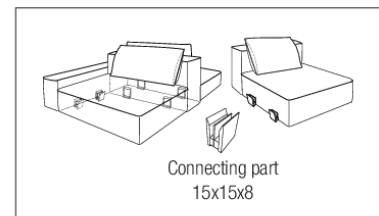

BLOCCO / W x H x D sitting height: 43

**Passe
Partout**

A.

B.

C.

D.

Attention:

Please don't forget to order the back pillows.

Please note:

Cutting direction and direction of legs may differ per element depending on the chosen combination. This may cause colour variations in the fabric and/or a difference in the thread direction of the fabric. This is not accepted as a complaint, but is part of the playfulness and charm of this model. Cutting direction of the fabric, see arrows. Direction of legs, see drawings.

ROMP

dragende delen uit beuk en/of gelaagd hardhout

ZITKUSSEN

Pocketveren afgedekt met HR schuim 40 kg/m³ en een laagje "memory foam"

RUGKUSSEN

Rugkussen bestaat uit gesneden vormschuim

FOOTJES

VERBINDINGSELEMENTEN

Per back, seat en arm worden standaard 2 verbindingselementen meegeleverd

CARCASSE

structure portante en hêtre et/ou panneau stratifié hyperrésistant

COUSSIN D'ASSISE

mousse HR 40 kg/m³ avec une couche "memory foam" en dessus, avec en dessous des ressorts ensachés

COUSSIN DE DOS

Le coussin de dos est composé de mousse moulée coupée

PIEDS

PIÈCES DE LIAISON

Par back, seat et arm, 2 pièces de liaison sont incluses.

FRAME

supporting parts out of beech and/or layered hardwood

SITTING PILLOW

HR foam 40 kg/m³ with a layer of "memory foam" on top, pocket springs underneath

BACK PILLOW

The backpillow is cutted shape foam

FEET

CONNECTING PARTS

Per back, seat and arm 2 connecting parts are included.

GESTELL

Tragende Teile: Buche und/oder geschichtetes Hartholz

SITZKISSEN

HR Schaum 40 kg/m³ mit einer „memory foam“ Schicht oben, Unterfederung mit Taschenfedern

RÜCKENFÜLLUNG

Das Rückenkissen besteht aus geschnittenem Formschaum

FÜSSE

type 751 (Blocco) - Buche schwarz
type 752 (Blocco) - Buche schwarz

VERBINDUNGSTELLE

Pro Back, Seat und Arm sind 2 Verbindungsteile enthalten.