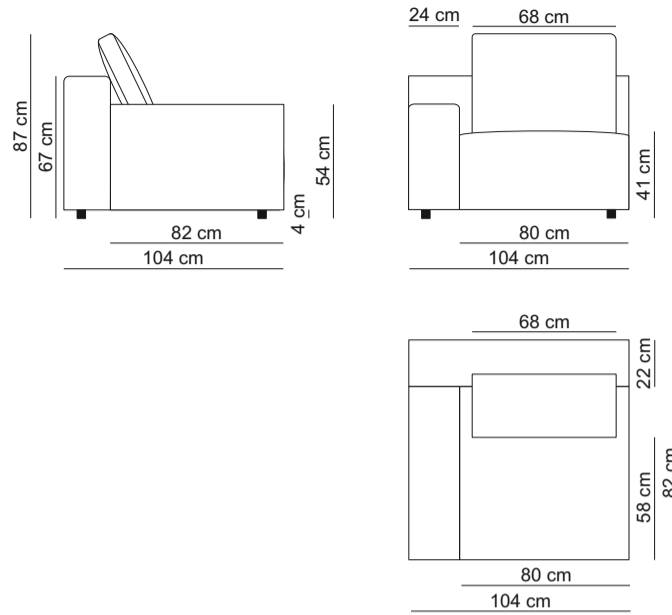

TECHNICAL DRAWINGS - CADIZ

1-seat without arms / 10SN

1-seat 1 arm L / 10SL

1,5-seat without arms / 15SN

1,5-seat 1 arm L / 15SL

Longchair small 1 arm L / LCSL

Longchair 1 arm L / LCHL

45 corner small without arms / 45CSN