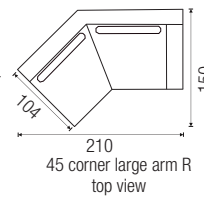

45 corner small arm R
top view