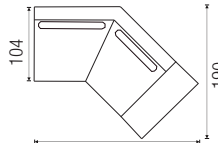

Terminal large R
top view

ROMP

dragende delen uit beuk en/of gelaagd hardhout

ONDERVERING

metalen zigzagvering afgedekt met drukverdelers uit polyestervlies

ZITKUSSEN

RÜCKKUSSEN

SIERKUSSENS

sierkussens Q43P met dacronvezels

OPTIES

OPGELET

CARCASSE

structure portante en hêtre et/ou panneau stratifié hyperrésistant

GARNI SUR

ressorts en zigzag avec nappage polyester

COUSSIN D'ASSISE

COUSSINS DE DOS

bâtonnets de mousse et plumes dans rembourrage compartimenté

COUSSINS DECO

coussins deco Q43P avec des fibres de dacron

OPTIONS

ATTENTION

FRAME

SUSPENSION

zigzag springs covered with polyester layer

SITTING PILLOW

BACK PILLOW

SCATTER PILLOWS

scatter pillows Q43P with polyester fibers

OPTIONS

ATTENTION

GESTELL

Tragende Teile: Buche und/oder geschichtetes Hartholz

UNTERFEDERUNG

Wellenfederen mit Polyestervliesabdeckung

SITZKISSEN

RÜCKENKISSEN

Schaumstoffstäbchen und Faserbällchen im Kissen in Kassettensteppung

ZIERKUSSENS

Zierkissen Q43P mit Dacronfasern

OPTIONEN

ACHTUNG

Elemente ohne Armlehne sind nicht als Abschlussselement entworfen