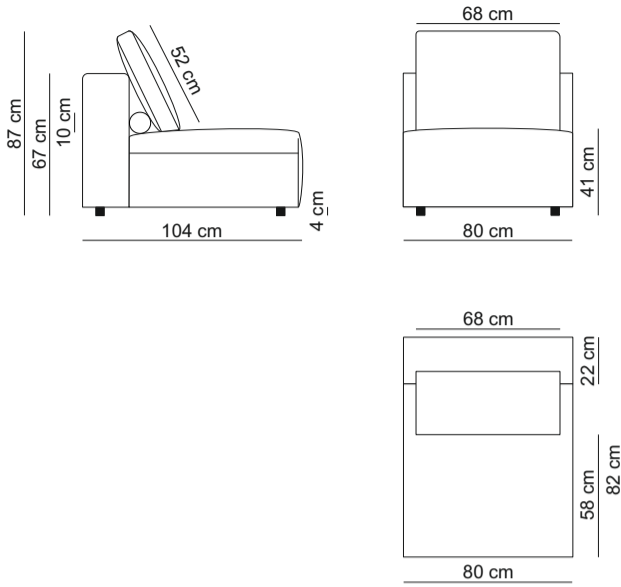

TECHNICAL DRAWINGS - CADIZ

1-seat without arms / 10SN

1-seat 1 arm L / 10SL

1,5-seat without arms / 15SN

1,5-seat 1 arm L / 15SL

Longchair small 1 arm L / LCSL

Longchair 1 arm L / LCHL

45 corner small without arms / 45CSN