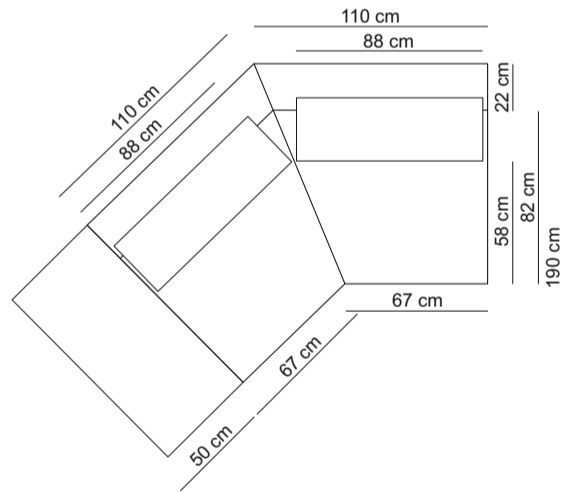

45 corner small arm L
top view

45 corner small arm R
top view

45 corner small without arms
top view

45 corner large arm L*
210x87x150

45 corner large arm R*
210x87x150

45 corner large without arms*
185x87x150

Corner square*
128x87x128

128
Corner square
top view

Terminal small L*
190x87x170

Terminal small R*
190x87x170

Terminal large L*
220x87x190

Terminal large R*
220x87x190

Terminal small L
top view

Terminal small R
top view

TECHNICAL DRAWINGS - CADIZ

1-seat without arms / 10SN

1-seat 1 arm L / 10SL

1,5-seat without arms / 15SN

1,5-seat 1 arm L / 15SL

Longchair small 1 arm L / LCSL

Longchair 1 arm L / LCHL

45 corner small without arms / 45CSN

45 corner small 1 arm L / 45CSAL

45 corner large without arms / 45CLN

Corner square / 90SQU

45 corner large 1 arm L / 45CLAL

Terminal small L / TESL

Terminal large L / TELL

Scatter pillow / Q43P

Pouf / POU