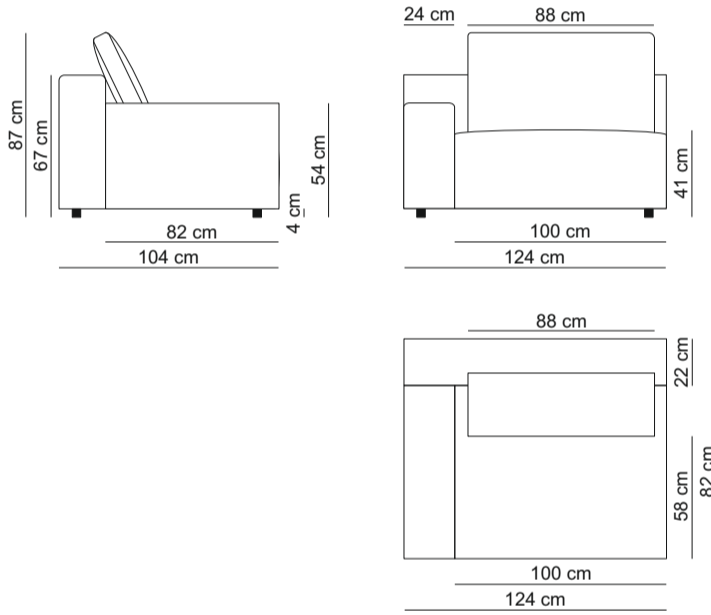

TECHNICAL DRAWINGS - CADIZ

1-seat without arms / 10SN

1-seat 1 arm L / 10SL

1,5-seat without arms / 15SN

1,5-seat 1 arm L / 15SL

Longchair small 1 arm L / LCSL

Longchair 1 arm L / LCHL

45 corner small without arms / 45CSN