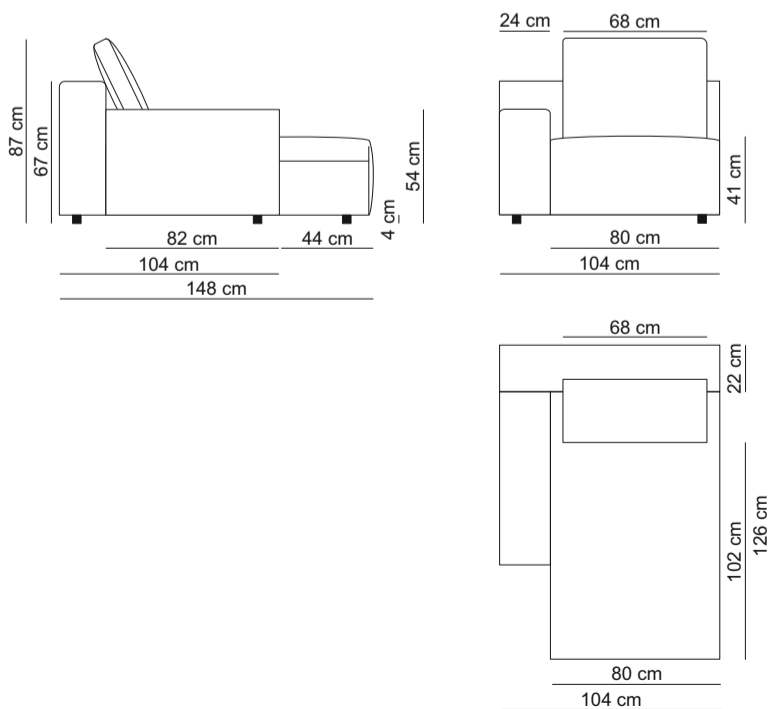

TECHNICAL DRAWINGS - CADIZ

1-seat without arms / 10SN

1-seat 1 arm L / 10SL

1,5-seat without arms / 15SN

1,5-seat 1 arm L / 15SL

Longchair small 1 arm L / LCSL

Longchair 1 arm L / LCHL

45 corner small without arms / 45CSN