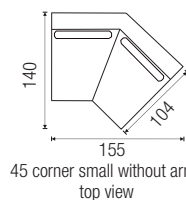

CADIZ / W x H x D sitting height: 41

**Passe
Partout**

ROMP

dragende delen uit beuk en/of gelaagd hardhout

ONDERVERING

metalen zigzagvering afgedekt met drukverdelers uit polyestervlies

ZITKUSSEN

RÜCKKUSSEN

SIERKUSSENS

sierkussens Q43P met dacronvezels

OPTIES

OPGELET

CARCASSE

structure portante en hêtre et/ou panneau stratifié hyperrésistant

GARNI SUR

ressorts en zigzag avec nappage polyester

COUSSIN D'ASSISE

COUSSINS DE DOS

bâtonnets de mousse et plumes dans rembourrage compartimenté

COUSSINS DECO

coussins deco Q43P avec des fibres de dacron

OPTIONS

ATTENTION

FRAME

SUSPENSION

zigzag springs covered with polyester layer

SITTING PILLOW

BACK PILLOW

SCATTER PILLOWS

scatter pillows Q43P with polyester fibers

OPTIONS

ATTENTION

GESTELL

Tragende Teile: Buche und/oder geschichtetes Hartholz

UNTERFEDERUNG

Wellenfederen mit Polyestervliesabdeckung

SITZKISSEN

RÜCKENKISSEN

Schaumstoffstäbchen und Faserbällchen im Kissen in Kassettensteppung

ZIERKUSSENS

Zierkissen Q43P mit Dacronfasern

OPTIONEN

ACHTUNG

Elemente ohne Armlehne sind nicht als Abschlussselement entworfen