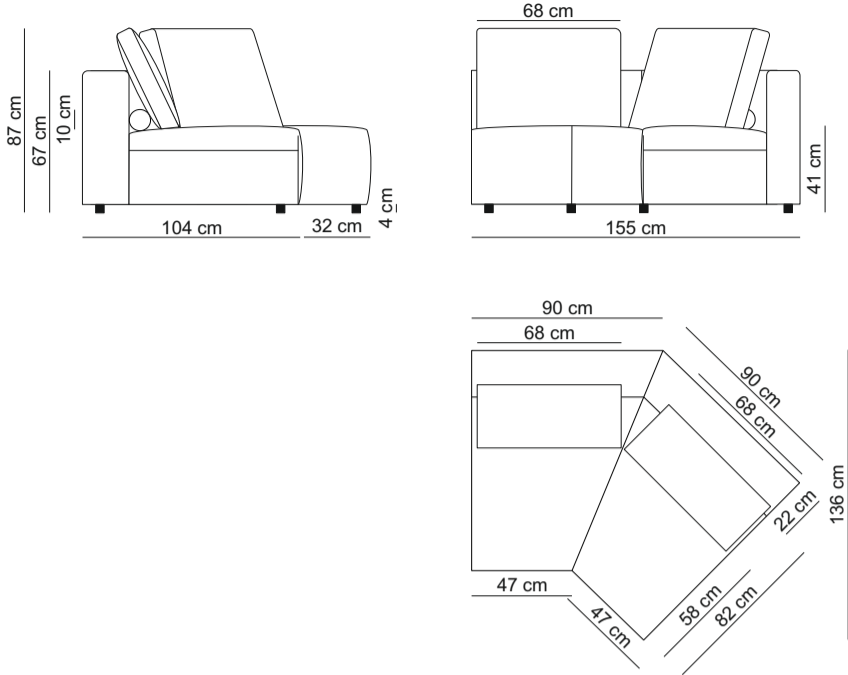

TECHNICAL DRAWINGS - CADIZ

1-seat without arms / 10SN

1-seat 1 arm L / 10SL

1,5-seat without arms / 15SN

1,5-seat 1 arm L / 15SL

Longchair small 1 arm L / LCSL

Longchair 1 arm L / LCHL

45 corner small without arms / 45CSN