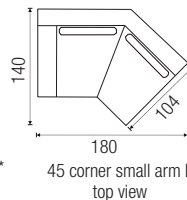

CADIZ / W x H x D sitting height: 41

**Passe
Partout**

ROMP

dragende delen uit beuk en/of gelaagd hardhout

ONDERVERING

metalen zigzagvering afgedekt met drukverdelers uit polyestervlies

ZITKUSSEN

RÜCKKUSSEN

SIERKUSSENS

sierkussens Q43P met dacronvezels

OPTIES

OPGELET

CARCASSE

structure portante en hêtre et/ou panneau stratifié hyperrésistant

GARNI SUR

ressorts en zigzag avec nappage polyester

COUSSIN D'ASSISE

COUSSINS DE DOS

bâtonnets de mousse et plumes dans rembourrage compartimenté

COUSSINS DECO

coussins deco Q43P avec des fibres de dacron

OPTIONS

ATTENTION

FRAME

SUSPENSION

zigzag springs covered with polyester layer

SITTING PILLOW

BACK PILLOW

SCATTER PILLOWS

scatter pillows Q43P with polyester fibers

OPTIONS

ATTENTION

GESTELL

Tragende Teile: Buche und/oder geschichtetes Hartholz

UNTERFEDERUNG

Wellenfederen mit Polyestervliesabdeckung

SITZKISSEN

RÜCKENKISSEN

Schaumstoffstäbchen und Faserbällchen im Kissen in Kassettensteppung

ZIERKUSSENS

Zierkissen Q43P mit Dacronfasern

OPTIONEN

ACHTUNG

Elemente ohne Armlehne sind nicht als Abschlussselement entworfen