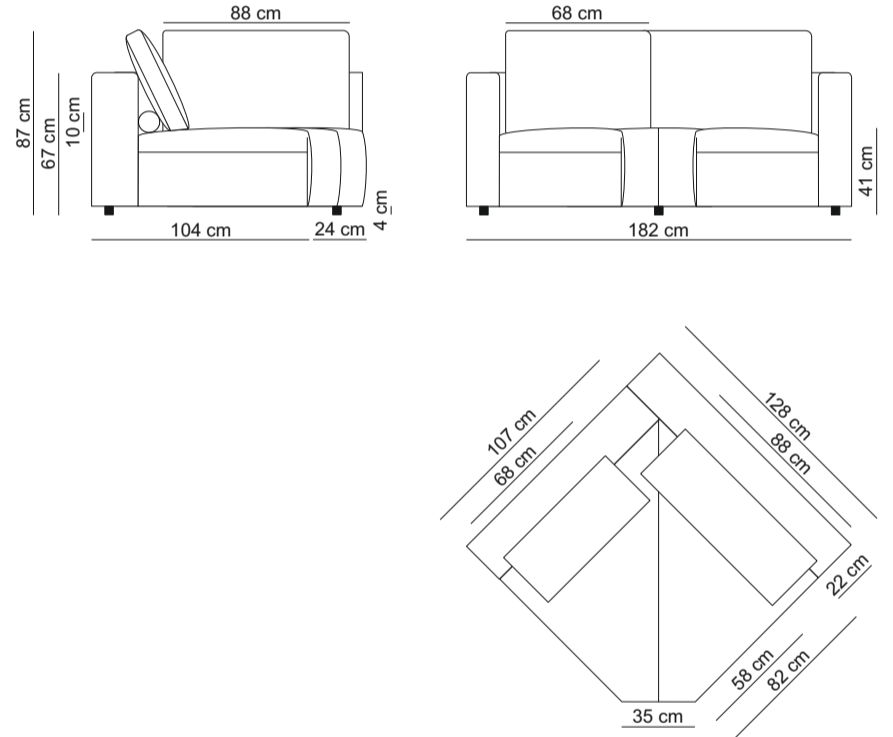

Corner square / 90SQU