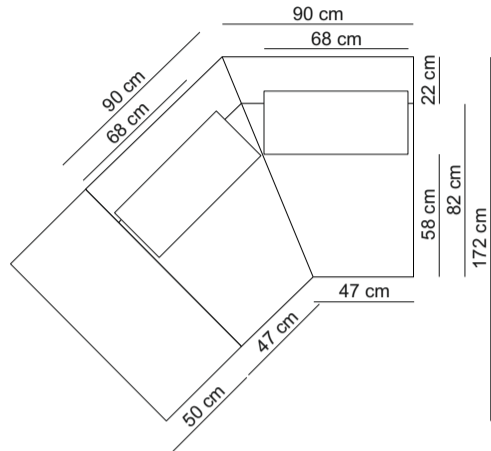

45 corner small arm L
top view

45 corner small arm R
top view

45 corner small without arms
top view

45 corner large arm L*
210x87x150

45 corner large arm R*
210x87x150

45 corner large without arms*
185x87x150

Corner square*
128x87x128

128
Corner square
top view

Terminal small L*
190x87x170

Terminal small R*
190x87x170

Terminal large L*
220x87x190

Terminal large R*
220x87x190

Terminal small L
top view

Terminal small R
top view

TECHNICAL DRAWINGS - CADIZ

1-seat without arms / 10SN

1-seat 1 arm L / 10SL

1,5-seat without arms / 15SN

1,5-seat 1 arm L / 15SL

Longchair small 1 arm L / LCSL

Longchair 1 arm L / LCHL

45 corner small without arms / 45CSN

45 corner small 1 arm L / 45CSAL

45 corner large without arms / 45CLN

Corner square / 90SQU

45 corner large 1 arm L / 45CLAL

Terminal small L / TESL

Terminal large L / TELL

Scatter pillow / Q43P

Pouf / POU