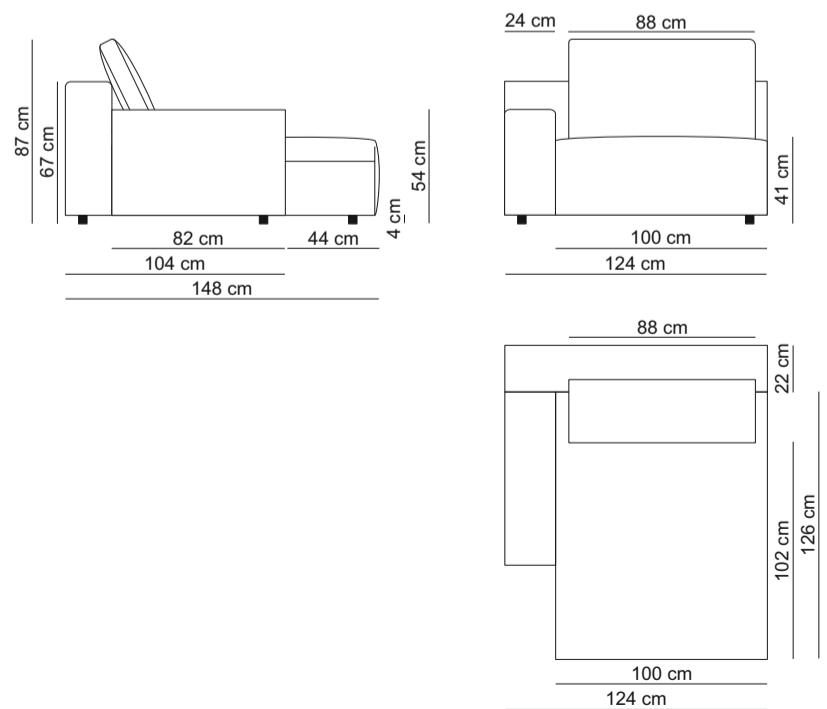

TECHNICAL DRAWINGS - CADIZ

1-seat without arms / 10SN

1-seat 1 arm L / 10SL

1,5-seat without arms / 15SN

1,5-seat 1 arm L / 15SL

Longchair small 1 arm L / LCSL

Longchair 1 arm L / LCHL

45 corner small without arms / 45CSN