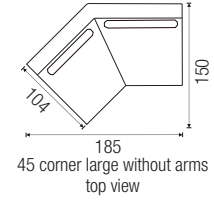

45 corner small without arms
top view