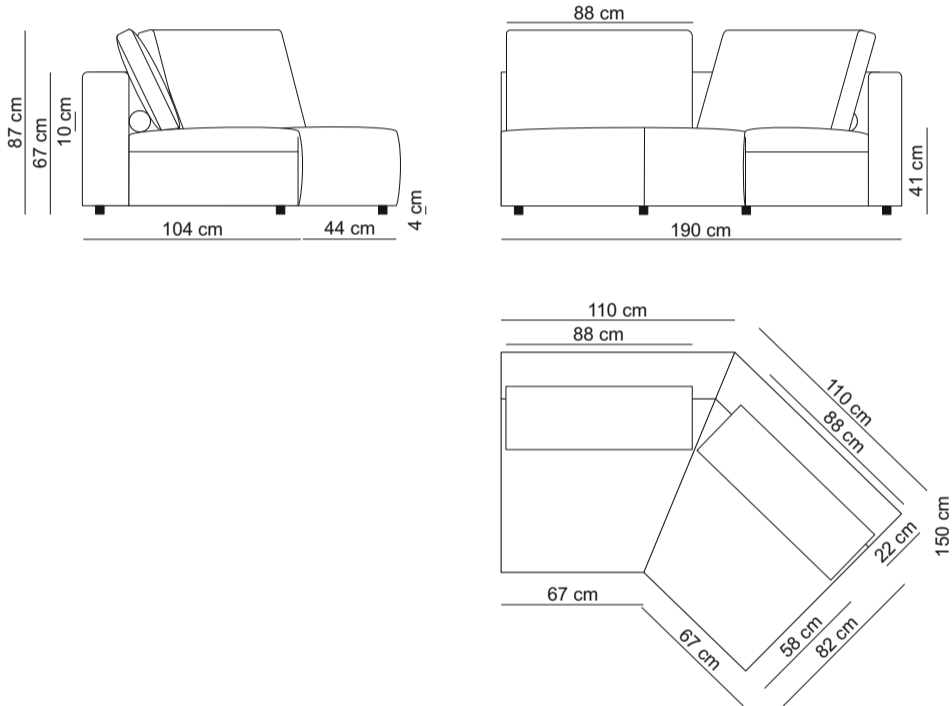

45 corner large without arms / 45CLN