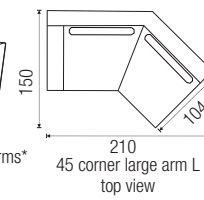

45 corner small arm L
top view