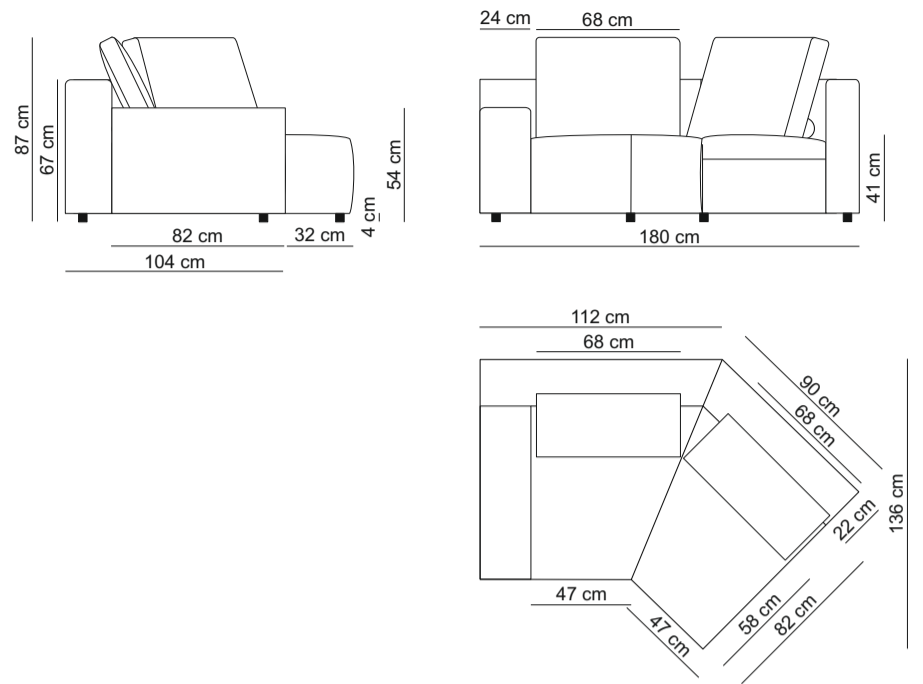

45 corner small 1 arm L / 45CSAL