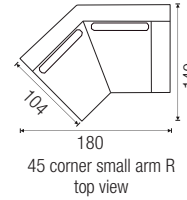

CADIZ / W x H x D sitting height: 41

**Passe
Partout**

ROMP

dragende delen uit beuk en/of gelaagd hardhout

ONDERVERING

metalen zigzagvering afgedekt met drukverdelers uit polyestervlies

ZITKUSSEN

RÜCKKUSSEN

SIERKUSSENS

sierkussens Q43P met dacronvezels

OPTIES

OPGELET

CARCASSE

structure portante en hêtre et/ou panneau stratifié hyperrésistant

GARNI SUR

ressorts en zigzag avec nappage polyester

COUSSIN D'ASSISE

COUSSINS DE DOS

bâtonnets de mousse et plumes dans rembourrage compartimenté

COUSSINS DECO

coussins deco Q43P avec des fibres de dacron

OPTIONS

ATTENTION

FRAME

SUSPENSION

zigzag springs covered with polyester layer

SITTING PILLOW

BACK PILLOW

SCATTER PILLOWS

scatter pillows Q43P with polyester fibers

OPTIONS

ATTENTION

GESTELL

Tragende Teile: Buche und/oder geschichtetes Hartholz

UNTERFEDERUNG

Wellenfederen mit Polyestervliesabdeckung

SITZKISSEN

RÜCKENKISSEN

Schaumstoffstäbchen und Faserbällchen im Kissen in Kassettensteppung

ZIERKUSSENS

Zierkissen Q43P mit Dacronfasern

OPTIONEN

ACHTUNG

Elemente ohne Armlehne sind nicht als Abschlussselement entworfen