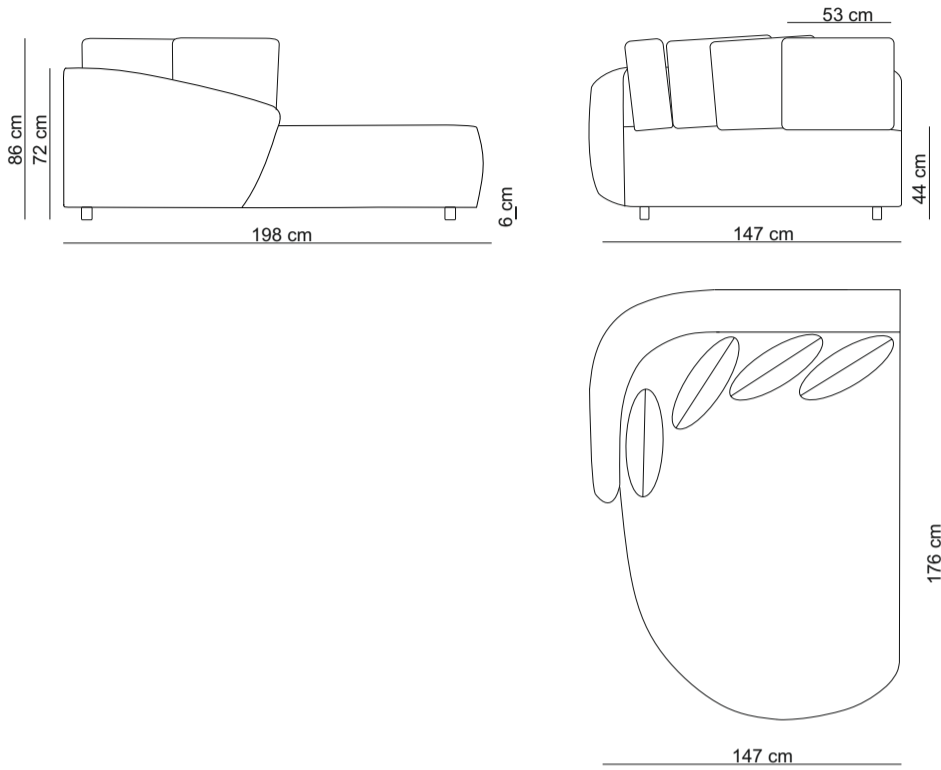

TECHNICAL DRAWINGS - MOSTERA

1-seat without arm / 10SN

1,5-seat without arm / 15SN

1-seat arm L / 10SL

1,5-seat arm L / 15SL

Longchair small arm L / LCSL

Longchair arm L / LCHL

Lovely arm L / LOVL