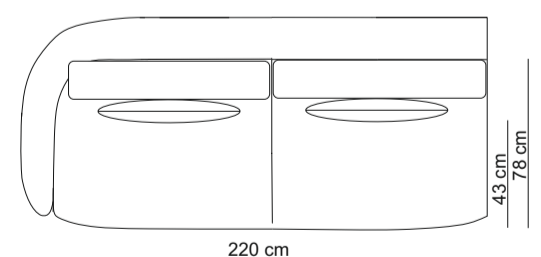

3,5-seat arm L / 35SL