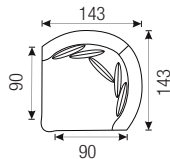

Lovely R*
147x86x198

Bubble corner top view