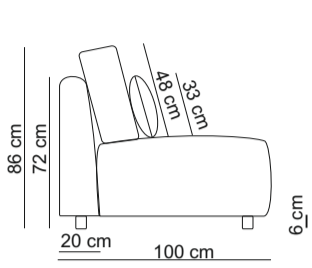

TECHNICAL DRAWINGS - MOSTERA

1-seat without arm / 10SN