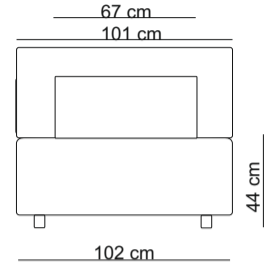

1,5-seat without arm / 15SN