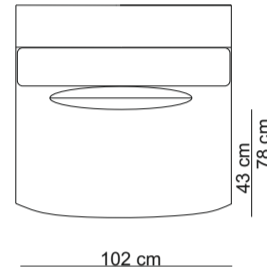

TECHNICAL DRAWINGS - MOSTERA

1-seat without arm / 10SN

1,5-seat without arm / 15SN

1-seat arm L / 10SL

1,5-seat arm L / 15SL

Longchair small arm L / LCSL

Longchair arm L / LCHL

Lovely arm L / LOVL