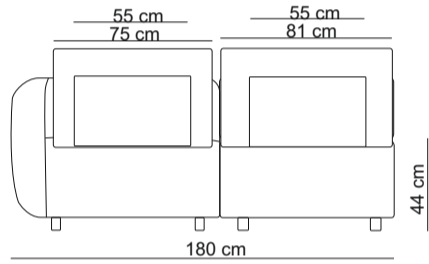

TECHNICAL DRAWINGS - MOSTERA

1-seat without arm / 10SN

1,5-seat without arm / 15SN

1-seat arm L / 10SL

1,5-seat arm L / 15SL

Longchair small arm L / LCSL

Longchair arm L / LCHL

Lovely arm L / LOVL

Bubble corner/ BUB

Corner/ COR

Intermedium pouf small / POUINTS

Intermedium pouf / POUINT

Pouf / POU

End pouf L / POUENDL

3-seat without arms / 30SN

3-seat arm L / 30SL