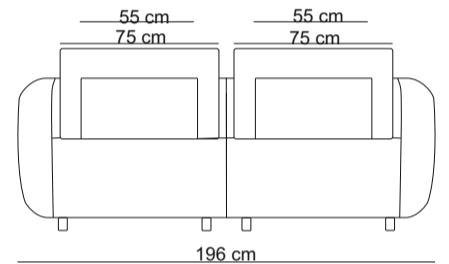

3-seat / 30S2