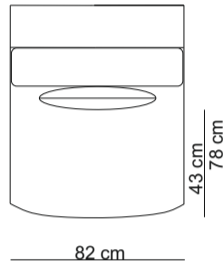

TECHNICAL DRAWINGS - MOSTERA

1-seat without arm / 10SN