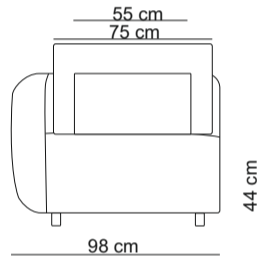

MOSTERA

W x H x D
sitting height: 44

Passe
Partout®

1-seat arm L
98x86x100

1-seat arm R
98x86x100

1-seat without arms
82x86x100

Pouf
100x44x102

Intermedium pouf
100x44x102

3,5-seat arm R
220x86x100

3,5-seat without arms
204x86x100

Lovely L*
147x86x198

Lovely R*
147x86x198

Lovely top view

Bermuda corner
264x86x170

Bermuda corner top view

Bubble corner*
143x86x143

TECHNICAL DRAWINGS - MOSTERA

1-seat without arm / 10SN

1,5-seat without arm / 15SN

1-seat arm L / 10SL

1,5-seat arm L / 15SL

Longchair small arm L / LCSL

Longchair arm L / LCHL

Lovely arm L / LOVL