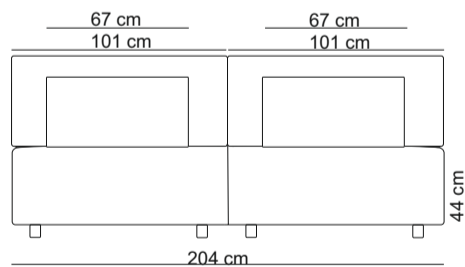

3,5-seat without arms / 35SN