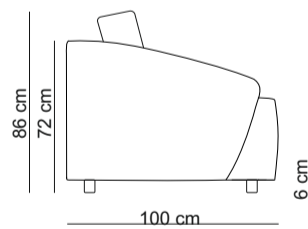

3,5-seat arm L / 35SL