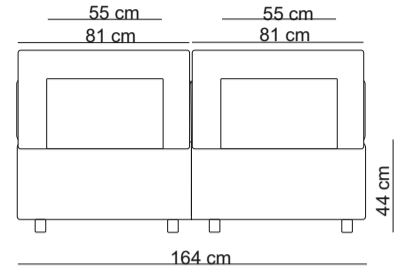

3-seat without arms / 30SN