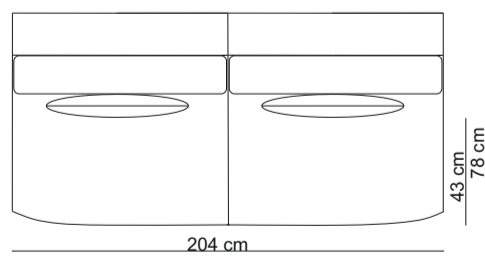

3,5-seat without arms / 35SN