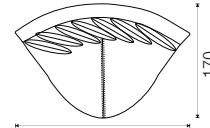

3,5-seat without arms
204x86x100

Bermuda corner top view