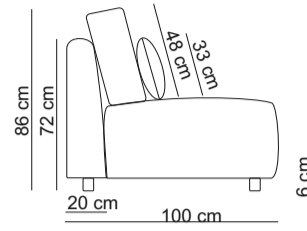

TECHNICAL DRAWINGS - MOSTERA

1-seat without arm / 10SN

1,5-seat without arm / 15SN

1-seat arm L / 10SL

1,5-seat arm L / 15SL

Longchair small arm L / LCSL

Longchair arm L / LCHL

Lovely arm L / LOVL

Bubble corner/ BUB

Corner/ COR

Intermedium pouf small / POUINTS

Intermedium pouf / POUINT

Pouf / POU

End pouf L / POUENDL

3-seat without arms / 30SN

3-seat arm L / 30SL