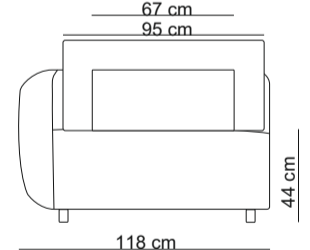

3,5-seat arm R
220x86x100

3,5-seat without arms
204x86x100

Lovely L*
147x86x198

Lovely R*
147x86x198

Lovely top view

Bermuda corner
264x86x170

Bermuda corner top view

Bubble corner*
143x86x143

TECHNICAL DRAWINGS - MOSTERA

1-seat without arm / 10SN

1,5-seat without arm / 15SN

1-seat arm L / 10SL

1,5-seat arm L / 15SL

Longchair small arm L / LCSL

Longchair arm L / LCHL

Lovely arm L / LOVL