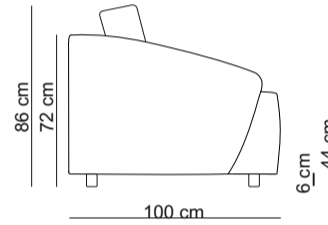

3-seat / 30S2