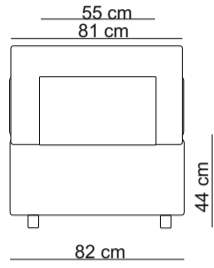

TECHNICAL DRAWINGS - MOSTERA

1-seat without arm / 10SN