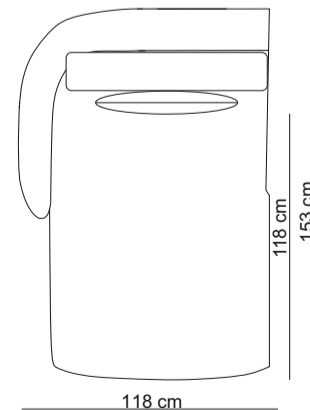

TECHNICAL DRAWINGS - MOSTERA

1-seat without arm / 10SN

1,5-seat without arm / 15SN

1-seat arm L / 10SL

1,5-seat arm L / 15SL

Longchair small arm L / LCSL

Longchair arm L / LCHL

Lovely arm L / LOVL