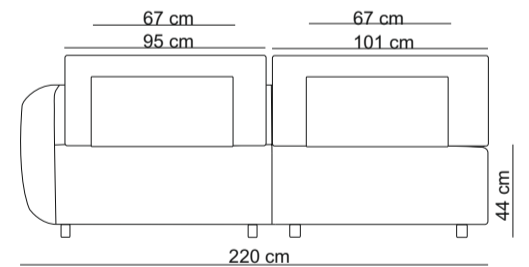

3,5-seat arm L / 35SL