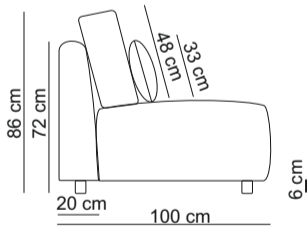

3,5-seat without arms / 35SN