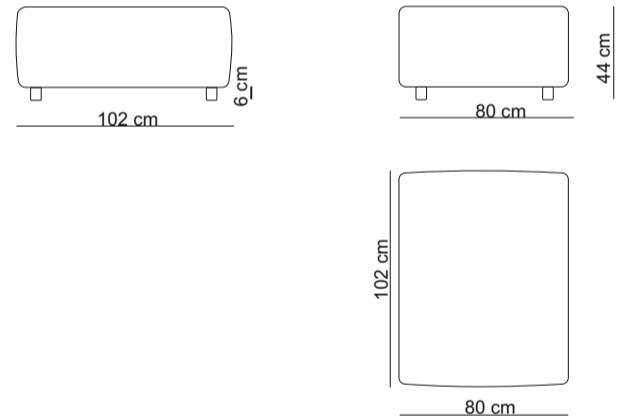

Intermedium pouf small / POUINTS