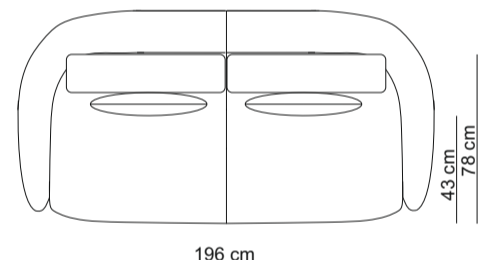

3-seat / 30S2