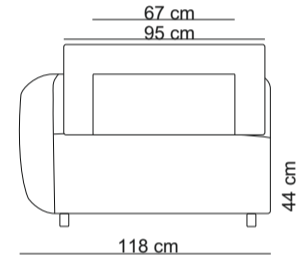

MOSTERA

W x H x D
sitting height: 44

Passe
Partout®

1-seat arm L
98x86x100

1-seat arm R
98x86x100

1-seat without arms
82x86x100

Pouf
100x44x102

Intermedium pouf
100x44x102

3,5-seat arm R
220x86x100

3,5-seat without arms
204x86x100

Lovely L*
147x86x198

Lovely R*
147x86x198

Lovely top view

Bermuda corner
264x86x170

Bermuda corner top view

Bubble corner*
143x86x143

TECHNICAL DRAWINGS - MOSTERA

1-seat without arm / 10SN

1,5-seat without arm / 15SN

1-seat arm L / 10SL

1,5-seat arm L / 15SL

Longchair small arm L / LCSL

Longchair arm L / LCHL

Lovely arm L / LOVL