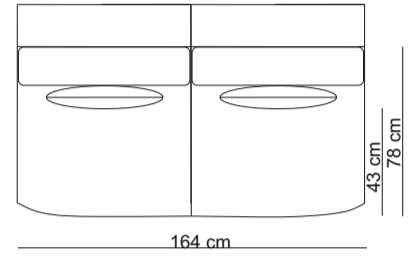

TECHNICAL DRAWINGS - MOSTERA

1-seat without arm / 10SN

1,5-seat without arm / 15SN

1-seat arm L / 10SL

1,5-seat arm L / 15SL

Longchair small arm L / LCSL

Longchair arm L / LCHL

Lovely arm L / LOVL

Bubble corner/ BUB

Corner/ COR

Intermedium pouf small / POUINTS

Intermedium pouf / POUINT

Pouf / POU

End pouf L / POUENDL

3-seat without arms / 30SN

3-seat arm L / 30SL