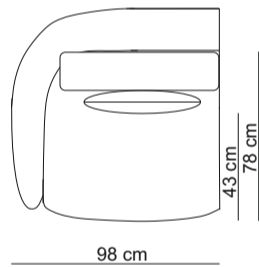

MOSTERA

W x H x D
sitting height: 44

Passe
Partout®

1-seat arm L
98x86x100

1-seat arm R
98x86x100

1-seat without arms
82x86x100

Pouf
100x44x102

Intermedium pouf
100x44x102

TECHNICAL DRAWINGS - MOSTERA

1-seat without arm / 10SN

1,5-seat without arm / 15SN

1-seat arm L / 10SL

1,5-seat arm L / 15SL

Longchair small arm L / LCSL

Longchair arm L / LCHL

Lovely arm L / LOVL