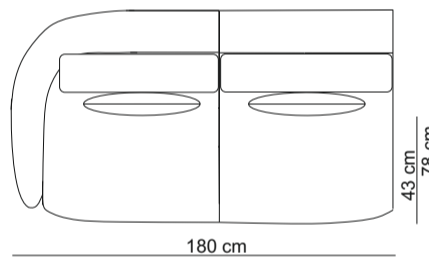

TECHNICAL DRAWINGS - MOSTERA

1-seat without arm / 10SN

1,5-seat without arm / 15SN

1-seat arm L / 10SL

1,5-seat arm L / 15SL

Longchair small arm L / LCSL

Longchair arm L / LCHL

Lovely arm L / LOVL

Bubble corner/ BUB

Corner/ COR

Intermedium pouf small / POUINTS

Intermedium pouf / POUINT

Pouf / POU

End pouf L / POUENDL

3-seat without arms / 30SN

3-seat arm L / 30SL