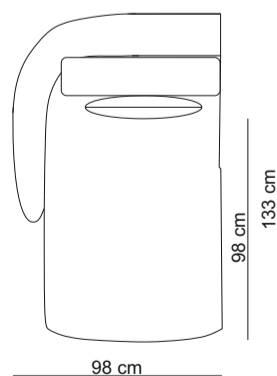

TECHNICAL DRAWINGS - MOSTERA

1-seat without arm / 10SN

1,5-seat without arm / 15SN

1-seat arm L / 10SL

1,5-seat arm L / 15SL

Longchair small arm L / LCSL

Longchair arm L / LCHL

Lovely arm L / LOVL

Bubble corner/ BUB

Corner/ COR

Intermedium pouf small / POUINTS

Intermedium pouf / POUINT

Pouf / POU

End pouf L / POUENDL

3-seat without arms / 30SN

3-seat arm L / 30SL