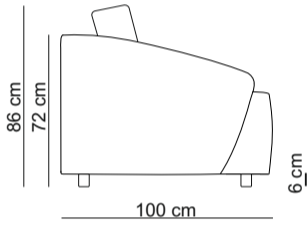

TECHNICAL DRAWINGS - MOSTERA

1-seat without arm / 10SN

1,5-seat without arm / 15SN

1-seat arm L / 10SL

1,5-seat arm L / 15SL

Longchair small arm L / LCSL

Longchair arm L / LCHL

Lovely arm L / LOVL

Bubble corner/ BUB

Corner/ COR

Intermedium pouf small / POUINTS

Intermedium pouf / POUINT

Pouf / POU

End pouf L / POUENDL

3-seat without arms / 30SN

3-seat arm L / 30SL