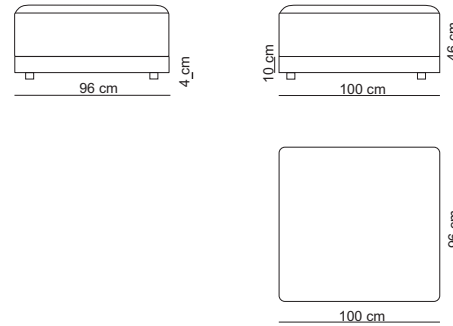

End pouf / POUEND