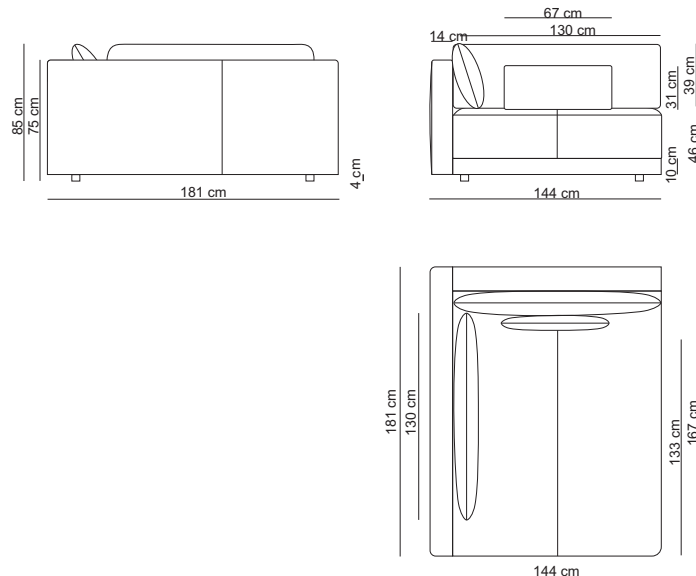

### 3,5-seat terminal arm L / 35SLTER

1,5-seat corner L / 15SCORL

2-seat corner L / 20SCORL

3,5-seat corner L / 35SCORL

Bob corner L / BOBCORL

Banana 1-seat / BAN10SN

Banana 2-seat / BAN20SN

Banana 3-seat / BAN30SN