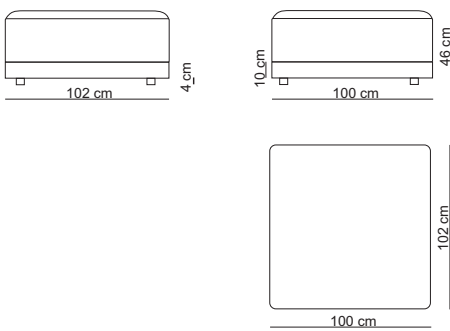

Pouf / POU

Small Pillow / Q43C