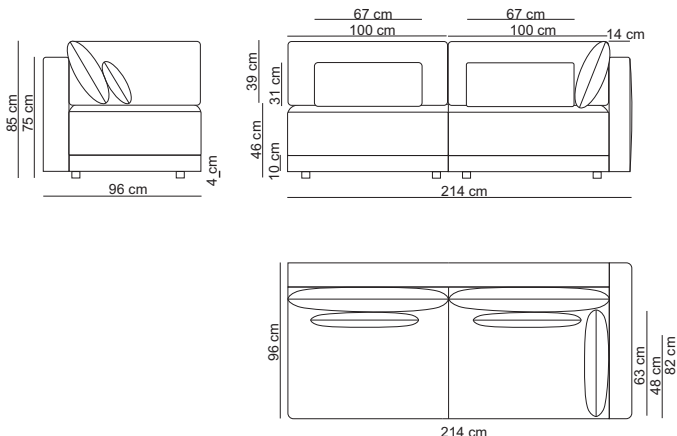

### 3,5-seat terminal arm L / 35SLTER

1,5-seat corner L / 15SCORL

2-seat corner L / 20SCORL

3,5-seat corner L / 35SCORL

Bob corner L / BOBCORL

Banana 1-seat / BAN10SN

Banana 2-seat / BAN20SN

Banana 3-seat / BAN30SN