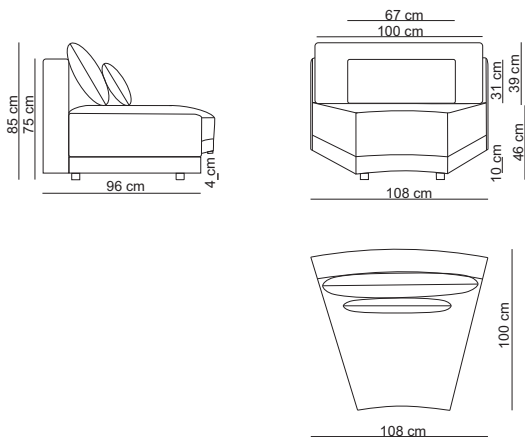

### 3,5-seat terminal arm L / 35SLTER

1,5-seat corner L / 15SCORL

2-seat corner L / 20SCORL

3,5-seat corner L / 35SCORL

Bob corner L / BOBCORL

Banana 1-seat / BAN10SN

Banana 2-seat / BAN20SN

Banana 3-seat / BAN30SN