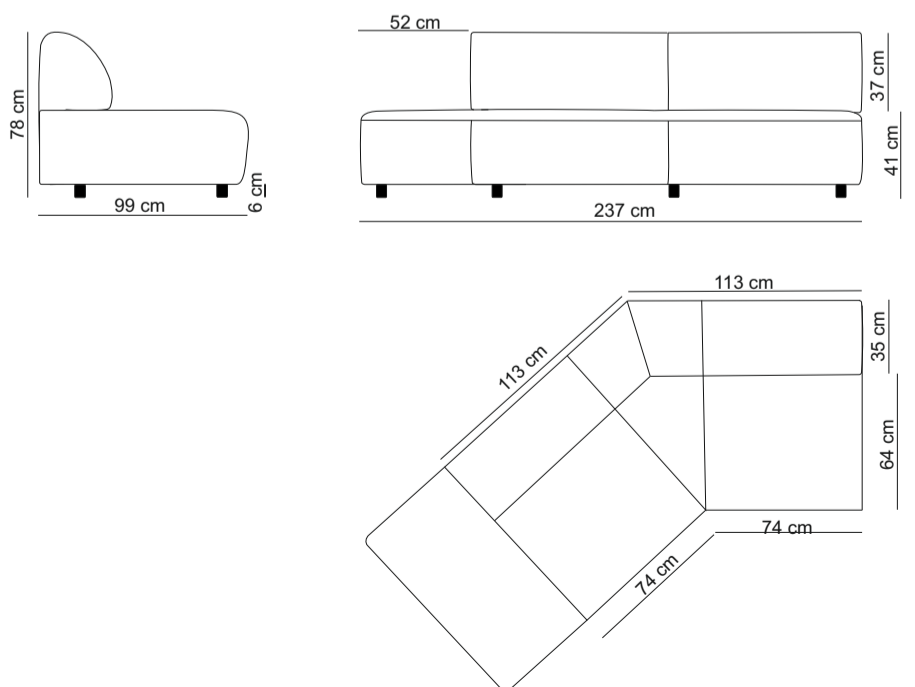

Terminal large L /TELL