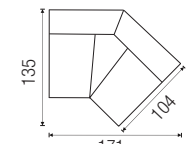

45 corner small without arms
top view