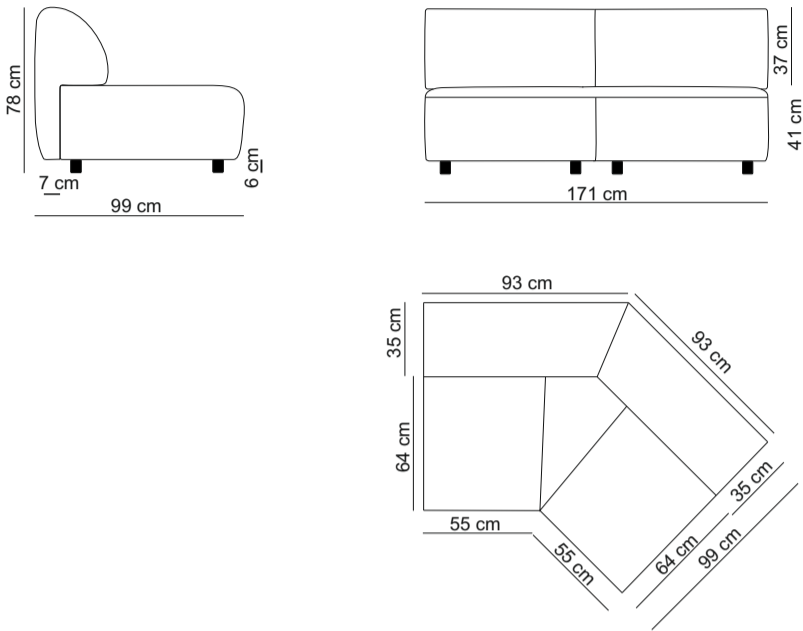

SAKI / W x H x D sitting height: 41

Passe Partout®

1-seat arm L
116x76x97

1-seat arm R
116x76x97

1-seat without arms
83x76x97

End pouf L
98x41x103

End pouf R
98x41x103

1,5-seat arm L
136x76x97

45 corner small arm L
top view

45 corner small arm R
top view

45 corner small without arms
top view

45 corner large arm L*
224x76x149

45 corner large arm R*
224x76x149

45 corner large without arms*
205x76x149

1-seat arm L / 10SL

1,5-seat without arms / 15SN

1,5-seat arm L / 15SL

Longchair small arm L / LCSL

Longchair arm L / LCHL

45 corner small without arm /45CSN

45 corner small arm L /45CSAL

45 corner large without arm /45CLN