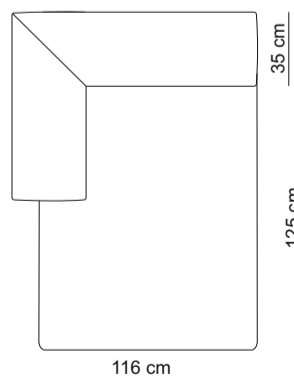

SAKI / W x H x D sitting height: 41

Passe Partout®

1-seat arm L
116x76x97

1-seat arm R
116x76x97

1-seat without arms
83x76x97

End pouf L
98x41x103

End pouf R
98x41x103

1,5-seat arm L
136x76x97

45 corner small arm L
top view

45 corner small arm R
top view

45 corner small without arms
top view

45 corner large arm L*
224x76x149

45 corner large arm R*
224x76x149

45 corner large without arms*
205x76x149

1-seat arm L / 10SL

1,5-seat without arms / 15SN

1,5-seat arm L / 15SL

Longchair small arm L / LCSL

Longchair arm L / LCHL

45 corner small without arm /45CSN

45 corner small arm L /45CSAL

45 corner large without arm /45CLN