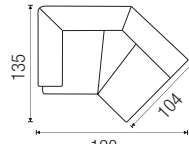

45 corner small without arms*
171x76x135

45 corner small arm L
top view