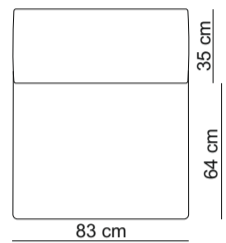

TECHNICAL DRAWINGS - SAKI

1-seat without arms / 10SN