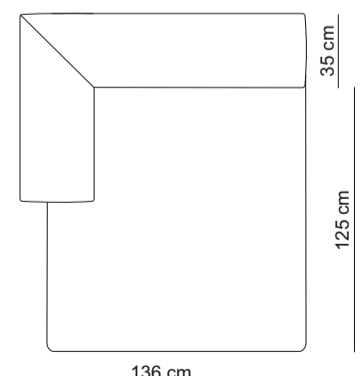

SAKI / W x H x D sitting height: 41

Passe Partout®

1-seat arm L
116x76x97

1-seat arm R
116x76x97

1-seat without arms
83x76x97

End pouf L
98x41x103

End pouf R
98x41x103

1,5-seat arm L
136x76x97

45 corner small arm L
top view

45 corner small arm R
top view

45 corner small without arms
top view

45 corner large arm L*
224x76x149

45 corner large arm R*
224x76x149

45 corner large without arms*
205x76x149

1-seat arm L / 10SL

1,5-seat without arms / 15SN

1,5-seat arm L / 15SL

Longchair small arm L / LCSL

Longchair arm L / LCHL

45 corner small without arm /45CSN

45 corner small arm L /45CSAL

45 corner large without arm /45CLN