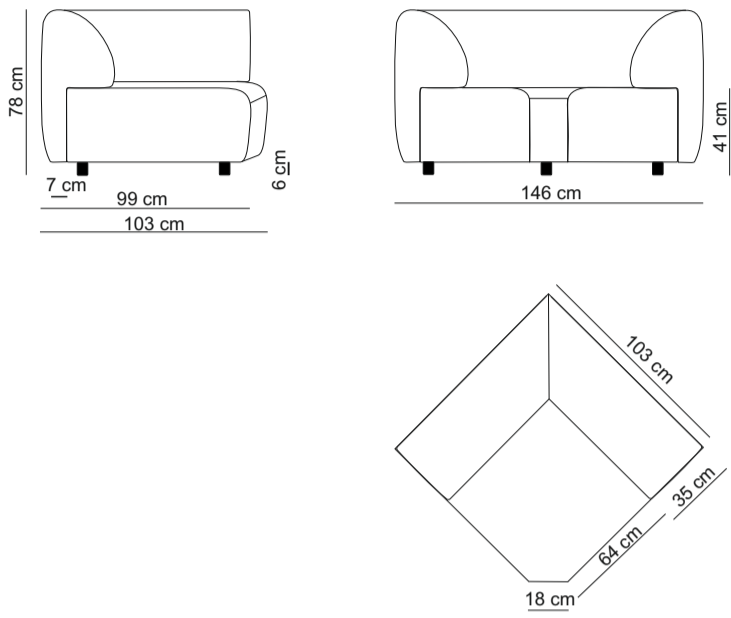

SAKI / W x H x D sitting height: 41

Passe Partout®

1-seat arm L
116x76x97

1-seat arm R
116x76x97

1-seat without arms
83x76x97

End pouf L
98x41x103

End pouf R
98x41x103

1,5-seat arm L
136x76x97

45 corner small arm L
top view

45 corner small arm R
top view

45 corner small without arms
top view

45 corner large arm L*
224x76x149

45 corner large arm R*
224x76x149

45 corner large without arms*
205x76x149

45 corner large arm L /45CLAL

Terminal small L /TESL

Terminal large L /TELL

Corner square /90SQU

End pouf L / POUENDL

Intermedium pouf / POUINT

Pouf / POU