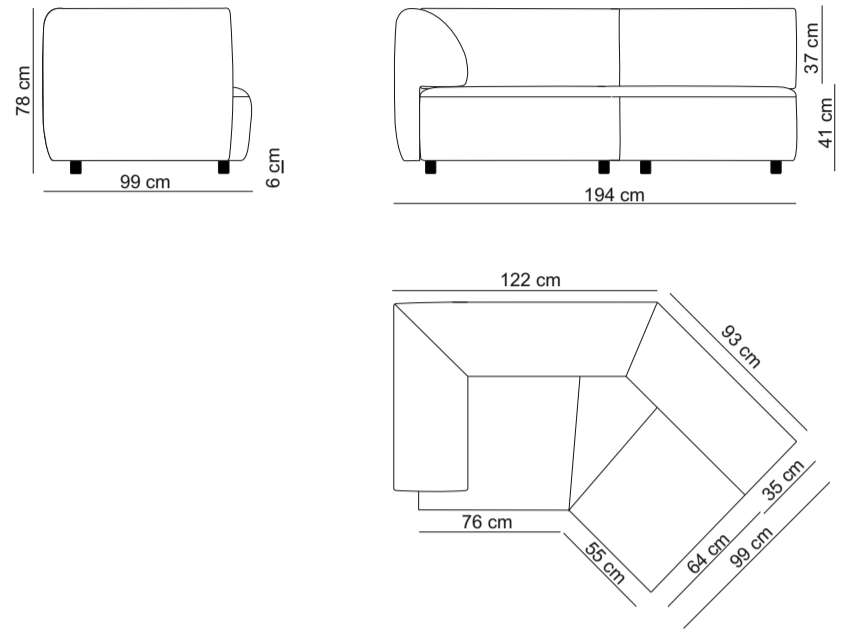

SAKI / W x H x D sitting height: 41

Passe Partout®

1-seat arm L
116x76x97

1-seat arm R
116x76x97

1-seat without arms
83x76x97

End pouf L
98x41x103

End pouf R
98x41x103

1,5-seat arm L
136x76x97

45 corner small arm L
top view

45 corner small arm R
top view

45 corner small without arms
top view

45 corner large arm L*
224x76x149

45 corner large arm R*
224x76x149

45 corner large without arms*
205x76x149

1-seat arm L / 10SL

1,5-seat without arms / 15SN

1,5-seat arm L / 15SL

Longchair small arm L / LCSL

Longchair arm L / LCHL

45 corner small without arm /45CSN

45 corner small arm L /45CSAL

45 corner large without arm /45CLN