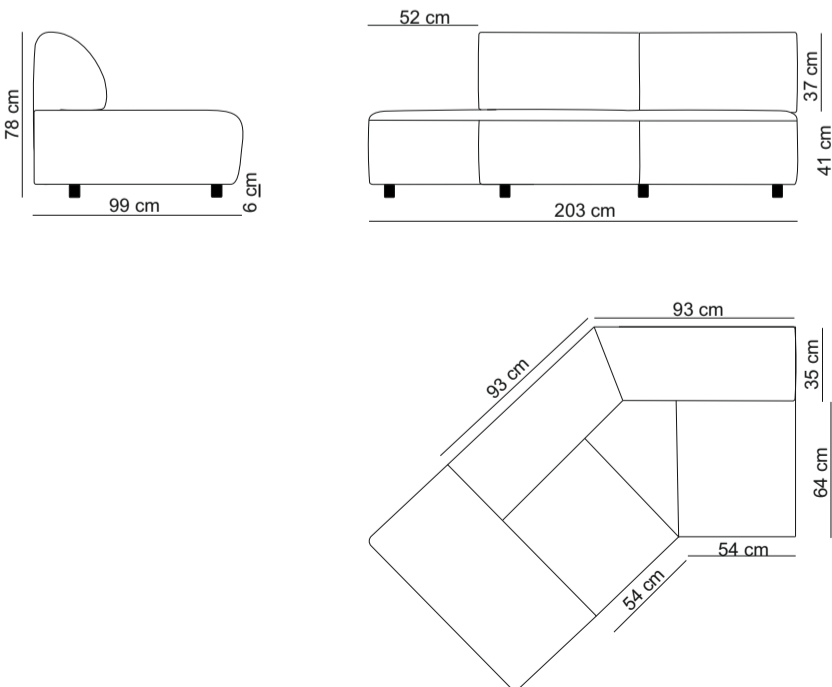

Terminal small L /TESL