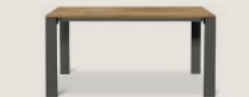

Extendable table with a painted metal base, featuring the Crono extension system. The tabletop is available in both rectangular and barrel shapes, offered in a variety of materials: textured finishes, ceramic and printed glass.

Evolution 172

Strong
Solo fisso Fixed Only 106

Movida
Solo Allungabile Extendable Only 176

Oliver
Solo Allungabile Extendable Only 138

Elica
Solo Allungabile Extendable Only 150

Resort
Solo Allungabile Extendable Only 156