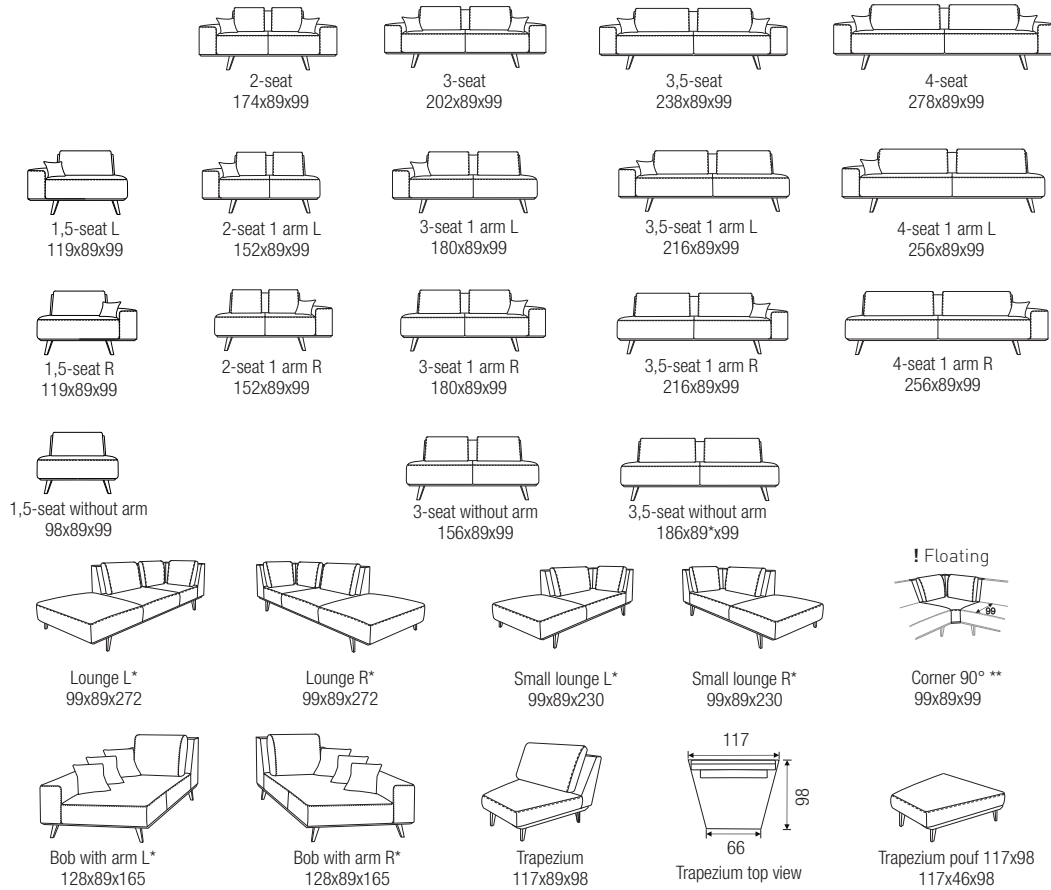

ZICO W x H x D sitting height: 46

Passe Partout

SITTING OPTIONS

Standard	Option	Option
Type: 618 (Zico) 5,5x20,5 (beech, colours see options)	Type: 759 (Zico) 22,5x86 (lacquered steel black)	Type: 452 (Pich) 18x88 (lacquered steel black)

ROMP

ONDERVERING

metalen rooster

ZITKUSSEN

RUGKUSSEN

ARMKUSSEN

POOTJES

type 618 (Zico) - beuk

OPTIES

OPGELET

CARCASSE

GARNI SUR

grille métallique

COUSSIN D'ASSISE

COUSSIN DE DOS

mousse HR 23 kg/m³ avec un coussin compartimenté
de plumes et bâtonnets de mousse

COUSSIN ACCOUDOIR

PIEDS

type 618 (Zico) - hêtre

OPTIONS

ATTENTION

FRAME

metal seatframe
supporting parts of back and arms
made out of beech and/or layered hardwood

SUSPENSION

metal grid

SITTING PILLOW

BACK PILLOW

HR foam 23 kg/m³ with a compartmented cushion
filled with feathers and foam sticks

ARM PILLOW

FEET

type 618 (Zico) - beech

OPTIONS

ATTENTION

GESTELL

Metallsitzrahmen
Tragende Teile der Rückenlehne und Armlehne:
Buche und/oder geschichtetes Hartholz

UNTERFEDERUNG

metalles Gitter

SITZKUSSEN

RÜCKENFÜLLUNG

HR Schaum 23 kg/m³ mit Kissen in Kassettensteppung,
gefüllt mit Daunenschaumstäbchen

ARMKUSSEN

FÜSSE

Typ 618 (Zico) - Buche

OPTIONEN

Sitzkussen Kombination von HR Schaum 35 kg/m³ und
hinausgeschoben Schaum "Memory Comfort"
* Sitzcomfort kann variieren durch Konstruktion
Füße auch lieferbar in Typ 759 (Zico) - lackiertes Metall
(schwarz)
Füße auch lieferbar in Typ 452 (Pich) - lackiertes Metall
(schwarz)
Füße in Buche:natural 01, tobacco 20, wenge 06,
grey 12, greige antique 11, anthracite 21 oder black 02
Eiche inner table: natural 24, tobacco 20, grey 26, anthracite
25 oder black 02

ACHTUNG

Elemente ohne Armlehne sind nicht als Abschlusslement
entworfen
**corner 90° kann nicht kombiniert werden mit bob, lounge,
pouf, trapezium, trapezium pouf und inner table