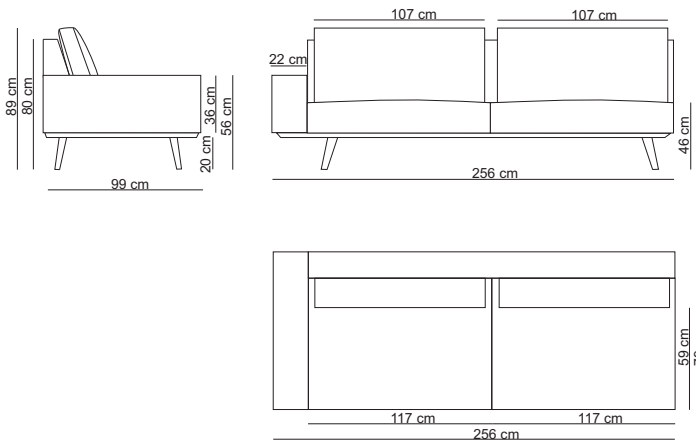

1,5-seat 1 arm L / 15SL

2- seat / 20S2

2- seat 1 arm L / 20SL

3-seat without arm / 30SN

3- seat 1 arm L / 30SL

3- seat / 30S2

3,5- seat without arm / 35SN

3,5-seat 1 arm L / 35SL

3,5-seat / 35S2

4- seat 1 arm L / 40SL

4- seat / 40S2

Small lounge L / LOSL

Lounge L / LOUL

Bob 1 arm L / BOBL

Corner 90° / 90C

Trapezium / TRAP