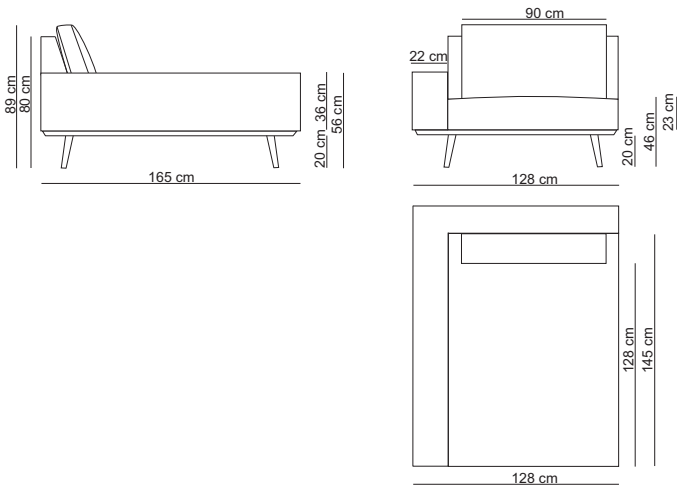

1,5-seat 1 arm L / 15SL

2- seat / 20S2

2- seat 1 arm L / 20SL

3-seat without arm / 30SN

3- seat 1 arm L / 30SL

3- seat / 30S2

3,5- seat without arm / 35SN

3,5-seat 1 arm L / 35SL

3,5-seat / 35S2

4- seat 1 arm L / 40SL

4- seat / 40S2

Small lounge L / LOSL

Lounge L / LOUL

Bob 1 arm L / BOBL

Corner 90° / 90C

Trapezium / TRAP