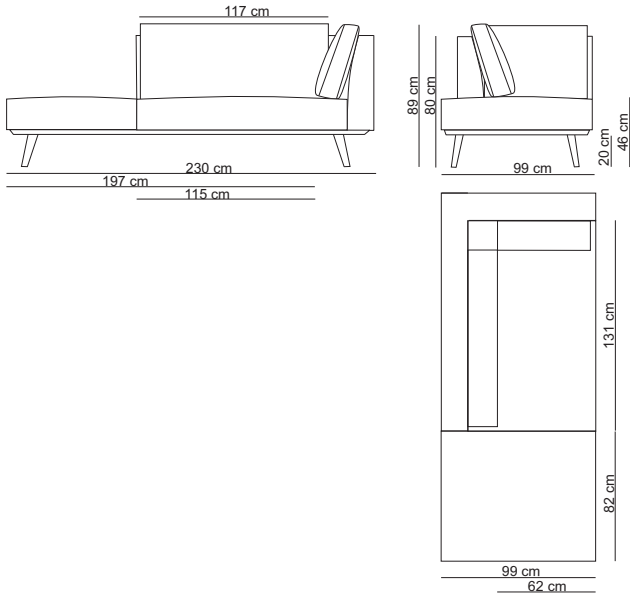

1,5-seat 1 arm L / 15SL

2- seat / 20S2

2- seat 1 arm L / 20SL

3-seat without arm / 30SN

3- seat 1 arm L / 30SL

3- seat / 30S2

3,5- seat without arm / 35SN

3,5-seat 1 arm L / 35SL

3,5-seat / 35S2

4- seat 1 arm L / 40SL

4- seat / 40S2

Small lounge L / LOSL

Lounge L / LOUL

Bob 1 arm L / BOBL

Corner 90° / 90C

Trapezium / TRAP

Trapezium pouf / TRAPPOU

Pouf 86x86 / POU8686

Inner table / ITA

Small Pillow / A43C