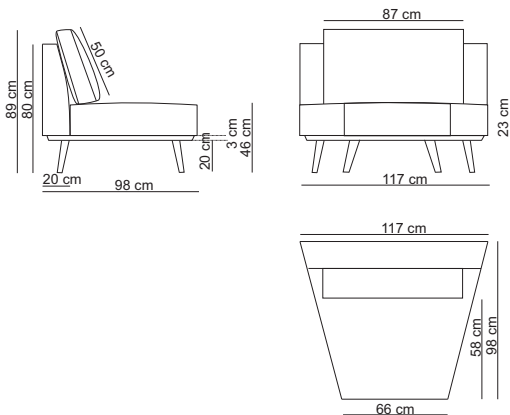

1,5-seat 1 arm L / 15SL

2- seat / 20S2

2- seat 1 arm L / 20SL

3-seat without arm / 30SN

3- seat 1 arm L / 30SL

3- seat / 30S2

3,5- seat without arm / 35SN

3,5-seat 1 arm L / 35SL

3,5-seat / 35S2

4- seat 1 arm L / 40SL

4- seat / 40S2

Small lounge L / LOSL

Lounge L / LOUL

Bob 1 arm L / BOBL

Corner 90° / 90C

Trapezium / TRAP