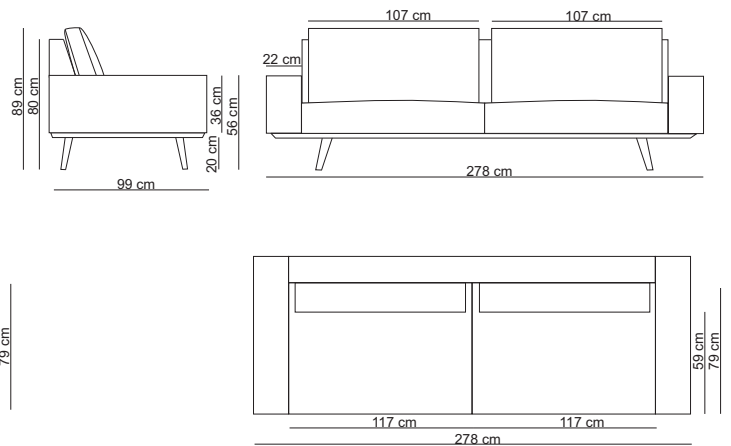

1,5-seat 1 arm L / 15SL

2- seat / 20S2

2- seat 1 arm L / 20SL

3-seat without arm / 30SN

3- seat 1 arm L / 30SL

3- seat / 30S2

3,5- seat without arm / 35SN

3,5-seat 1 arm L / 35SL

3,5-seat / 35S2

4- seat 1 arm L / 40SL

4- seat / 40S2

Small lounge L / LOSL

Lounge L / LOUL

Bob 1 arm L / BOBL

Corner 90° / 90C

Trapezium / TRAP