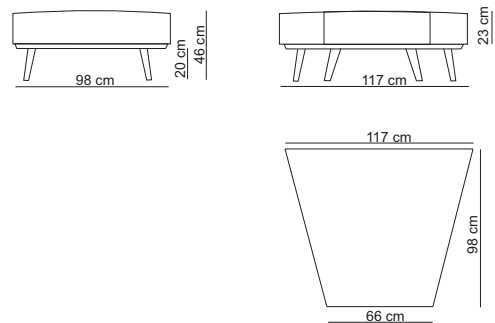

Inner table / ITA