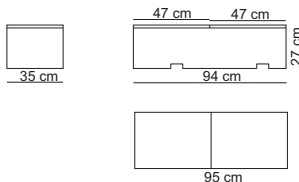

Small Pillow / A43C