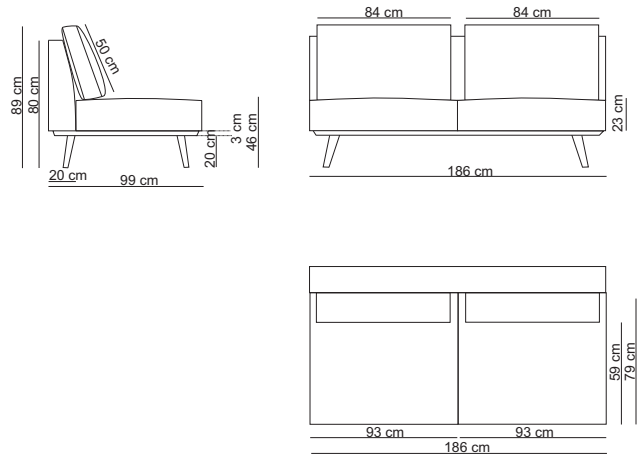

1,5-seat 1 arm L / 15SL

2- seat / 20S2

2- seat 1 arm L / 20SL

3-seat without arm / 30SN

3- seat 1 arm L / 30SL

3- seat / 30S2

3,5- seat without arm / 35SN

3,5-seat 1 arm L / 35SL

3,5-seat / 35S2

4- seat 1 arm L / 40SL

4- seat / 40S2

Small lounge L / LOSL

Lounge L / LOUL

Bob 1 arm L / BOBL

Corner 90° / 90C

Trapezium / TRAP