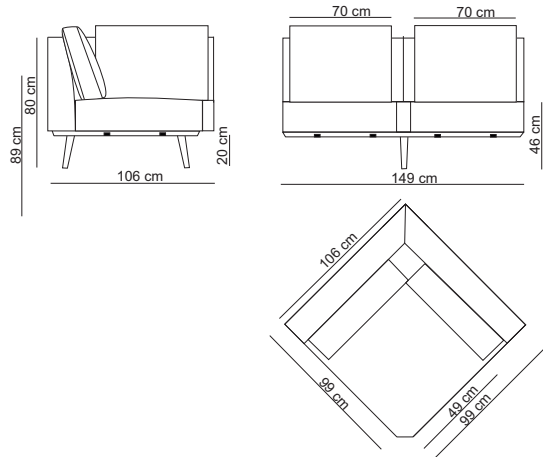

1,5-seat 1 arm L / 15SL

2- seat / 20S2

2- seat 1 arm L / 20SL

3-seat without arm / 30SN

3- seat 1 arm L / 30SL

3- seat / 30S2

3,5- seat without arm / 35SN

3,5-seat 1 arm L / 35SL

3,5-seat / 35S2

4- seat 1 arm L / 40SL

4- seat / 40S2

Small lounge L / LOSL

Lounge L / LOUL

Bob 1 arm L / BOBL

Corner 90° / 90C

Trapezium / TRAP