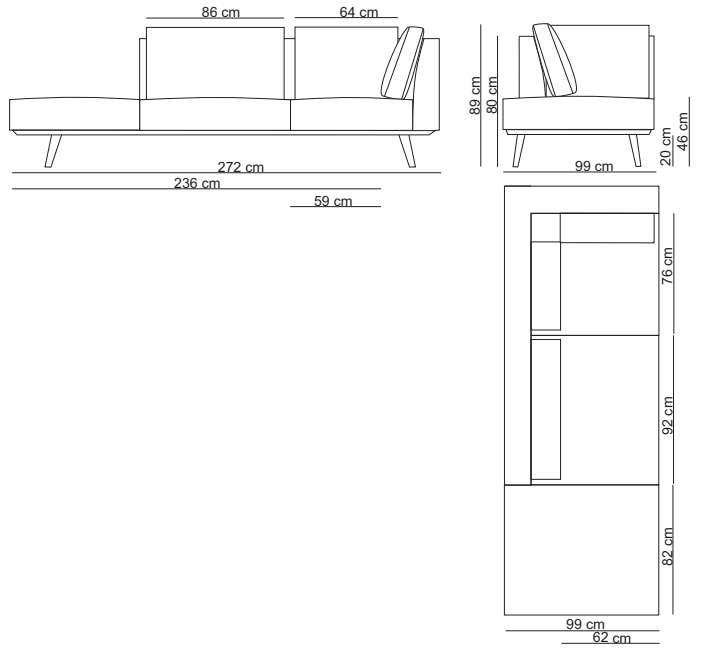

1,5-seat 1 arm L / 15SL

2- seat / 20S2

2- seat 1 arm L / 20SL

3-seat without arm / 30SN

3- seat 1 arm L / 30SL

3- seat / 30S2

3,5- seat without arm / 35SN

3,5-seat 1 arm L / 35SL

3,5-seat / 35S2

4- seat 1 arm L / 40SL

4- seat / 40S2

Small lounge L / LOSL

Lounge L / LOUL

Bob 1 arm L / BOBL

Corner 90° / 90C

Trapezium / TRAP

Trapezium pouf / TRAPPOU

Pouf 86x86 / POU8686

Inner table / ITA

Small Pillow / A43C