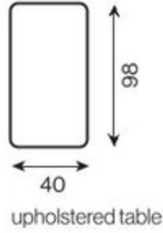

## HH1

vízszintes csíkozás  
(horizontal)

1-seater with armrest

1-seater

1-seater with armrest (73)

1-seater (73)

lábakon álló  
(high)

normál (standard)  
64(102)

1-seater with armrest (83)

1-seater (83)

1-seater with armrest (103)

1-seater (103)

chaise longue

ottoman

upholstered table

corner element