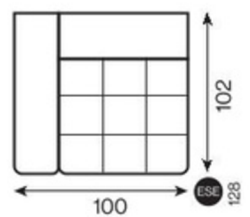

1-seater with armrest (73) with electric seat extension