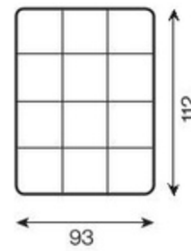

1-seater with armrest (103) deep

1-seater (103) deep

chaise longue

ottoman

upholstered table

corner element deep

corner element II deep

armchair deep

pouffe module I deep

pouffe module II deep

pouffe deep

keresztcsíkozás  
(check)

lábakon álló  
(high)

mély (deep)  
74(112)

All corners and modules can be with either a left or right-hand layout. The figure shows the left-hand side.