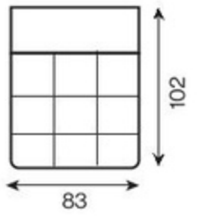

1-seater (83)