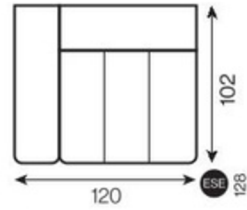

# VL1 VERTICAL-LOW-STANDARD

2-seater sofa

**függőleges csíkozás**  
(vertical)

**lábak nélkül**  
(low)

1-seater with armrest

1-seater

1-seater with armrest with electric seat extension

1-seater with electric seat extension