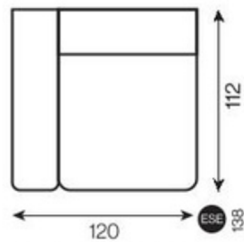

# SMOOTH-LOW-DEEP

2-seater sofa

**sima**  
(smooth)

**lábak nélkül**  
(low)

1-seater deep with armrest

1-seater deep

1-seater deep with armrest with electric seat extension

1-seater deep with electric seat extension