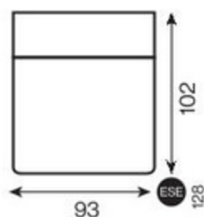

# SL1 SMOOTH-LOW-STANDARD

**sima**  
(smooth)

**lábak nélkül**  
(low)

**normál (standard)**  
64(102)

1-seater with armrest

1-seater

1-seater with armrest  
with electric seat extension

1-seater  
with electric seat extension