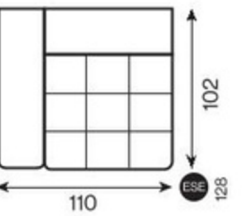

1-seater with armrest (83) with electric seat extension