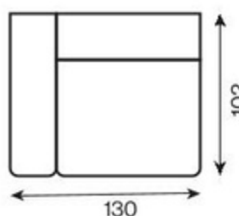

SL1 SMOOTH-LOW-STANDARD

sima
(smooth)

lábak nélkül
(low)

normál (standard)
64(102)