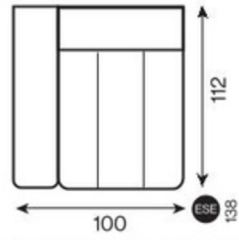

1-seater deep with armrest (73) with electric seat extension