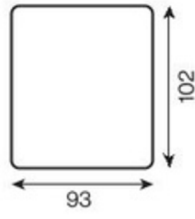

1-seater with armrest (103)

1-seater (103)

chaise longue

ottoman

upholstered table

corner element

corner element II

armchair

pouffe module I

pouffe module II

pouffe

**sima**  
(smooth)

**lábakon álló**  
(high)

**normál** (standard)  
64(102)

All corners and modules can be with either a left or right-hand layout. The figure shows the left-hand side.