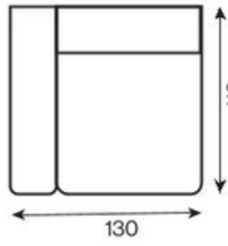

1-seater with armrest (103) deep