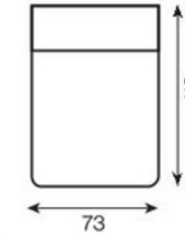

1-seater (73) deep