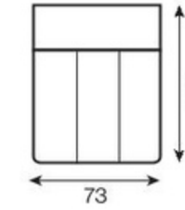

1-seater (73)