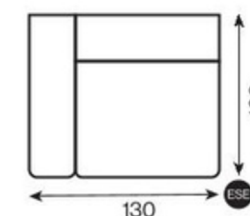

1-seater with armrest (83)
with electric seat extension