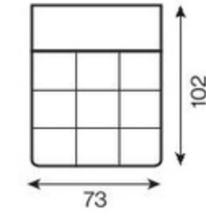

1-seater (73)