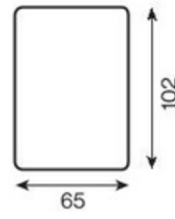

1-seater with armrest (103)

1-seater (103)

chaise longue

ottoman

upholstered table

corner element

corner element II

armchair

pouffe module I

pouffe module II

pouffe

**sima**  
(smooth)

**lábakon álló**  
(high)

**normál** (standard)  
64(102)

All corners and modules can be with either a left or right-hand layout. The figure shows the left-hand side.