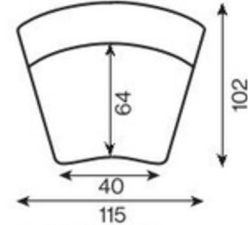

1-seater with armrest (103)

1-seater (103)

chaise longue

ottoman

upholstered table

corner element

corner element II

armchair

pouffe module I

pouffe module II

pouffe

**sima**  
(smooth)

**lábakon álló**  
(high)

**normál** (standard)  
64(102)

All corners and modules can be with either a left or right-hand layout. The figure shows the left-hand side.