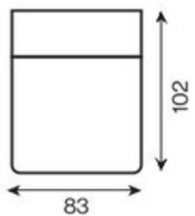

# SL1 SMOOTH-LOW-STANDARD

**sima**  
(smooth)

**lábak nélkül**  
(low)

**normál (standard)**  
64(102)

1-seater with armrest

1-seater

1-seater with armrest  
with electric seat extension

1-seater  
with electric seat extension

1-seater with armrest (73)

1-seater (73)

1-seater with armrest (73)  
with electric seat extension

1-seater (73)  
with electric seat extension

1-seater with armrest (83)

1-seater (83)

1-seater with armrest (83)  
with electric seat extension