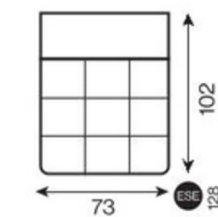

1-seater (73) with electric seat extension