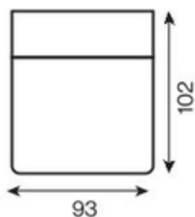

# SL1 SMOOTH-LOW-STANDARD

**sima**  
(smooth)

**lábak nélkül**  
(low)

**normál (standard)**  
64(102)

1-seater with armrest

1-seater

1-seater with armrest  
with electric seat extension

1-seater  
with electric seat extension