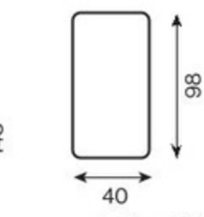

1-seater (103)
with electric seat extension

upholstered table