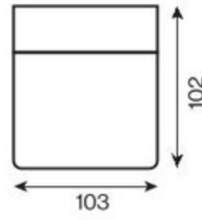

1-seater (103)