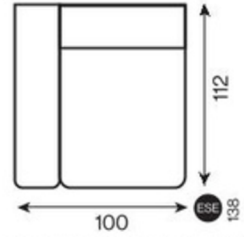

1-seater deep with armrest (73) with electric seat extension