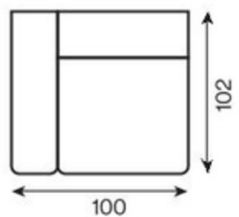

# SL1 SMOOTH-LOW-STANDARD

**sima**  
(smooth)

**lábak nélkül**  
(low)

**normál (standard)**  
64(102)

1-seater with armrest

1-seater

1-seater with armrest  
with electric seat extension

1-seater  
with electric seat extension