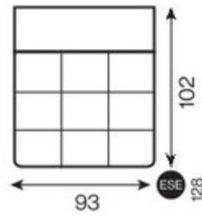

corner element II deep

armchair deep

pouffe module I deep

pouffe module II deep

pouffe deep

All corners and modules can be with either a left or right-hand layout. The figure shows the left-hand side.

2-seater sofa

# CL1 CHECK-LOW-STANDARD

**keresztcsíkozás**  
(check)

**lábak nélkül**  
(low)

**normál** (standard)  
64(102)

1-seater with armrest

1-seater

1-seater with armrest with electric seat extension

1-seater with electric seat extension