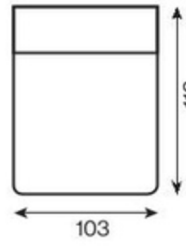

1-seater (103) deep