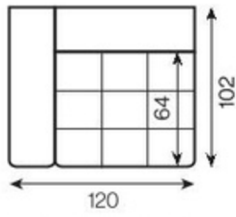

corner element II deep

armchair deep

pouffe module I deep

pouffe module II deep

pouffe deep

All corners and modules can be with either a left or right-hand layout. The figure shows the left-hand side.

2-seater sofa

# CL1 CHECK-LOW-STANDARD

**keresztcsíkozás**  
(check)

**lábak nélkül**  
(low)

**normál** (standard)  
64(102)

1-seater with armrest

1-seater

1-seater with armrest with electric seat extension

1-seater with electric seat extension