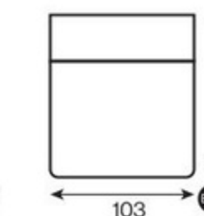

1-seater (83)
with electric seat extension