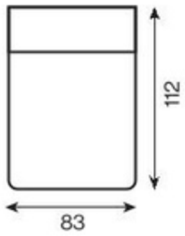

# SMOOTH-LOW-DEEP

2-seater sofa

**sima**  
(smooth)

**lábak nélkül**  
(low)

1-seater deep with armrest

1-seater deep

1-seater deep with armrest with electric seat extension

1-seater deep with electric seat extension

1-seater deep with armrest (73)

1-seater (73) deep

1-seater deep with armrest (73) with electric seat extension

1-seater deep (73) with electric seat extension

1-seater deep with armrest (83)

1-seater (83) deep