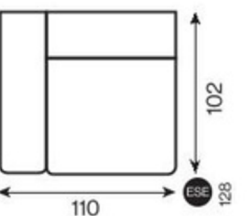

1-seater with armrest (73)
with electric seat extension