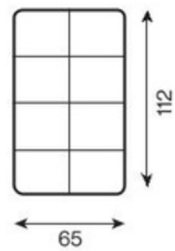

1-seater with armrest (103) deep

1-seater (103) deep

chaise longue

ottoman

upholstered table

corner element deep

corner element II deep

armchair deep

pouffe module I deep

pouffe module II deep

pouffe deep

keresztcsíkozás  
(check)

lábakon álló  
(high)

mély (deep)  
74(112)

All corners and modules can be with either a left or right-hand layout. The figure shows the left-hand side.