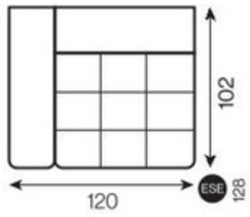

corner element II deep

armchair deep

pouffe module I deep

pouffe module II deep

pouffe deep

All corners and modules can be with either a left or right-hand layout. The figure shows the left-hand side.

2-seater sofa

# CL1 CHECK-LOW-STANDARD

**keresztcsíkozás**  
(check)

**lábak nélkül**  
(low)

**normál** (standard)  
64(102)

1-seater with armrest

1-seater

1-seater with armrest with electric seat extension

1-seater with electric seat extension