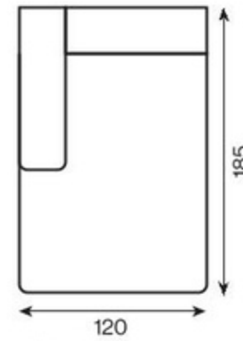

# SH2 SMOOTH-HIGH-DEEP

**sima**  
(smooth)

**lábakon álló**  
(high)

**mély (deep)**  
74(112)

1-seater with armrest deep

1-seater deep

1-seater with armrest (73) deep

1-seater (73) deep

1-seater with armrest (83) deep

1-seater (83) deep

1-seater with armrest (103) deep

1-seater (103) deep

chaise longue

ottoman

upholstered table

corner element deep

corner element II deep

armchair deep

pouffe module I deep

pouffe module II deep

pouffe deep

All corners and modules can be with either a left or right-hand layout. The figure shows the left-hand side.

2-seater sofa