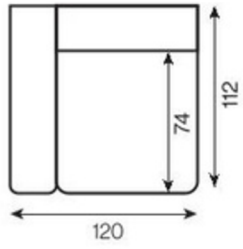

# SH2 SMOOTH-HIGH-DEEP

**sima**  
(smooth)

**lábakon álló**  
(high)

**mély (deep)**  
74(112)

1-seater with armrest deep

1-seater deep

1-seater with armrest (73) deep

1-seater (73) deep