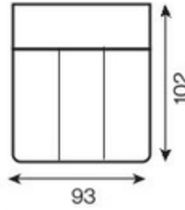

pouffe module I deep

pouffe module II deep

pouffe deep

keresztcsíkozás  
(check)

lábakon álló  
(high)

mély (deep)  
74(112)

All corners and modules can be with either a left or right-hand layout. The figure shows the left-hand side.

# VL1 VERTICAL-LOW-STANDARD

2-seater sofa

**függőleges csíkozás**  
(vertical)

**lábak nélkül**  
(low)

1-seater with armrest

1-seater

1-seater with armrest with electric seat extension

1-seater with electric seat extension