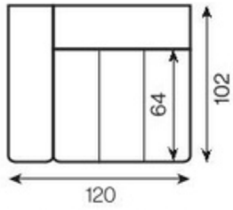

pouffe module I deep

pouffe module II deep

pouffe deep

keresztcsíkozás  
(check)

lábakon álló  
(high)

mély (deep)  
74(112)

All corners and modules can be with either a left or right-hand layout. The figure shows the left-hand side.

# VL1 VERTICAL-LOW-STANDARD

2-seater sofa

**függőleges csíkozás**  
(vertical)

**lábak nélkül**  
(low)

1-seater with armrest

1-seater

1-seater with armrest with electric seat extension

1-seater with electric seat extension