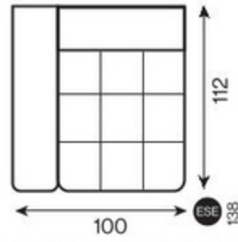

1-seater deep with armrest (73) with electric seat extension