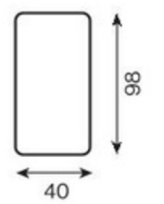

1-seater with armrest (103) deep

1-seater (103) deep

chaise longue

ottoman

upholstered table

corner element deep

corner element II deep

armchair deep

pouffe module I deep

pouffe module II deep

pouffe deep

keresztcsíkozás  
(check)

lábakon álló  
(high)

mély (deep)  
74(112)

All corners and modules can be with either a left or right-hand layout. The figure shows the left-hand side.