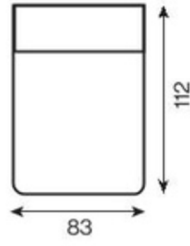

1-seater (83) deep