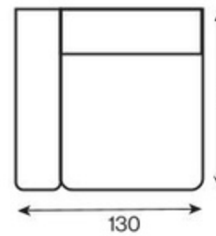

1-seater deep with armrest (103)