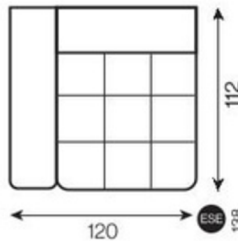

# CHECK-LOW-DEEP

keresztcsíkozás  
(check)

lábak nélkül  
(low)

1-seater deep with armrest

1-seater deep

1-seater deep with armrest with electric seat extension

1-seater deep with electric seat extension

1-seater deep with armrest (73)