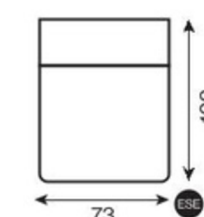

1-seater
with electric seat extension