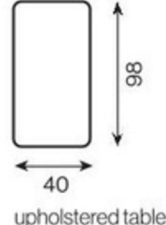

1-seater with armrest (103)

1-seater (103)

chaise longue

ottoman

upholstered table

corner element

corner element II

armchair

pouffe module I

pouffe module II

pouffe

**sima**  
(smooth)

**lábakon álló**  
(high)

**normál** (standard)  
64(102)

All corners and modules can be with either a left or right-hand layout. The figure shows the left-hand side.