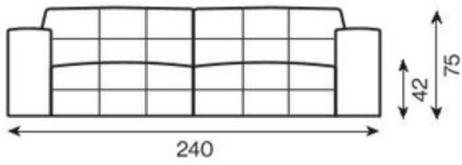

corner element II deep

armchair deep

pouffe module I deep

pouffe module II deep

pouffe deep

All corners and modules can be with either a left or right-hand layout. The figure shows the left-hand side.

2-seater sofa

# CL1 CHECK-LOW-STANDARD

**keresztcsíkozás**  
(check)

**lábak nélkül**  
(low)

**normál** (standard)  
64(102)

1-seater with armrest

1-seater

1-seater with armrest with electric seat extension

1-seater with electric seat extension