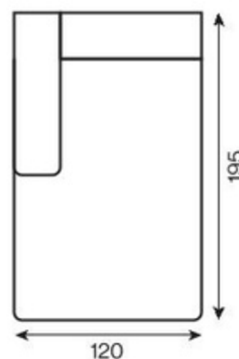

# SL1 SMOOTH-LOW-STANDARD

**sima**  
(smooth)

**lábak nélkül**  
(low)

**normál (standard)**  
64(102)

1-seater with armrest

1-seater

1-seater with armrest  
with electric seat extension

1-seater  
with electric seat extension

1-seater (83)  
with electric seat extension

1-seater with armrest (103)

1-seater (103)

1-seater with armrest (103)  
with electric seat extension

1-seater (103)  
with electric seat extension

corner element II