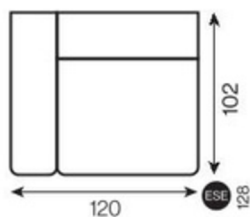

# SL1 SMOOTH-LOW-STANDARD

**sima**  
(smooth)

**lábak nélkül**  
(low)

**normál (standard)**  
64(102)

1-seater with armrest

1-seater

1-seater with armrest  
with electric seat extension

1-seater  
with electric seat extension