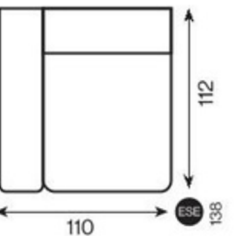

# SMOOTH-LOW-DEEP

2-seater sofa

**sima**  
(smooth)

**lábak nélkül**  
(low)

1-seater deep with armrest

1-seater deep

1-seater deep with armrest with electric seat extension

1-seater deep with electric seat extension

1-seater deep with armrest (73)

1-seater (73) deep

1-seater deep with armrest (73) with electric seat extension

1-seater deep (73) with electric seat extension

1-seater deep with armrest (83)

1-seater (83) deep