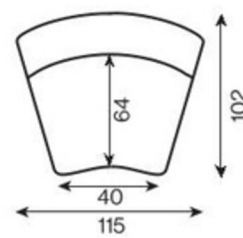

SL1 SMOOTH-LOW-STANDARD

sima
(smooth)

lábak nélkül
(low)

normál (standard)
64(102)