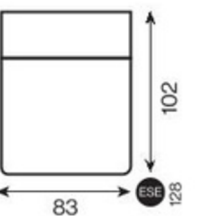

# SL1 SMOOTH-LOW-STANDARD

**sima**  
(smooth)

**lábak nélkül**  
(low)

**normál (standard)**  
64(102)

1-seater with armrest

1-seater

1-seater with armrest  
with electric seat extension

1-seater  
with electric seat extension

1-seater with armrest (73)

1-seater (73)

1-seater with armrest (73)  
with electric seat extension

1-seater (73)  
with electric seat extension

1-seater with armrest (83)

1-seater (83)

1-seater with armrest (83)  
with electric seat extension