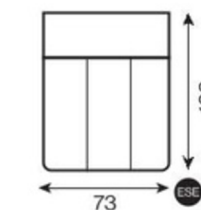

1-seater (73) with electric seat extension

normál (standard)
64(102)