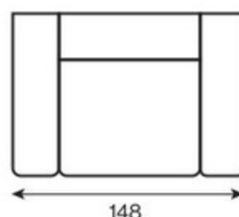

chaise longue (195)