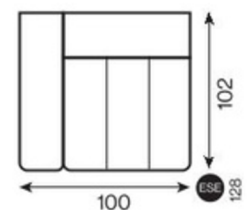

1-seater with armrest (73) with electric seat extension