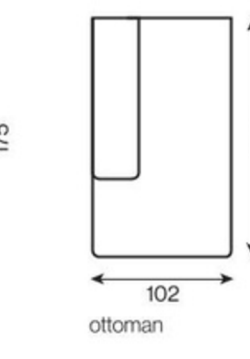

1-seater with armrest (103)
with electric seat extension