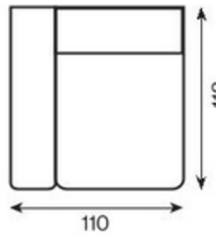

# SMOOTH-LOW-DEEP

2-seater sofa

**sima**  
(smooth)

**lábak nélkül**  
(low)

1-seater deep with armrest

1-seater deep

1-seater deep with armrest with electric seat extension

1-seater deep with electric seat extension

1-seater deep with armrest (73)

1-seater (73) deep

1-seater deep with armrest (73) with electric seat extension

1-seater deep (73) with electric seat extension

1-seater deep with armrest (83)

1-seater (83) deep