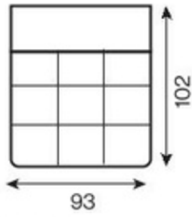

corner element II deep

armchair deep

pouffe module I deep

pouffe module II deep

pouffe deep

All corners and modules can be with either a left or right-hand layout. The figure shows the left-hand side.

2-seater sofa

# CL1 CHECK-LOW-STANDARD

**keresztcsíkozás**  
(check)

**lábak nélkül**  
(low)

**normál** (standard)  
64(102)

1-seater with armrest

1-seater

1-seater with armrest with electric seat extension

1-seater with electric seat extension