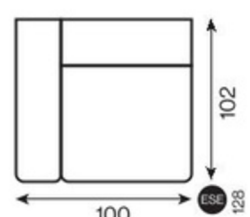

1-seater with armrest
with electric seat extension