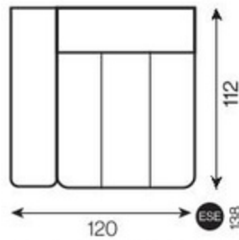

# HL2 HORIZONTAL-LOW-DEEP

vízszintes csíkozás  
(horizontal)

lábak nélkül  
(low)

mély (deep)  
74(112)

1-seater deep with armrest

1-seater deep

1-seater deep with armrest with electric seat extension

1-seater deep with electric seat extension