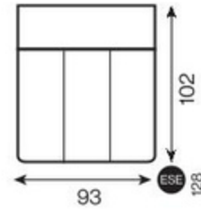

pouffe module I deep

pouffe module II deep

pouffe deep

keresztcsíkozás  
(check)

lábakon álló  
(high)

mély (deep)  
74(112)

All corners and modules can be with either a left or right-hand layout. The figure shows the left-hand side.

# VL1 VERTICAL-LOW-STANDARD

2-seater sofa

**függőleges csíkozás**  
(vertical)

**lábak nélkül**  
(low)

1-seater with armrest

1-seater

1-seater with armrest with electric seat extension

1-seater with electric seat extension