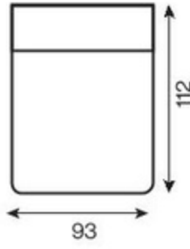

# SH2 SMOOTH-HIGH-DEEP

**sima**  
(smooth)

**lábakon álló**  
(high)

**mély (deep)**  
74(112)

1-seater with armrest deep

1-seater deep

1-seater with armrest (73) deep

1-seater (73) deep