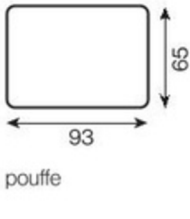

1-seater with armrest (103)

1-seater (103)

chaise longue

ottoman

upholstered table

corner element

corner element II

armchair

pouffe module I

pouffe module II

pouffe

**sima**  
(smooth)

**lábakon álló**  
(high)

**normál** (standard)  
64(102)

All corners and modules can be with either a left or right-hand layout. The figure shows the left-hand side.